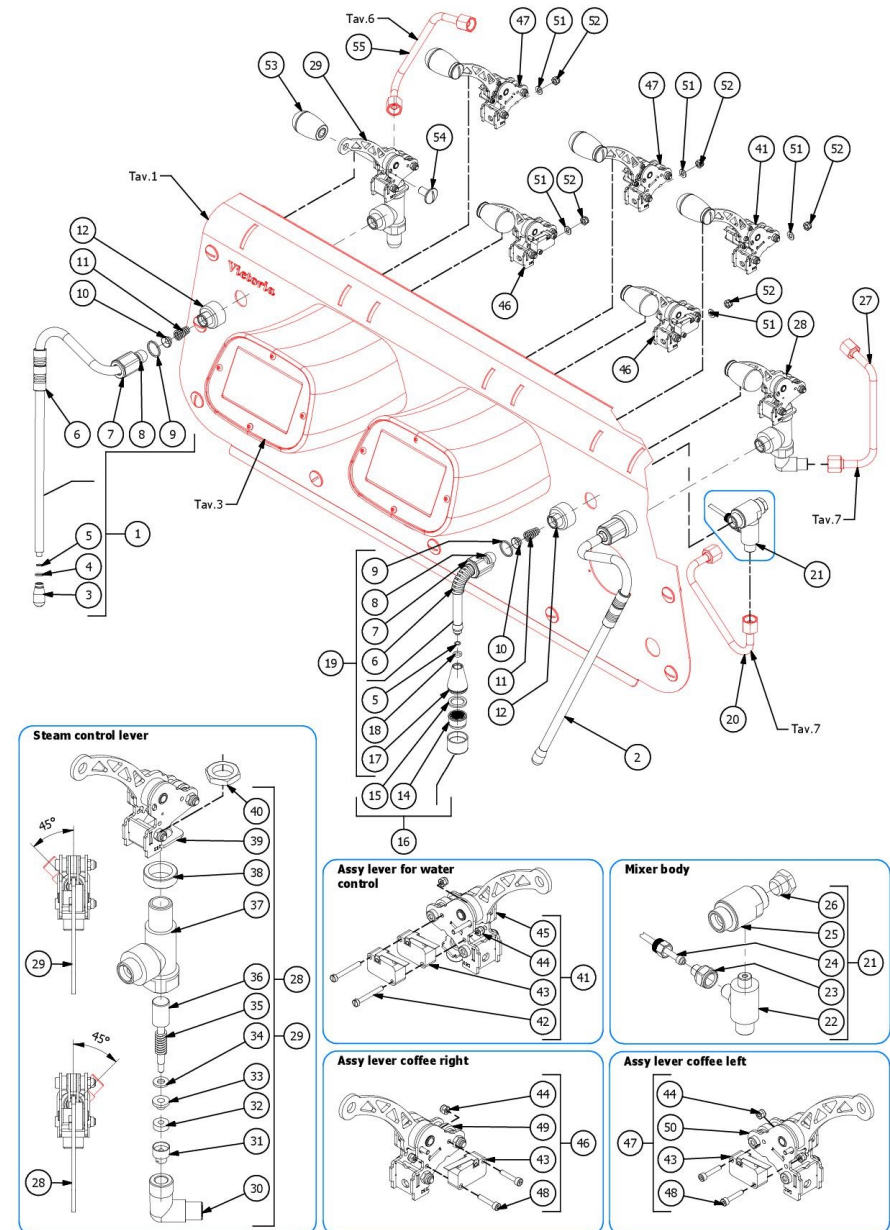

TABLE 10  
VICTORIA

TABLE 10  
VICTORIA

POS	CODE	DESCRIPTION
32	5496042	GASKET D11X4X4 EPT 70
33	5494004	GASKET D12 X 6 PTFE GRAPHITIZED
34	5261801	WASHER D11
35	5471513	SPRING D8 H17 AISI302
36	5260205DL	SHAFT D12X60,5 AISI303
37	5283058AL	TAP BODY 3/8 G D26/22
38	5220612	STEAM TAP BUSH
39	5963232	LEVER GROUP COMMAND STEAM WITHOUT
40	5221826	NUT 3/8 G ES.22 H5 OT
41	5960517.01	ASSY LEVER FOR WATER CONTROL VICT.
42	7826205	SCREW TCI M3X25 UNI6107 OT
43	7633909	MICROSWITCH NRA43K5
44	7812402	NUT M3 UNI7473 A2 SELF-LOCKING INOX
45	5963233	LEVER GROUP COMMAND WATER WITHOUT
46	5960516.01	ASSY LEVER COFFEE RIGHT VICT.
47	5960515.01	ASSY LEVER COFFEE LEFT VICT.
48	7816029	SCREW TCEI M3X16 UNI5931 A2
49	5963234	LEVER GROUP COMMAND COFFEE RIGHT
50	5963235	LEVER GROUP COMMAND COFFEE LEFT
51	7815003	PLAIN WASHER D5 UNI 6592 A2
52	7811601	SELF-LOCKING NUT M5 UNI 7474 A2
53	7372005	WOODEN KNOBS + INOX
54	7809906DL	SCREWS POELIER M8X16 A2 AISI304
55	5163381LL	STEAM BOILER TUBE