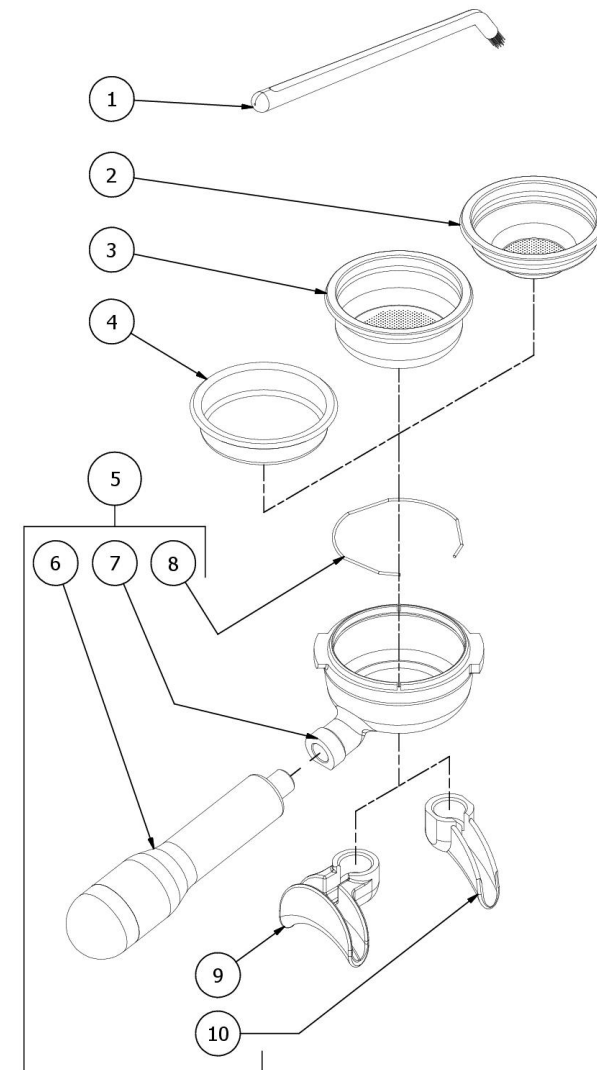

TABLE 14
VICTORIA

POS	CODE	DESCRIPTION
1	7990603	CLEANING BRUSH FOR COFFEE MACHINE
2	5471031.01	FILTER 1 CUP 8 GRAMS
3	5471035	FILTER 2 CUPS 16 GR RIBBED
4	5471038	BLIND FILTER AISI304
5	5965643R	ASSY FILTER-HOLDER BZ 1TZ 80°
5	5965644R	ASSY FILTER-HOLDER BZ 2TZ
6	7371523	WOODEN HANDLE FILTER-HOLDER+INOX
7	5286016TW	FILTERHOLDER TILTED HANDLE BZ GROUP
8	5471527	FILTER-HOLDER SPRING D1.2 AISI 302
9	7305007TW	SPOUT 2 WAYS WITHOUT PB+PWP
10	7305006TW	SPOUT 1 WAY S/PB+PWP

TABLE 14
VICTORIA