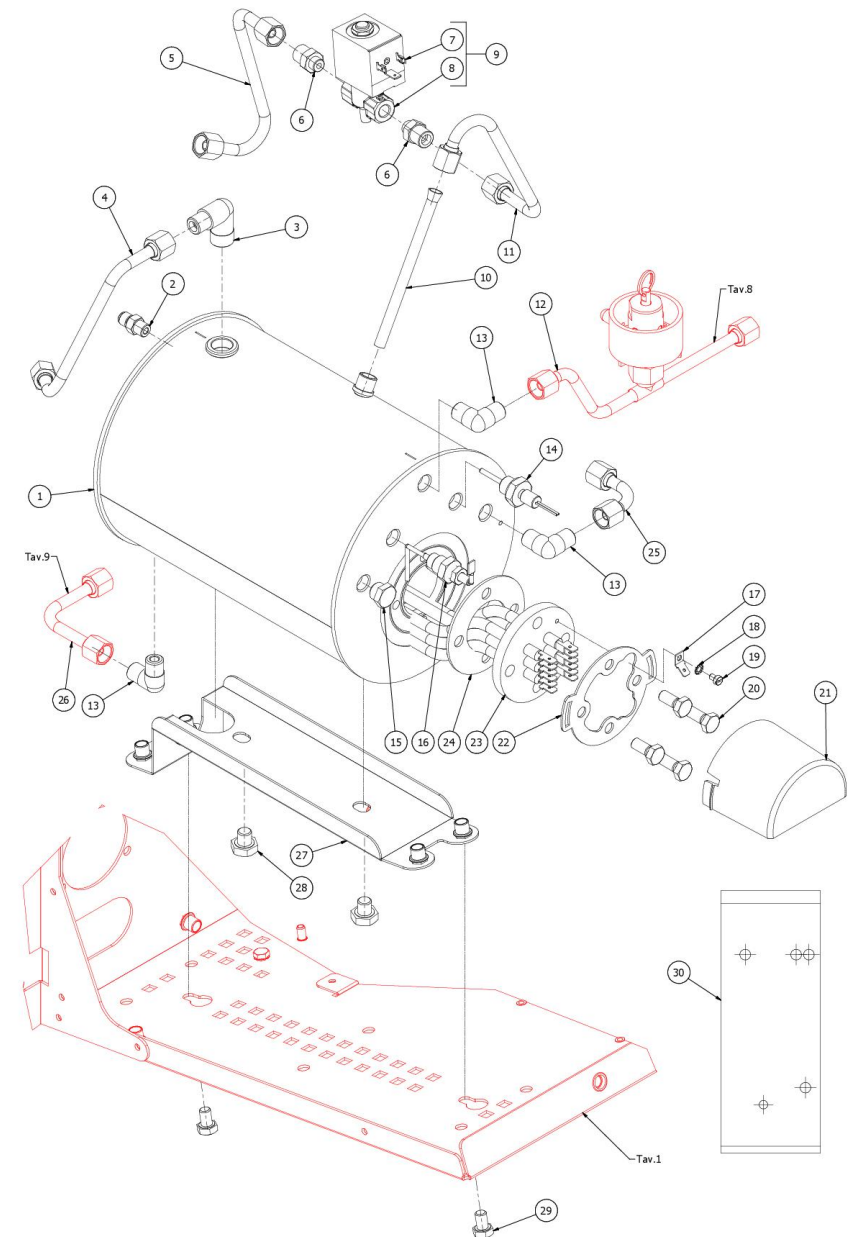

TABLE 7
VICTORIA

POS	CODE	DESCRIPTION
1	5320530BL	SERVICE BOILER
2	7304502TR	STRAIGHT FITTING 1/8 G OT
3	5301507TR	UNION ELBOW M13X3/8 G BRASS PB FREE
4	5163382LL	STEAM TUBE STEAM/WATER BOILER
5	5163385LL	TUBE SOLENOID WATER/TAP
6	5302014AL	FITTING M13X1/8 G ES15 H23.5
7	7630340	COIL EV.220/230V OLAB 2-3 WAY GR
7	7630342	COIL 240V OLAB 2-3 WAYS BIG
8	7703017	ELECTROPILOT 2 LARGE WAYS
9	7702414.01	EV.2 WAYS OLAB 240V BIG COIL
9	7702320.01	EV.2 WAY 220/230V BIG COIL
10	5192311	PESCANTE D6X1 L=120 PTFE
11	5163384LL	TUBE BOILER/SOLENOID WATER
12	5163386LL	TUBE BOILER/SECURITY VALVE/SOLENOID
13	5301506TR	UNION ELBOW M13X1/4
14	7666008	PROBE X THERMOPID AISI316 D3
15	5226405AL	PLUG 1/4 G ES16 H13 OT57USA
16	5973131LL	ASSY PROBE MAX LEVEL ARCADIA
17	7615003	FASTON 45° HOLE D4.3
18	7814001	WASHER D4 DIN 6798A A2
19	7826212	SCREW TCI M4X6 UNI 6107 OT
20	7816423	SCREW TE M8X18 UNI5739 A2
21	5373109	COVER HEATING ELEMENT CONTACTS
22	5058478	SUPPORT COVER HEATING ELEMENT CONTACTS
23	5722255AL	HEATING ELEMENT COPPER 220/240V
23	5722258AL	HEATING ELEMENT 220/240V 3400/3800W
24	5492006	GASKET D76 X 39 X 2 ASBESTOS FREE
25	5163383LL	TUBE L/A
26	5163388LL	TUBE BOILER/DRAIN SOLENOID
27	5038455LL	SERVICE BOILER SUPPORT W/COMPASSES

TABLE 7
VICTORIA