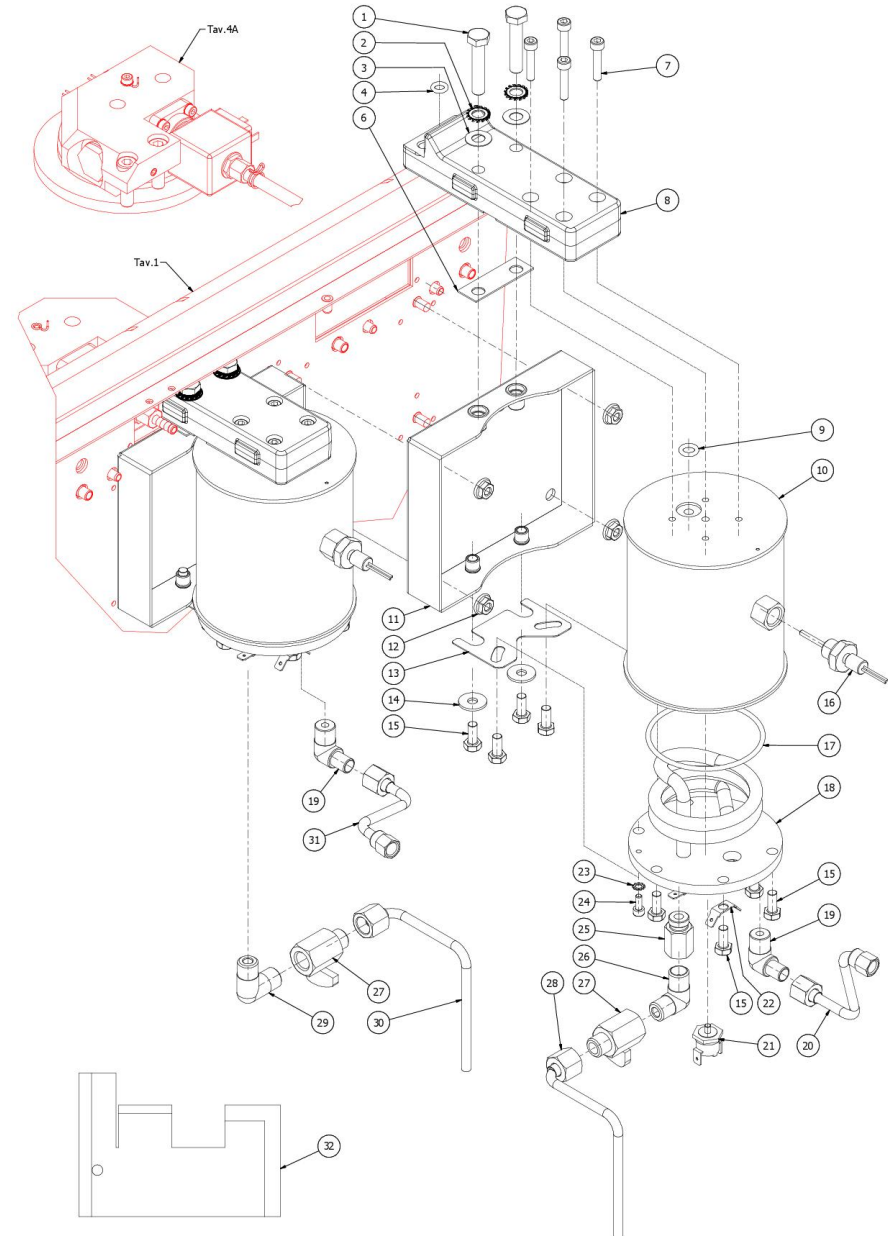

TABLE 5A - (from 15/01/2020)
VICTORIA

POS	CODE	DESCRIPTION
1	7816426	SCREW TE M8X40 UNI5739 A2
2	7814006	WASHER D8 DIN6798A A2 INOX
3	7825004	WASHER D8.5X17X0.5 OT
4	7496036	OR GASKET D6.3X2.4 NBR70
6	5859934	INSULATING COFFEE BOILER
7	7816021	SCREW TCEI M5X25 UNI 5931 A2
8	5283063.02AL	BACK DELIVERY BODY GROUP
9	7496093	GASKET OR 109 VITON 70SH
10	5320531BL	COFFEE BOILER
11	5058481LS	COFFEE BOILER SUPPORT GROUP
12	7812701	NUT M6 DIN6923 INOX A2
13	5055757	COFFEE BOILER PLATE SUPPORT
14	7815002	WASHER D6.4X18X1,6 DIN 9021 A2
15	7816422	SCREW TE M6X14 UNI 5739 OT
16	7666008	PROBE X THERMOPID AISI316 D3
17	7496040	OR GASKET D73 X 3 VITON
18	5722257AL	HEATING ELEMENT COPPER 220/240V-800
18	5722259AL	HEATING ELEMENT 220/240V-1100/1300W
19	5301512	UNION ELBOW M12 X 1/4 G
20	5162474LL	VOLUMETRIC COUNTER TUBE
21	7434009	THERMOSTAT MANUAL 16A 135°C
22	7615002	DOUBLE FASTON 90° HOLE D6.3
23	7814001	WASHER D4 DIN 6798A A2
24	7816009	SCREW TCEI M4X10 UNI 5931A2
25	5225304AL	FITTING 1/4"GXM13 MF
26	5301506TR	UNION ELBOW M13X1/4 G
27	7451504	BALL VALVE MINIBALL 1/4 G M/F
28	5162469LL	COFFEE BOILER DRAIN TUBE 1°GR
29	5301527TR	ELBOW FITTING 1/4 G OT
30	5162470LL	COFFEE BOILER DRAIN TUBE 2°GR

TABLE 5A - (from 15/01/2020)
VICTORIA