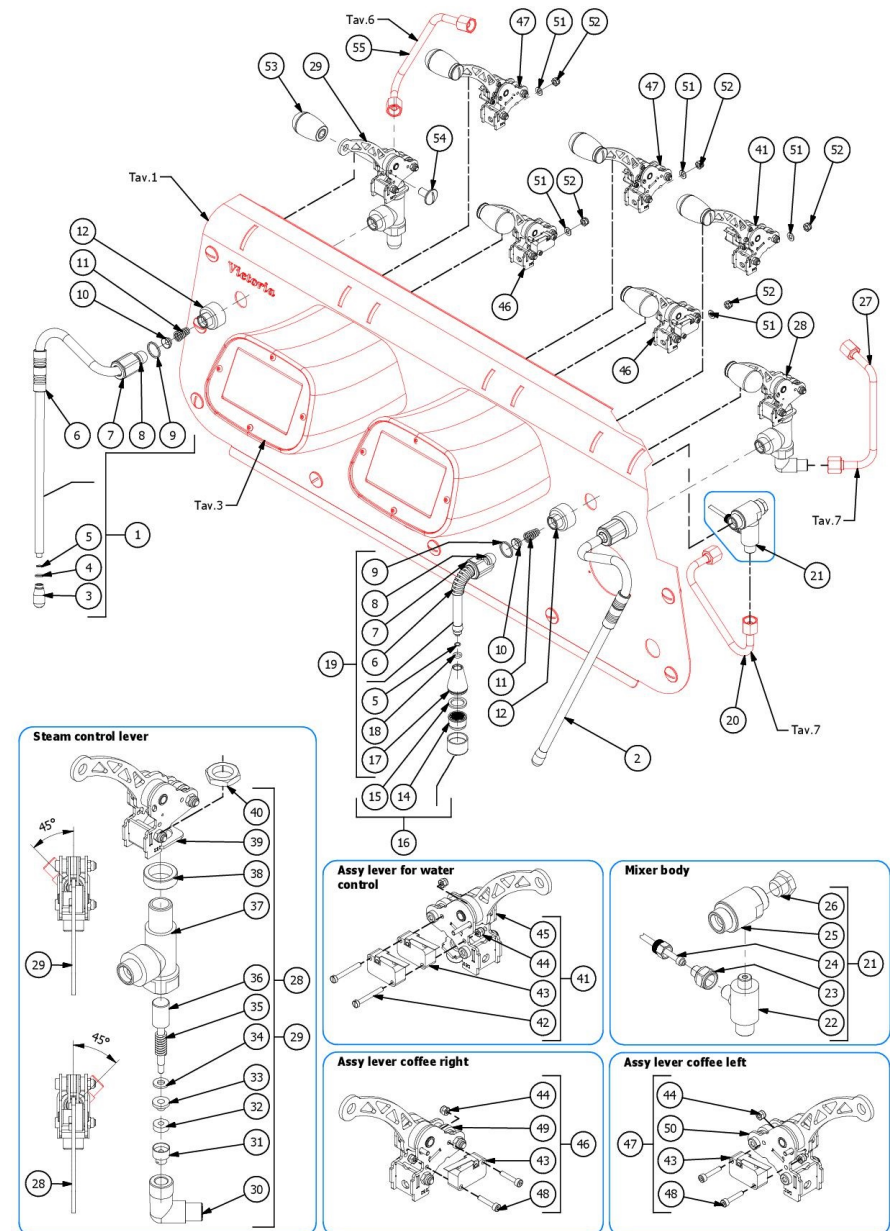

TABLE 10  
VICTORIA

TABLE 11  
VICTORIA

POS	CODE	DESCRIPTION
1	7742404.02	ELECTRIC MOTOR 220/240V 6MF 50/60HZ
2	7611508	PUMP CLAMP
3	7730509	ROTARY PUMP 50-70L/H+BAND+JOINT
4	7400913	CAPILLARY PUMP
5	5302011AL	FITTING 3/8 G ES22 H28 OT57USA
6	7304530TR	T FITTING 3/8 G FFM RUVECO
7	5302057AL	FITTING 1/8 X 3/8 G ES22 OT57USA
8	7304536TR	UNION ELBOW D6 1/8' G RUVECO
9	5194649	TUBE PTFE 6X300
10	7432523	PRESSURE GAUGE D40 16BAR NEUTRAL
11	5037861LW	MANOMETER SUPPORT
12	5163383LL	TUBE L/A
13	5162468LL	MANOMETER TUBE/LA 1
14	5300513TR	UNION
15	5162465LL	PUMP TUBE/MANOMETER
16	7200504.02	FLEX INOX 3/8 G W/CURVE L=1500 VALV
17	5301001.01	CROSS FITTING M13X3/8 G W/HOLE
18	5162466LL	PUMP TUBE/LA 2
19	5471019	FILTER D8,5X5 AISI304
20	5223003	JET M6 X 6 HOLE D0.8 OT
21	5225238AL	FITTING 1/8 G M13 ES15 H26.5
22	7630341	COIL EV.220/230V OLAB 2 WAY SMALL
22	7630343	EV.COIL 240V OLAB 2 WAYS SMALL
23	7703018	ELECTROPILOT OLAB 2 WAY SMALL
24	7702322.01	EV.2WAY OLAB 220/230V 25BAR SMALL
24	7702415.01	EV.2 WAY 240V 25BAR SMALL COIL
25	5302014AL	FITTING M13X1/8 G ES15 H23.5
26	5194639LL	ASSY TUBE PTFE 4X200
27	7402403	REGULATOR WATER
28	5057865LL	SQUAD SUPPORT MIXER W/COMPASSES