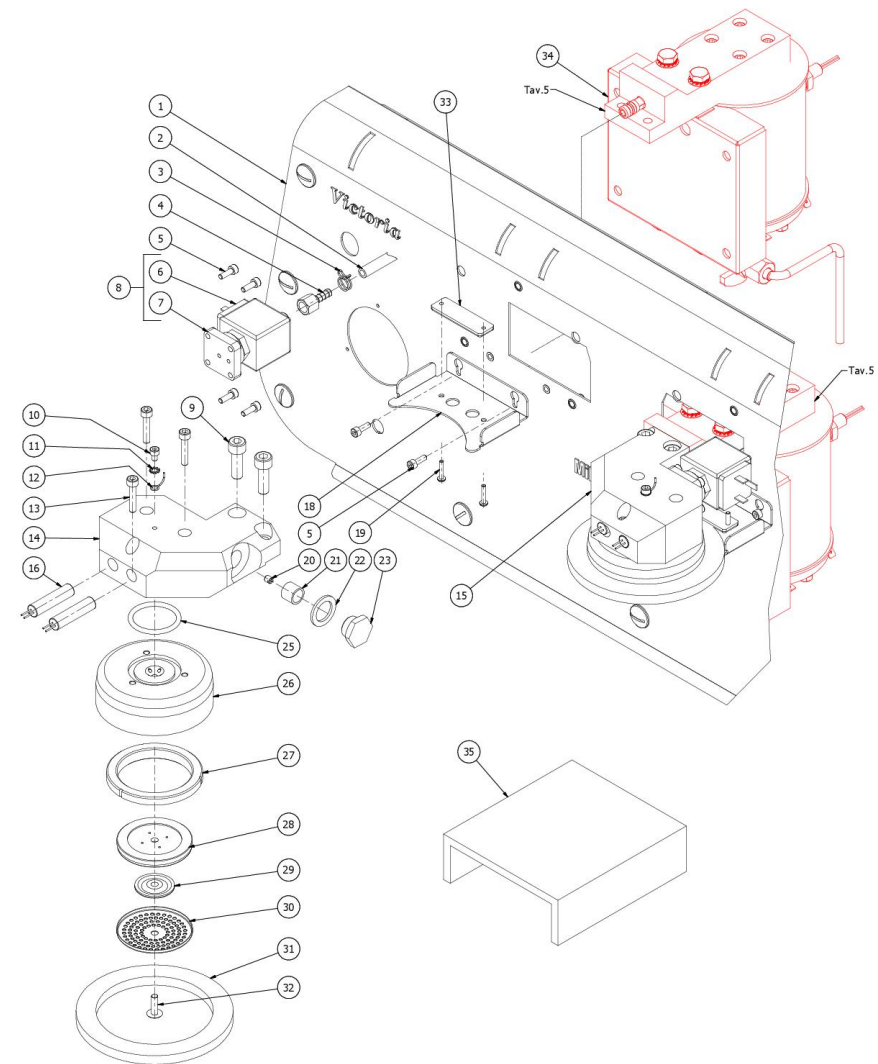

BEZZERA

VICTORIA

TABLE 4 - (up to 14/01/2020)
VICTORIA

POS	CODE	DESCRIPTION
33	7663623	WHITE LED 12V
34	5283063TP	BACK BODY GROUP DELIVERY
35	9991023	GROUP DELIVERY COVER

BEZZERA

VICTORIA

TABLE 4 - (up to 14/01/2020)
VICTORIA