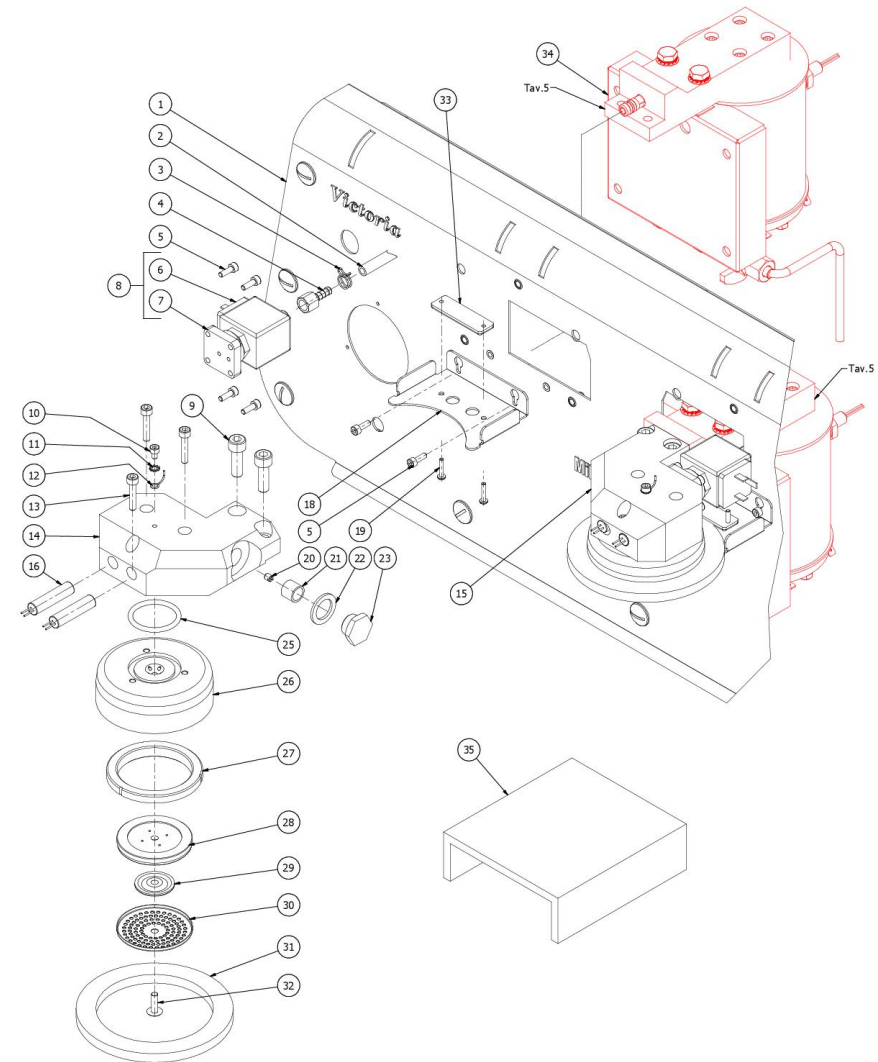

**BEZZERA****VICTORIA**

TABLE 4A - (from 15/01/2020 )

VICTORIA

TABLE 4 - (up to 14/01/2020)  
VICTORIA

POS	CODE	DESCRIPTION
1	5094910LL	FRONTAL WORK W/COMPASSES W/LABEL
2	5194552	HOSE Ø 8x5 SILICONE L=500 1GR
3	7611516	CLAMP 10086
4	5370313	GROUP E.VALVE DRAIN RUBBER HOLDER
5	7816002	SCREW TCEI M4X12 UNI 5931 A2
6	7630347	COIL EV.220-240V
7	7703021	ELECTROPILOT SIRAI 3 WAYS
8	7702324	SOLENOID VALVE 3 WAY SIRAI 220-240V
9	7816015	SCREW TCEI M8X25 UNI 5931 A2
10	7816017	SCREW TCEI M4X6
11	7814001	WASHER D4 DIN 6798A A2
12	7666003	PROBE RING FOR PID
13	7816021	SCREW TCEI M5X25 UNI 5931 A2
14	5283064TP	LEFT BODY GROUP DELIVERY
15	5283065TP	RIGHT BODY GROUP DELIVERY
16	5963182	ASSY HEATING ELEMENT DOUBLE
18	5058488LW	INFERIOR COVER
19	7809811	PLASTIC SCREW TCI M3X16 DIN85
20	5223024	JET M5X5 HOLE D0.8 OT
21	5471002	FILTER D13.5 H11 AISI 304
22	5492022	GASKET D25 X 17 X 2 ASBESTOS FREE
23	5226403AL	PLUG 3/8 G H13 ES22 OT57USA
25	7496004.01	GASKET OR 139 VITON FDA
26	5280505TW-AL	COUPLING RING D88.5X29.3 DENICROMAL
27	7493008	CONICAL GASKET H9.3 NBR 90SH PEROS.
28	5285512AL	SHOWER-HOLDER FOR DIFFUSION
29	5285513AL	DIFFUSOR
30	5470515.01	SHOWER D57
31	5493055	COUPLING RING EXTERIOR GASKET
32	7809903	SCREWS POLIERS M5X16 A4 AISI316

TABLE 4 - (up to 14/01/2020)  
VICTORIA

**BEZZERA****VICTORIA**

TABLE 4 - (up to 14/01/2020)  
VICTORIA

POS	CODE	DESCRIPTION
33	7663623	WHITE LED 12V
34	5283063TP	BACK BODY GROUP DELIVERY
35	9991023	GROUP DELIVERY COVER