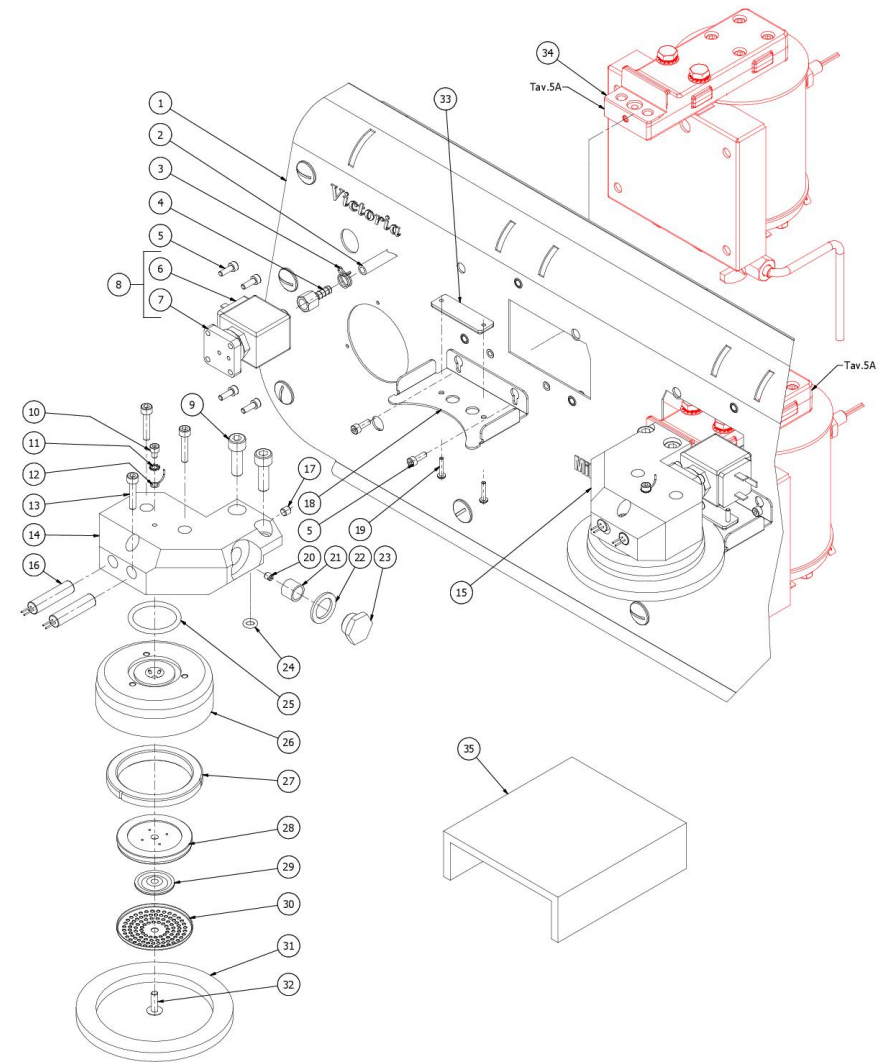

**BEZZERA****VICTORIA**

TABLE 4A - (from 15/01/2020 )

VICTORIA

TABLE 4 - (up to 14/01/2020)  
VICTORIA

POS	CODE	DESCRIPTION
1	5094910LL	FRONTAL WORK W/COMPASSES W/LABEL
2	5194552	HOSE Ø 8x5 SILICONE L=500 1GR
3	7611516	CLAMP 10086
4	5370313	GROUP E.VALVE DRAIN RUBBER HOLDER
5	7816002	SCREW TCEI M4X12 UNI 5931 A2
6	7630347	COIL EV.220-240V
7	7703021	ELECTROPILOT SIRAI 3 WAYS
8	7702324	SOLENOID VALVE 3 WAY SIRAI 220-240V
9	7816015	SCREW TCEI M8X25 UNI 5931 A2
10	7816017	SCREW TCEI M4X6
11	7814001	WASHER D4 DIN 6798A A2
12	7666003	PROBE RING FOR PID
13	7816021	SCREW TCEI M5X25 UNI 5931 A2
14	5283064TP	LEFT BODY GROUP DELIVERY
15	5283065TP	RIGHT BODY GROUP DELIVERY
16	5963182	ASSY HEATING ELEMENT DOUBLE
18	5058488LW	INFERIOR COVER
19	7809811	PLASTIC SCREW TCI M3X16 DIN85
20	5223024	JET M5X5 HOLE D0.8 OT
21	5471002	FILTER D13.5 H11 AISI 304
22	5492022	GASKET D25 X 17 X 2 ASBESTOS FREE
23	5226403AL	PLUG 3/8 G H13 ES22 OT57USA
25	7496004.01	GASKET OR 139 VITON FDA
26	5280505TW-AL	COUPLING RING D88.5X29.3 DENICROMAL
27	7493008	CONICAL GASKET H9.3 NBR 90SH PEROS.
28	5285512AL	SHOWER-HOLDER FOR DIFFUSION
29	5285513AL	DIFFUSOR
30	5470515.01	SHOWER D57
31	5493055	COUPLING RING EXTERIOR GASKET
32	7809903	SCREWS POLIERS M5X16 A4 AISI316

TABLE 4 - (up to 14/01/2020)  
VICTORIA

**BEZZERA****VICTORIA**

TABLE 4 - (up to 14/01/2020)  
VICTORIA

POS	CODE	DESCRIPTION
33	7663623	WHITE LED 12V
34	5283063TP	BACK BODY GROUP DELIVERY
35	9991023	GROUP DELIVERY COVER