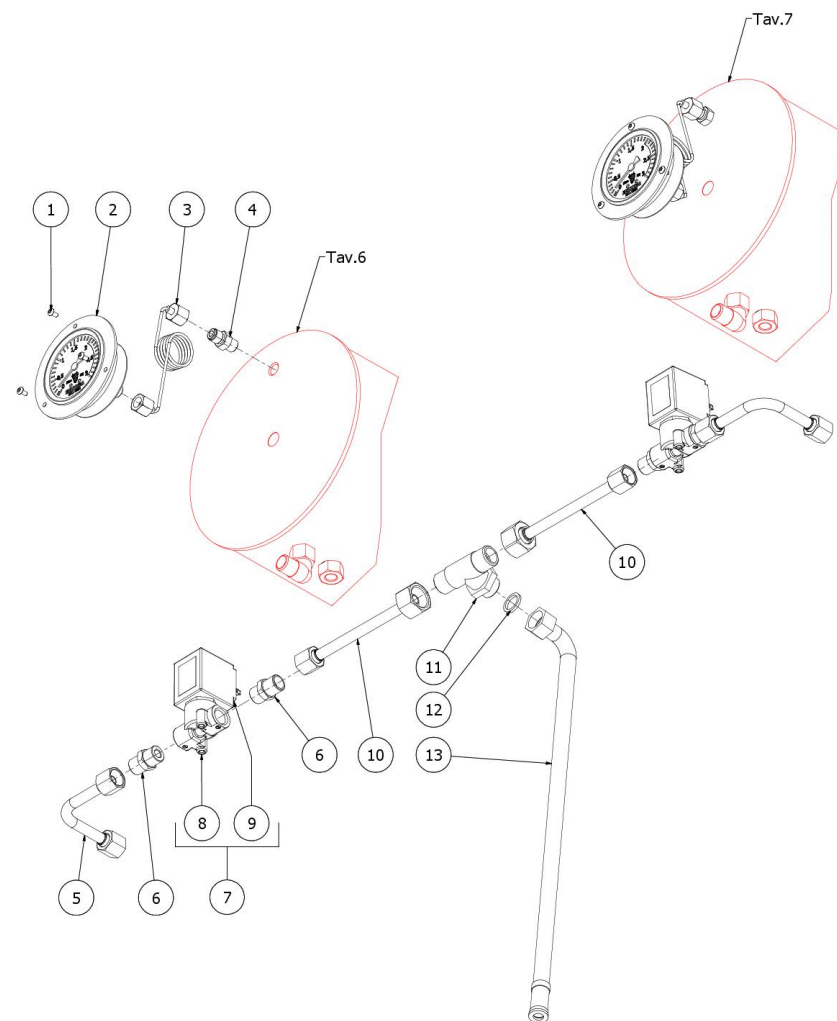

TABLE 8  
VICTORIA

**BEZZERA****VICTORIA**TABLE 9  
VICTORIA

POS	CODE	DESCRIPTION
1	7819910	SCREW TBEI M3X6 ISO 7380 A2
2	7432529	MANOMETER D63 3BAR CUSTOM
3	7400912	SERVICE BOILER CAPILLARY
4	7304502TR	STRAIGHT FITTING 1/8 G OT
5	5163388LL	TUBE BOILER/DRAIN SOLENOID
6	5302019AL	FITTING M13X1/4 G ES15 H25.5 OT57US
7	7702323	SOLENOID VALVE 2WAYS SIRAI 24V D4.8
8	7703020	ELETTROPILOT SIRAI 2 WAYS SMALL
9	7630346	COIL EV.24V D4.8MM SMALL
10	5163389LL	TUBE SOLENOID DRAIN/DRAIN
11	5300511.01TR	FITTING TEE 3/8 G OT
12	5492010	GASKET D14.5X10.5X2
13	7200520	FLEX INOX DN8 SIL.F3/8

**BEZZERA****VICTORIA**TABLE 9  
VICTORIA

TABLE 10  
VICTORIA

POS	CODE	DESCRIPTION
1	5966572	LEFT STEAM PIPE VICTORIA
2	5966573	RIGHT STEAM PIPE VICTORIA
3	5266610	4-HOLE STEAM TERMINAL AISI303
4	7496095	OR GASKET 6X1.2 EPDM70
5	7496096	GASKET OR. RED SILICONE
6	7371004	STEAM PIPE PROTECTION
7	5221872.01	LOOSEN NUT 3/8 G H25 AISI303
8	5494020	GLOBE GASKET 14.3 PTFE
9	5494021	NUT GASKET PTFE H=1,5
10	5190501	CUP FOR FITTING PTFE/GLASS
11	5471532.01	SPRING FOR ARTICULATION
12	5265206MP	TAP FITTING-NUT
14	5471037	JACETALIC AIR FILTER
15	5493003	GASKET D20.5X15 H1.5 NBR 70SH
16	5226601TW	WATER HOSE TERMINAL
17	5266612	TROMBONCINO WATER PIPE AISI303
18	7496084	GASKET OR D6,4X1,9 NBR70
19	5966574	WATER PIPE
20	5163385LL	TUBE SOLENOID WATER/TAP
21	5963211	ASSY MIXER BODY
22	5225225	FITTING 3 WAY FOR MIXER OR PICKLED
23	7303064TR	STRAIGHT FITTING BODY F1/8 T4
24	5194639LL	ASSY TUBE PTFE 4X200
25	5222228AL	SPARKLING WATER ARCADIA SHORT
26	5226405AL	PLUG 1/4 G ES16 H13 OT57USA
27	5163382LL	STEAM TUBE STEAM/WATER BOILER
28	5960520	COMPLETE CONTROL LEVER STEAM RIGHT
29	5960519	COMPLETE CONTROL LEVER STEAM LEFT
30	5301526TR	ELBOW FITTING M13X3/8
31	5224603AL	GASKET HOLDER D12X12 OT57USA