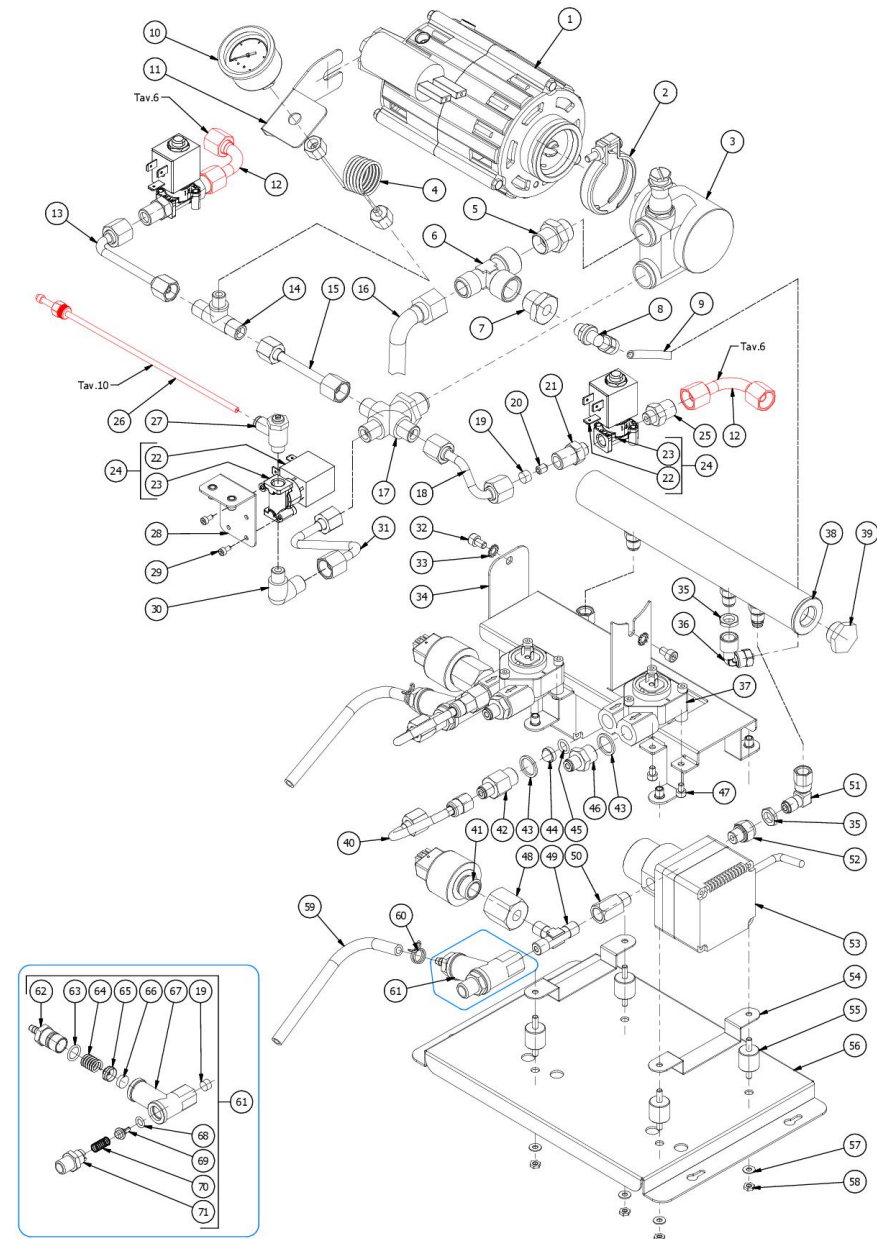

TABLE 11  
VICTORIA

TABLE 12  
VICTORIA

POS	CODE	DESCRIPTION
1	7633350	COVER SWITCH VICT.RED SCI R17-10B
2	7633349	LEVER SWITCH W/LED SCI R13-404AL
3	7819912	SCREW M4X6
4	7633347	SWITCH SCHURTER MSM22
5	7816418	SCREW TE M6X25 UNI5739 A2
6	7804002	FAN WASHER D6 BURNISHED
7	7434001	THERMOSTAT MANUAL
8	5520524	LABEL ADHESIVE
9	7821403	NUT M6 UNI 5587 OT

TABLE 12  
VICTORIA

TABLE 13  
VICTORIA

POS	CODE	DESCRIPTION
1	7665536R	CARD VICT.1.0
1	7665537R	CARD VICT.2.0
2	7809813	SCREW TCI M4X8 DIN85
3	7816009	SCREW TCEI M4X10 UNI 5931A2
4	7612514	WISE FV173 4 CONTACTS
5	7611005	COPRIFASTON PRESS.1/8
6	5058489LW	ELECTRIC BOX BLOCK FILTER
7	7663010	THREE PHASE FILTER
8	7637211	POWER SUPPLY 200VA 24V UHP-200-24
9	7817803	SCREW TPS M3X10 UNI 7688 DIN 965 A2
10	7635426	RELAIS SSR COMPACT
11	7614009	NUT PG21
11	7614011	NUT PG29
12	7822603	NUT M4 OT
13	7814001	WASHER D4 DIN 6798A A2
14	5261801	WASHER D11
15	5520515.01	ADHESIVE LABEL
16	7663014	WIRED TOROID 3-124-358
17	7826411	SCREW TE M4X20 UNI5739 OT
18	7635422	RELAY 30A 220/240V
19	5055756LL	ELECTRIC PART PLATE W/COMPASSES
20	7663626.01	LED RGB 12V L = 200MM FEMALE
21	5370004	WHITE PLEX
22	5522513	LABEL METALSCRIPT
23	5055755LS	ELECTRIC BOX
24	7819908	SCREW TTEI M4X8
25	7614008	BLOCKCABLE PG21
25	7614010	BLOCKCABLE PG29
26	5968512	ASSY CABLE POWER SUPPLY 5X2.5
26	5968514	ASSY CABLE POWER SUPPLY 3X8AWG