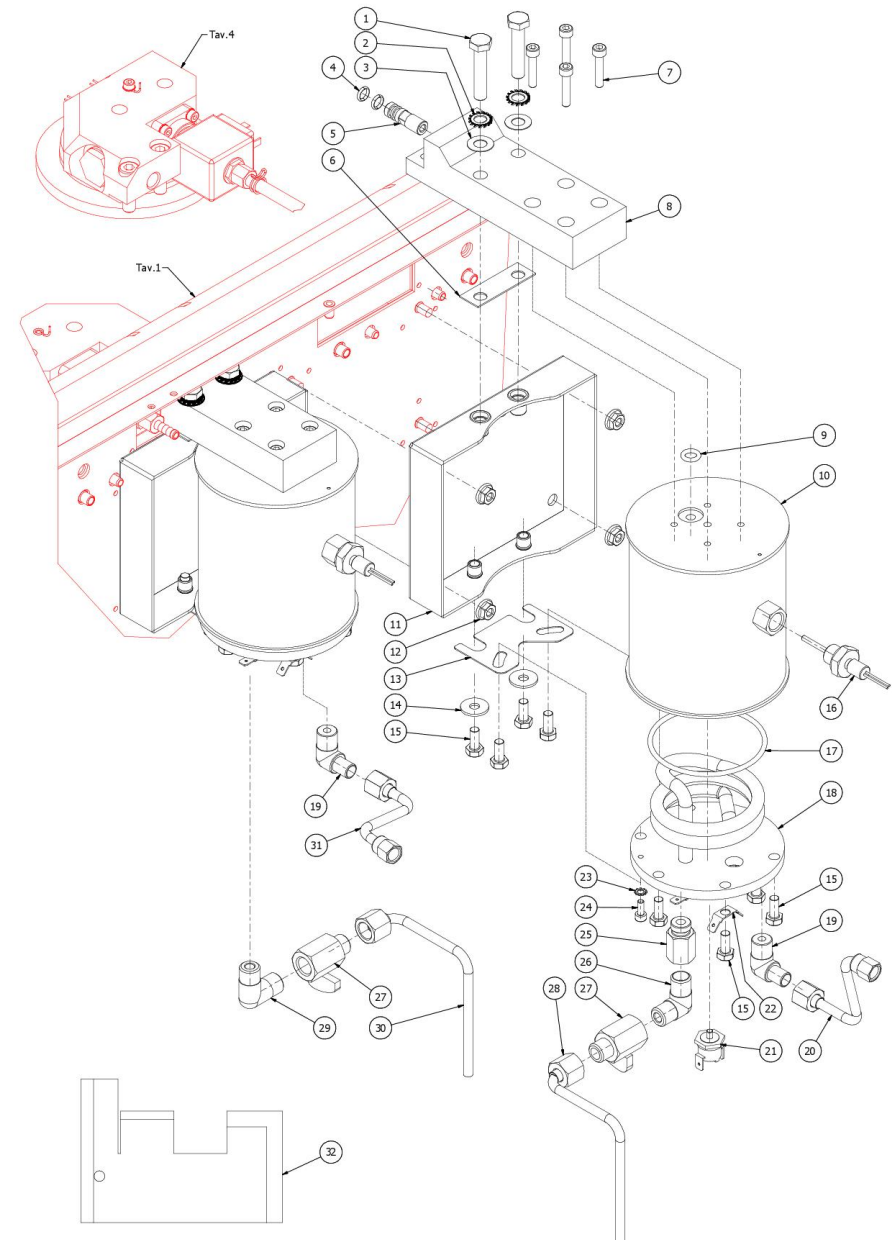

**BEZZERA****VICTORIA**

TABLE 5 - (up to 14/01/2020)

VICTORIA

TABLE 5A - (from 15/01/2020 )  
VICTORIA

POS	CODE	DESCRIPTION
1	7816426	SCREW TE M8X40 UNI5739 A2
2	7814006	WASHER D8 DIN6798A A2 INOX
3	7825004	WASHER D8.5X17X0.5 OT
4	7496036	OR GASKET D6.3X2.4 NBR70
6	5859934	INSULATING COFFEE BOILER
7	7816021	SCREW TCEI M5X25 UNI 5931 A2
8	5283063.02AL	BACK DELIVERY BODY GROUP
9	7496093	GASKET OR 109 VITON 70SH
10	5320531BL	COFFEE BOILER
11	5058481LS	COFFEE BOILER SUPPORT GROUP
12	7812701	NUT M6 DIN6923 INOX A2
13	5055757	COFFEE BOILER PLATE SUPPORT
14	7815002	WASHER D6.4X18X1,6 DIN 9021 A2
15	7816422	SCREW TE M6X14 UNI 5739 OT
16	7666008	PROBE X THERMOPID AISI316 D3
17	7496040	OR GASKET D73 X 3 VITON
18	5722257AL	HEATING ELEMENT COPPER 220/240V-800
18	5722259AL	HEATING ELEMENT 220/240V-1100/1300W
19	5301512	UNION ELBOW M12 X 1/4 G
20	5162474LL	VOLUMETRIC COUNTER TUBE
21	7434009	THERMOSTAT MANUAL 16A 135°C
22	7615002	DOUBLE FASTON 90° HOLE D6.3
23	7814001	WASHER D4 DIN 6798A A2
24	7816009	SCREW TCEI M4X10 UNI 5931A2
25	5225304AL	FITTING 1/4"GXM13 MF
26	5301506TR	UNION ELBOW M13X1/4 G
27	7451504	BALL VALVE MINIBALL 1/4 G M/F
28	5162469LL	COFFEE BOILER DRAIN TUBE 1°GR
29	5301527TR	ELBOW FITTING 1/4 G OT
30	5162470LL	COFFEE BOILER DRAIN TUBE 2°GR