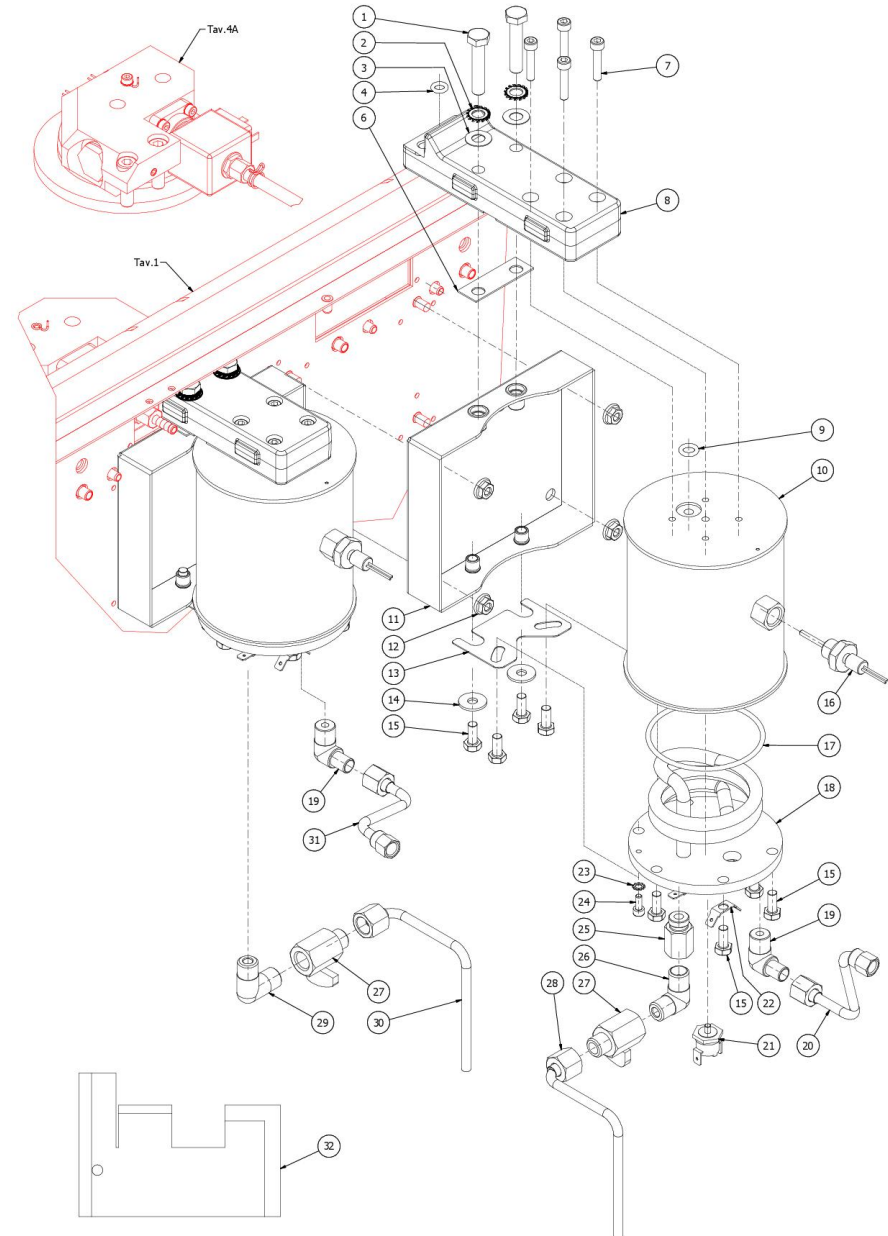

TABLE 5A - (from 15/01/2020 )  
VICTORIA

**BEZZERA**

**VICTORIA**

TABLE 6  
VICTORIA

POS	CODE	DESCRIPTION
1	5320530BL	SERVICE BOILER
2	7304502TR	STRAIGHT FITTING 1/8"G OT
3	5301507TR	UNION ELBOW M13X3/8"G BRASS PB FREE
4	5163381LL	STEAM BOILER TUBE
5	5492020	GASKET D11.5 X 2
6	5221840	CAP NUT M13 OT
7	5163386LL	TUBE BOILER/SECURITY VALVE/SOLENOID
8	5301506TR	UNION ELBOW M13X1/4 G
9	7666008	PROBE X THERMOPID AISI316 D3
10	5226405AL	PLUG 1/4"G ES16 H13 OT57USA
11	5973131LL	ASSY PROBE MAX LEVEL ARCADIA
12	7615003	FASTON 45° HOLE D4.3
13	7814001	WASHER D4 DIN 6798A A2
14	7826212	SCREW TCI M4X6 UNI 6107 OT
15	7816423	SCREW TE M8X18 UNI5739 A2
16	5373109	COVER HEATING ELEMENT CONTACTS
17	5058478	SUPPORT COVER HEATING ELEMENT CONTACTS
18	5722255AL	HEATING ELEMENT COPPER 220/240V
18	5722258AL	HEATING ELEMENT 220/240V 3400/3800W
19	5492006	GASKET D76 X 39 X 2 ASBESTOS FREE
20	5163383LL	TUBE L/A
21	5163388LL	TUBE BOILER/DRAIN SOLENOID
22	5038455LL	SERVICE BOILER SUPPORT W/COMPASSES
23	7816401	SCREW TE M10X10 UNI 5739 A2
24	7816420	SCREW TE M8X12 UNI5739 A2
25	9991021	SERVICE BOILER COVER