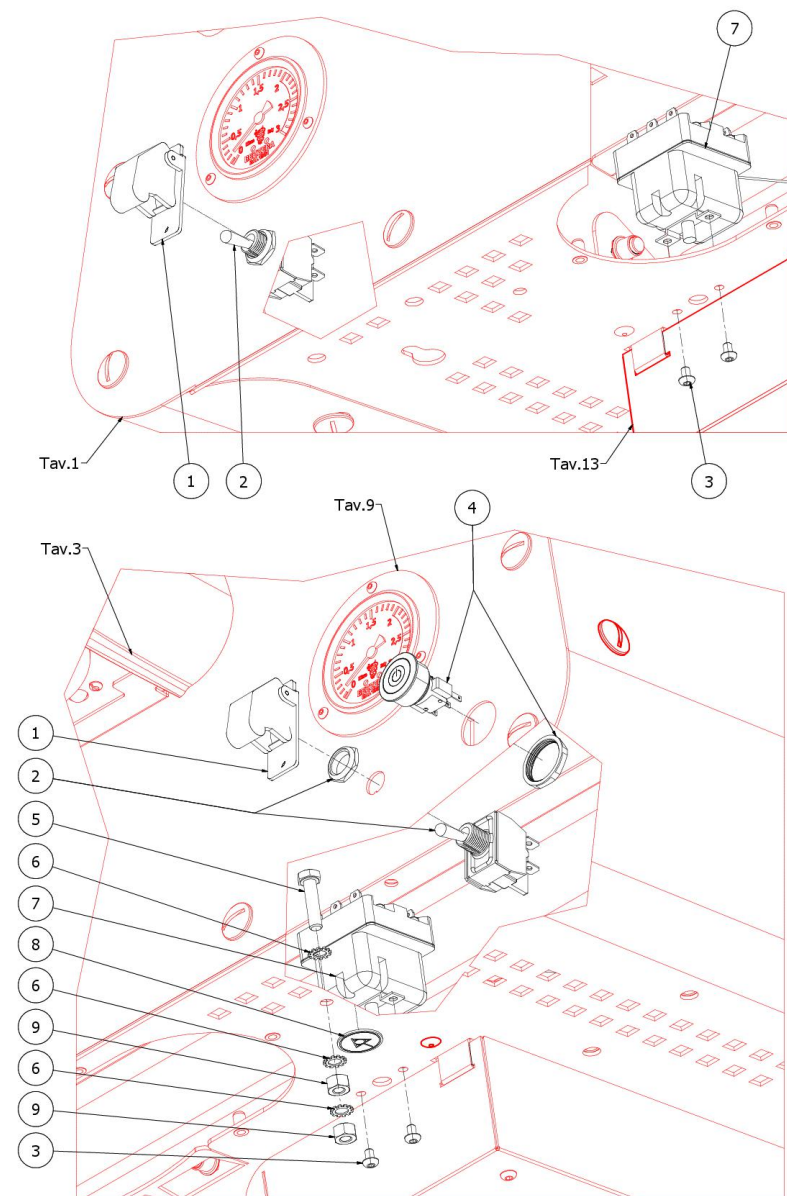

TABLE 11  
VICTORIA

TABLE 12  
VICTORIA

POS	CODE	DESCRIPTION
1	7633350	COVER SWITCH VICT.RED SCI R17-10B
2	7633349	LEVER SWITCH W/LED SCI R13-404AL
3	7819912	SCREW M4X6
4	7633347	SWITCH SCHURTER MSM22
5	7816418	SCREW TE M6X25 UNI5739 A2
6	7804002	FAN WASHER D6 BURNISHED
7	7434001	THERMOSTAT MANUAL
8	5520524	LABEL ADHESIVE
9	7821403	NUT M6 UNI 5587 OT

TABLE 12  
VICTORIA

TABLE 13  
VICTORIA

POS	CODE	DESCRIPTION
1	7665536R	CARD VICT.1.0
1	7665537R	CARD VICT.2.0
2	7809813	SCREW TCI M4X8 DIN85
3	7816009	SCREW TCEI M4X10 UNI 5931A2
4	7612514	WISE FV173 4 CONTACTS
5	7611005	COPRIFASTON PRESS.1/8
6	5058489LW	ELECTRIC BOX BLOCK FILTER
7	7663010	THREE PHASE FILTER
8	7637211	POWER SUPPLY 200VA 24V UHP-200-24
9	7817803	SCREW TPS M3X10 UNI 7688 DIN 965 A2
10	7635426	RELAIS SSR COMPACT
11	7614009	NUT PG21
11	7614011	NUT PG29
12	7822603	NUT M4 OT
13	7814001	WASHER D4 DIN 6798A A2
14	5261801	WASHER D11
15	5520515.01	ADHESIVE LABEL
16	7663014	WIRED TOROID 3-124-358
17	7826411	SCREW TE M4X20 UNI5739 OT
18	7635422	RELAY 30A 220/240V
19	5055756LL	ELECTRIC PART PLATE W/COMPASSES
20	7663626.01	LED RGB 12V L = 200MM FEMALE
21	5370004	WHITE PLEX
22	5522513	LABEL METALSCRIPT
23	5055755LS	ELECTRIC BOX
24	7819908	SCREW TTEI M4X8
25	7614008	BLOCKCABLE PG21
25	7614010	BLOCKCABLE PG29
26	5968512	ASSY CABLE POWER SUPPLY 5X2.5
26	5968514	ASSY CABLE POWER SUPPLY 3X8AWG

TABLE 13  
VICTORIA

TABLE 13  
VICTORIA

POS	CODE	DESCRIPTION
26	5968515	ASSY CABLE POWER SUPPLY 5X4-2.2MT

TABLE 13  
VICTORIA

TABLE 14  
VICTORIA

POS	CODE	DESCRIPTION
1	7990603	CLEANING BRUSH FOR COFFEE MACHINE
2	5471031.01	FILTER 1 CUP 8 GRAMS
3	5471035	FILTER 2 CUPS 16 GR RIBBED
4	5471038	BLIND FILTER AISI304
5	5965643R	ASSY FILTER-HOLDER BZ 1TZ 80°
5	5965644R	ASSY FILTER-HOLDER BZ 2TZ
6	7371523	WOODEN HANDLE FILTER-HOLDER+INOX
7	5286016TW	FILTERHOLDER TILTED HANDLE BZ GROUP
8	5471527	FILTER-HOLDER SPRING D1.2 AISI 302
9	7305007TW	SPOUT 2 WAYS WITHOUT PB+PWP
10	7305006TW	SPOUT 1 WAY S/PB+PWP