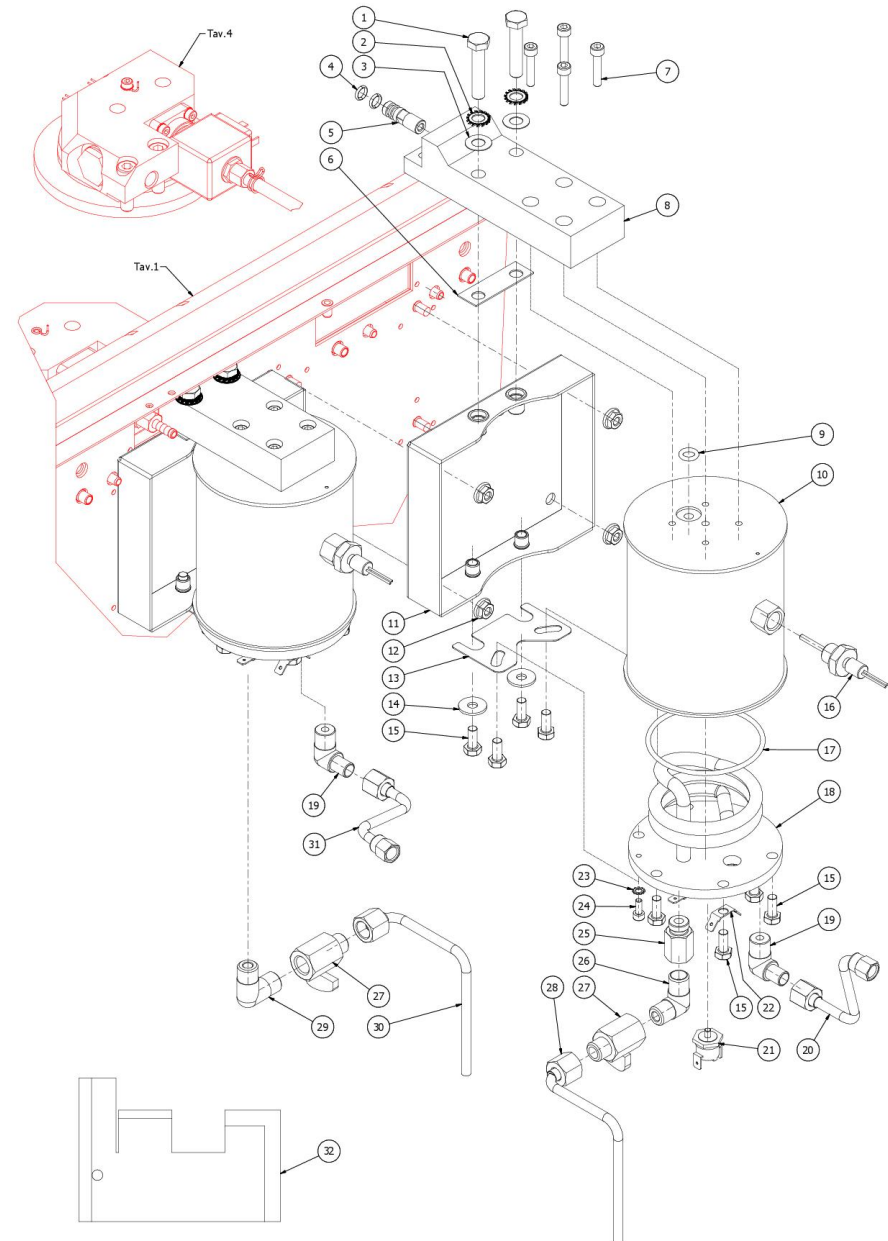

BEZZERA

VICTORIA

TABLE 5 - (up to 14/01/2020)
VICTORIA

POS	CODE	DESCRIPTION
1	7816426	SCREW TE M8X40 UNI5739 A2
2	7814006	WASHER D8 DIN6798A A2 INOX
3	7825004	WASHER D8.5X17X0.5 OT
4	7496023	GASKET OR 106 VITON
5	5265207	FITTING FOR GRAFTING GROUP
6	5859934	INSULATING COFFEE BOILER
7	7816021	SCREW TCEI M5X25 UNI 5931 A2
8	5283063TP	BACK BODY GROUP DELIVERY
9	7496093	GASKET OR 109 VITON 70SH
10	5320531BL	COFFEE BOILER
11	5058481LS	COFFEE BOILER SUPPORT GROUP
12	7812701	NUT M6 DIN6923 INOX A2
13	5055757	COFFEE BOILER PLATE SUPPORT
14	7815002	WASHER D6.4X18X1,6 DIN 9021 A2
15	7816422	SCREW TE M6X14 UNI 5739 OT
16	7666008	PROBE X THERMOPID AISI316 D3
17	7496040	OR GASKET D73 X 3 VITON
18	5722257AL	HEATING ELEMENT COPPER 220/240V-800
18	5722259AL	HEATING ELEMENT 220/240V-1100/1300W
19	5301512	UNION ELBOW M12 X 1/4 G
20	5162474LL	VOLUMETRIC COUNTER TUBE
21	7434009	THERMOSTAT MANUAL 16A 135°C
22	7615002	DOUBLE FASTON 90° HOLE D6.3
23	7814001	WASHER D4 DIN 6798A A2
24	7816009	SCREW TCEI M4X10 UNI 5931A2
25	5225304AL	FITTING 1/4"GXM13 MF
26	5301506TR	UNION ELBOW M13X1/4 G
27	7451504	BALL VALVE MINIBALL 1/4 G M/F
28	5162469LL	COFFEE BOILER DRAIN TUBE 1°GR
29	5301527TR	ELBOW FITTING 1/4 G OT

BEZZERA

VICTORIA

TABLE 5 - (up to 14/01/2020)
VICTORIA