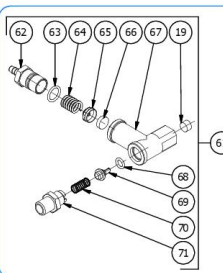

TABLE 11  
VICTORIA

TABLE 11  
VICTORIA

POS	CODE	DESCRIPTION
29	7816016	SCREW TCEI M3X6
30	5301504AL	ELBOW FITTING M12X1/8 G OT57USA
31	5162464LL	PUMP TUBE/SOLENOID WATER
32	7816027	SCREW TCEI M5X8 UNI5931 A2
33	7814002	NOTCHED WASHER D4
34	5058482LL	PUMPS SUPPORT W/COMPASSES
35	5221844	NUT 1/8 G H3 OT
36	7303010	UNION ELBOW 1/8 x 6/4
37	7431001.01	VOLUMETRIC COUNTER+AUTOMATIC LED
38	5329025.01BL	SILENCER 2/3GR ARCADIA DISPLAY
39	5226403AL	PLUG 3/8 G H13 ES22 OT57USA
40	5162472LL	OVERPRESSURE TUBE/VOLUM.COUNTER
41	7666009	PRESSURE SENSOR
42	5302089AL	FITTING 1/4 x 1/8 G H32.5 OT57USA
43	5130501	COPPER WASHER 13.5X18X1,5
44	5471041	NET FILTER D11 H7 AISI304
45	7496024	OR 2031
46	5302088AL	FITTING 1/4 x 1/8 G H24.5 OT57USA
47	7816017	SCREW TCEI M4X6
48	5225420AL	FITTING 3/8 1/8 OT57
49	7304543TR	FITTING TEE CONICAL 1/8 G OT
50	5302085	FITTING 1/8 GFX1/8"GC
51	5973053	ASSEMBLY BANJO UNION
52	7304517	FITTING SERTO 1/8 G
53	5966119	ASSY GEAR PUMP FG304X
54	5058468LW	PUMP LOWER SUPPORT
55	7470604	VIBRATION-DAMPING
56	5018473LW	PUMPS SUPPORT BASE
57	5057012	WASHER 4X9X0.7 AISI304 2B
58	7812601	INOX NUT M4 UNI5588

TABLE 11  
VICTORIA

TABLE 11  
VICTORIA

POS	CODE	DESCRIPTION
59	5194549	HOSE Ø 8x5 SILICONE L=350
60	7611516	CLAMP 10086
61	5965212.01AL	ASSY OPV ADJUST. 9/12 BAR
62	5302077AL	FITTING PORT.M14X1 OTXTUBO6X4 OT57U
63	7496052	OR GASKET 114 VITON
64	5471539	CALIBRATED SPRING D.1,6
65	5224620AL	GASKET-HOLDER ES.12X6.8 OT57USA
66	5493042	GASKET D.11X3
67	5283053TP	SURPRESSION VALVE BODY
68	7496018	OR GASKET 105
69	5224615AL	GASKET-HOLDER SURP.VALVE OT57USA
70	5471505	CALIBRATED SPRING D0.45 H22 AISI302
71	5302017AL	FITTING M12 ES16 H26.5 OT57USA