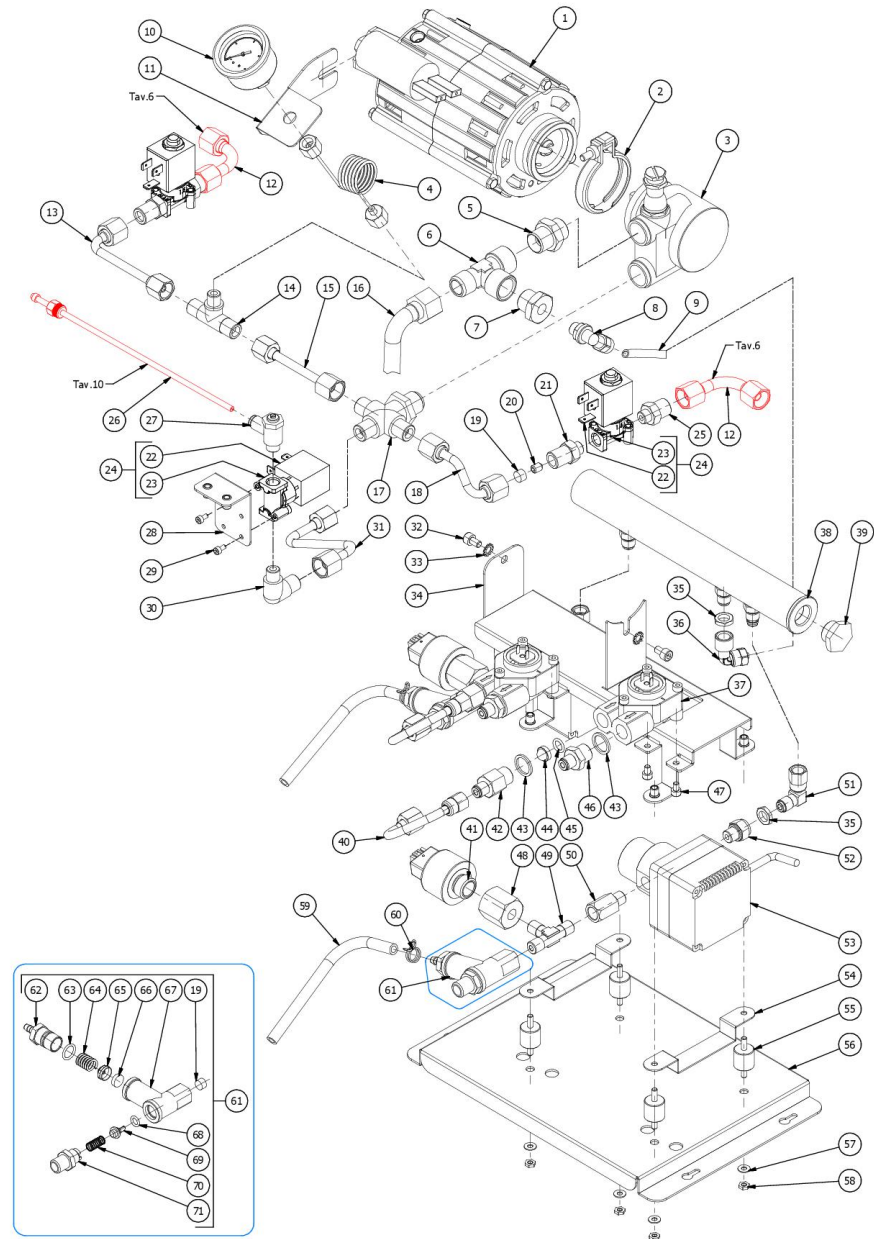

TABLE 11  
VICTORIA

TABLE 11  
VICTORIA

POS	CODE	DESCRIPTION
29	7816016	SCREW TCEI M3X6
30	5301504AL	ELBOW FITTING M12X1/8 G OT57USA
31	5162464LL	PUMP TUBE/SOLENOID WATER
32	7816027	SCREW TCEI M5X8 UNI5931 A2
33	7814002	NOTCHED WASHER D4
34	5058482LL	PUMPS SUPPORT W/COMPASSES
35	5221844	NUT 1/8 G H3 OT
36	7303010	UNION ELBOW 1/8 x 6/4
37	7431001.01	VOLUMETRIC COUNTER+AUTOMATIC LED
38	5329025.01BL	SILENCER 2/3GR ARCADIA DISPLAY
39	5226403AL	PLUG 3/8 G H13 ES22 OT57USA
40	5162472LL	OVERPRESSURE TUBE/VOLUM.COUNTER
41	7666009	PRESSURE SENSOR
42	5302089AL	FITTING 1/4 x 1/8 G H32.5 OT57USA
43	5130501	COPPER WASHER 13.5X18X1,5
44	5471041	NET FILTER D11 H7 AISI304
45	7496024	OR 2031
46	5302088AL	FITTING 1/4 x 1/8 G H24.5 OT57USA
47	7816017	SCREW TCEI M4X6
48	5225420AL	FITTING 3/8 1/8 OT57
49	7304543TR	FITTING TEE CONICAL 1/8 G OT
50	5302085	FITTING 1/8 GFX1/8"GC
51	5973053	ASSEMBLY BANJO UNION
52	7304517	FITTING SERTO 1/8 G
53	5966119	ASSY GEAR PUMP FG304X
54	5058468LW	PUMP LOWER SUPPORT
55	7470604	VIBRATION-DAMPING
56	5018473LW	PUMPS SUPPORT BASE
57	5057012	WASHER 4X9X0.7 AISI304 2B
58	7812601	INOX NUT M4 UNI5588

TABLE 11  
VICTORIA

TABLE 11  
VICTORIA

POS	CODE	DESCRIPTION
59	5194549	HOSE Ø 8x5 SILICONE L=350
60	7611516	CLAMP 10086
61	5965212.01AL	ASSY OPV ADJUST. 9/12 BAR
62	5302077AL	FITTING PORT.M14X1 OTXTUBO6X4 OT57U
63	7496052	OR GASKET 114 VITON
64	5471539	CALIBRATED SPRING D.1,6
65	5224620AL	GASKET-HOLDER ES.12X6.8 OT57USA
66	5493042	GASKET D.11X3
67	5283053TP	SURPRESSION VALVE BODY
68	7496018	OR GASKET 105
69	5224615AL	GASKET-HOLDER SURP.VALVE OT57USA
70	5471505	CALIBRATED SPRING D0.45 H22 AISI302
71	5302017AL	FITTING M12 ES16 H26.5 OT57USA