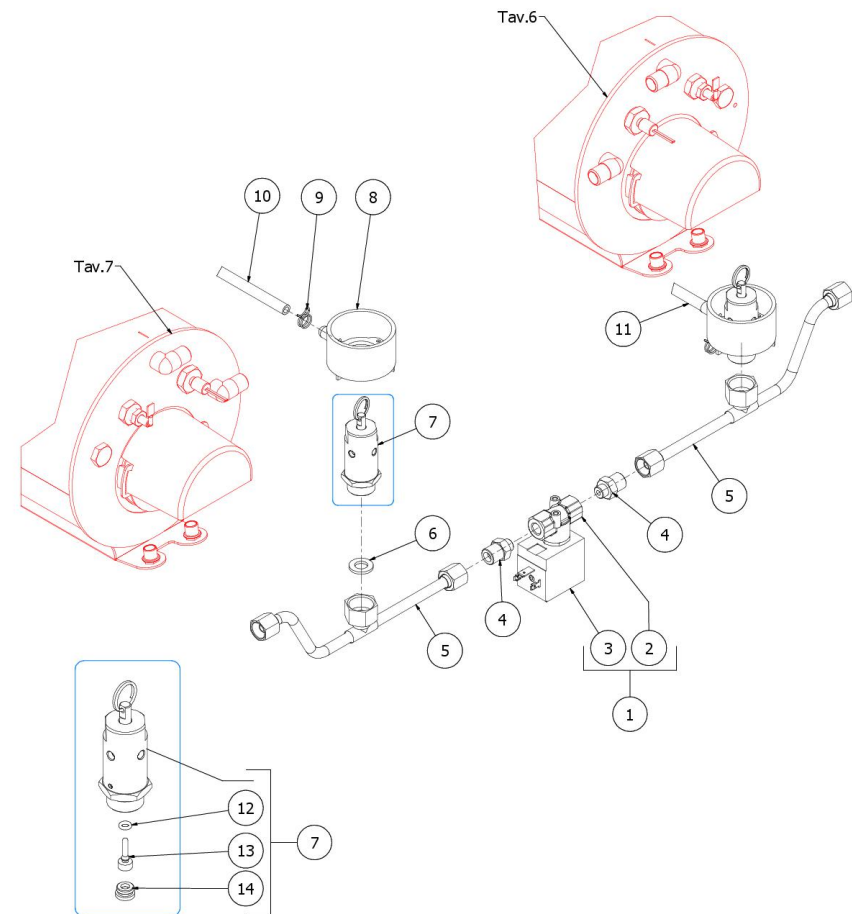

TABLE 8
VICTORIA

POS	CODE	DESCRIPTION
1	7702320.01	EV.2 WAY 220/230V BIG COIL
1	7702414.01	EV.2 WAYS OLAB 240V BIG COIL
2	7703017	ELECTROPILOT 2 LARGE WAYS
3	7630340	COIL EV.220/230V OLAB 2-3 WAY GR
3	7630342	COIL 240V OLAB 2-3 WAYS BIG
4	5302014AL	FITTING M13X1/8 G ES15 H23.5
5	5163386LL	TUBE BOILER/SECURITY VALVE/SOLENOID
6	5492021	GASKET D18x10x2
7	5965308	ASSY SECURITY VALVE 2,5 BAR
8	5963047	CUP+O-RING+PLUG
9	7611516	CLAMP 10086
10	5194552	HOSE Ø 8x5 SILICONE L=500 1GR
11	5194540	SILICON PIPE D8X5X1.5 L=300
12	7496094	O-RING GASKET 102 VITON 70SH
13	5264017.02	SECURITY VALVE PIN
14	5226417.01	SECURITY VALVE 1/8 G PLUG

TABLE 8
VICTORIA