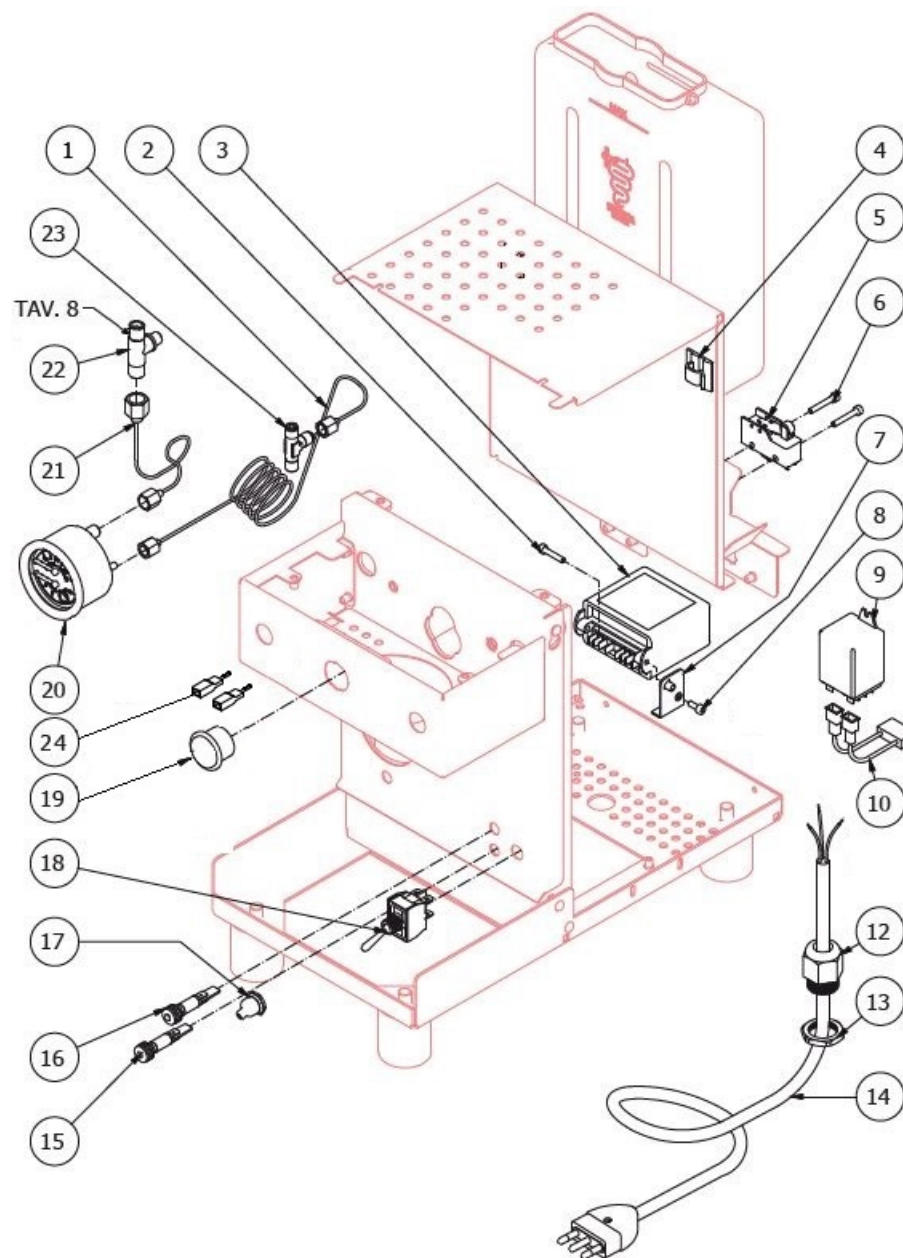

BEZZERA

CREMA

TABLE 7
CREMA PM

POS	CODE	DESCRIPTION
1	7400911	BOILER CAPILL.
2	7816005	SCREW TCEI M4X20 UNI 5931 A2
3	7661006R	LEVEL REGULATOR 100/120V 50/60HZ
3	7661007R	LEVEL REGULATOR 220/240V 50/60HZ
4	7611517	CLAMP
5	7633907	MICROSWITCH G31 L
6	7819911	SCREW TTEI M4X25 INOX
7	5058433LL	LEVEL REGULATOR SUPPORT
8	7816009	SCREW TCEI M4X10 UNI 5931A2
9	7635418	RELAY FINDER 110V 16A
9	7635419	RELAY 16A 220/230V
9	7635420	RELAIS FINDER 240V 16A 8 PINS
10	7663012R	FILTER RC 0.22MF 100 0HM UL
12	7614007	FAIRLEAD WITH HOLE RUBBER
13	7614006	NUT PG13.5
14	7555001	ELECTRIC CABLE WITH SHUKO PLUG
14	7551001	ELECTRIC CABLE WITH USA PLUG L=1.5M
14	7554001	ELECTRIC CABLE WITH ENGLISH PLUG
15	7633624	GREEN LAMP
16	7633625	ORANGE LAMP
17	7372507	PROTECTION WITH NICKEL NUT IU0598
18	7633326	BIPOLAR SWITCH LEVER
19	7633351	COFFEE ANTI-VANDAL SWITCH 110V
19	7633348	COFFEE ANTI-VANDAL SWITCH 230V
20	7432524	PRESSURE GAUGE D60 DOUBLE SCALE 1/8
21	7400903	BOILER PRESSURE GAUGE CAPILLARY
22	5300513TR	UNION
23	7304514TR	CONNECTOR TEE BRASS LEAD FREE
24	7663599	ANTI-VANDAL SWITCH CONNECTING CABLE W/FASTON

BEZZERA

CREMA

TABLE 7
CREMA PM