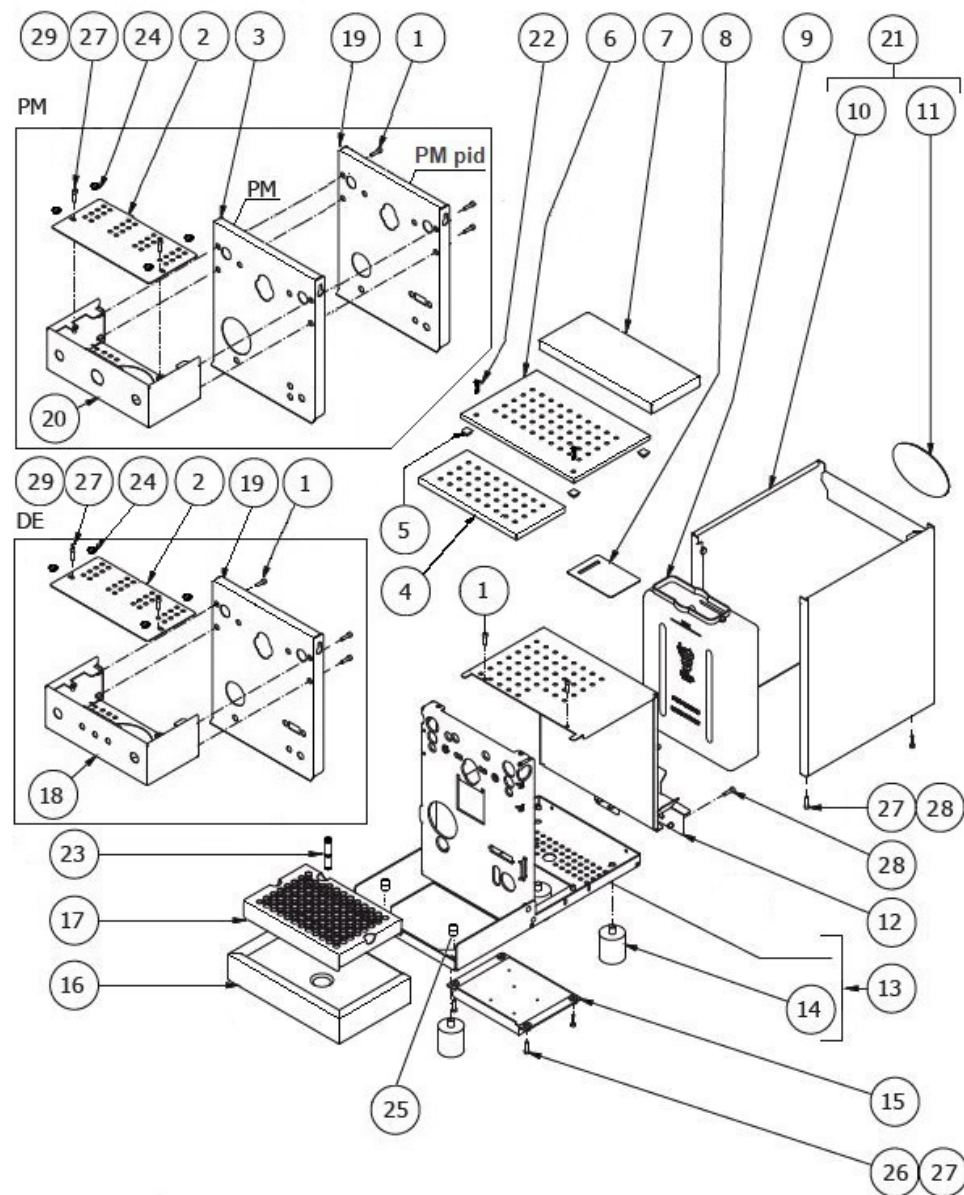

BEZZERA

Dal 1901

CREMA

COD. 9942072

REV. 00 ed.08/21

BEZZERA

CREMA

TABLE 1
CREMA

BEZZERA

CREMA

TABLE 1
CREMA

BEZZERA

CREMA

TABLE 1
CREMA

POS	CODE	DESCRIPTION
21	5054202LL2R	GLOSS RED BODYWORK W/LOGO + COMPASSES
21	5054202LL3R	MATT BLACK BODYWORK W/LOGO + COMPASSES
22	7817801	SCREW TPS M4X16 DIN 7688 A2 (NSF)
23	5262001	GRILL EXHAUST EXTENSION
24	7999904	ADHESIVE RUBBER TOP
25	7372511	CAP D9.5X13 BLACK PLASTIC
26	7816004	SCREW TCEI M4X16 A2
27	7816211	SCREW TC M4X12 UNI7687 A2 (NSF)
28	7816009	SCREW TCEI M4X10 UNI 5931A2
29	7819908	SCREW TTEI M4X8

BEZZERA

CREMA

TABLE 1
CREMA

TABLE 2
CREMA

POS	CODE	DESCRIPTION
1	5162304LL	EXCHANGER CHARGE PIPE OF BZ07
2	5162303.01LL	BOILER LOAD HOSE BZ07
3	7303033	FITTING
4	5194610	HOSE 6X4 L=250 SILICONE
5	5194571	HOSE D6X4 L=200 SILICONE (R)
6	5301504AL	ELBOW FITTING M12X1/8
7	5194635	PUMP-SOLENOID VALVE HOSE(FROM 14.12.15)
8	7702322.01	EV.2WAY OLAB 220/230V 25BAR SMALL COIL
8	7701123.01	EV.2 WAY 110V 25BAR SMALL COIL
8	7702415.01	EV.2 WAY 240V 25BAR SMALL COIL
10	7304543TR	FITTING TEE CONICAL 1/8
11	5225411AL	REDUCTION 1/8
12	7496085.01	GASKET OR D7.2X1.9 NBR 70SH
13	7303006	RUBBER-HOLDER FITTING
14	7452516	SELF-PRIMING VALVE
15	7496018	OR GASKET 105
16	7303034TR	UNION ELBOW 1/8
19	5965212.01AL	ASSY OPV ADJUST. 9/12 BAR
20	5302077AL	FITTING PORT.M14X1 OTXTUBO6X4 OT57USA
21	7496052	OR GASKET 114 VITON
22	5302017AL	FITTING M12 ES16 H26.5 OT57USA
23	5471539	CALIBRATED SPRING D.1,6
24	5471505	CALIBRATED SPRING D0.45 H22 AISI302
25	5224620AL	GASKET-HOLDER ES.12X6.8 OT57USA
26	5224615AL	GASKET-HOLDER SURP.VALVE OT57USA
27	5493042	GASKET D.11X3
28	7496018	OR GASKET 105
29	5283053TP	SURPRESSION VALVE BODY
30	5471019	FILTER D8,5X5 AISI304