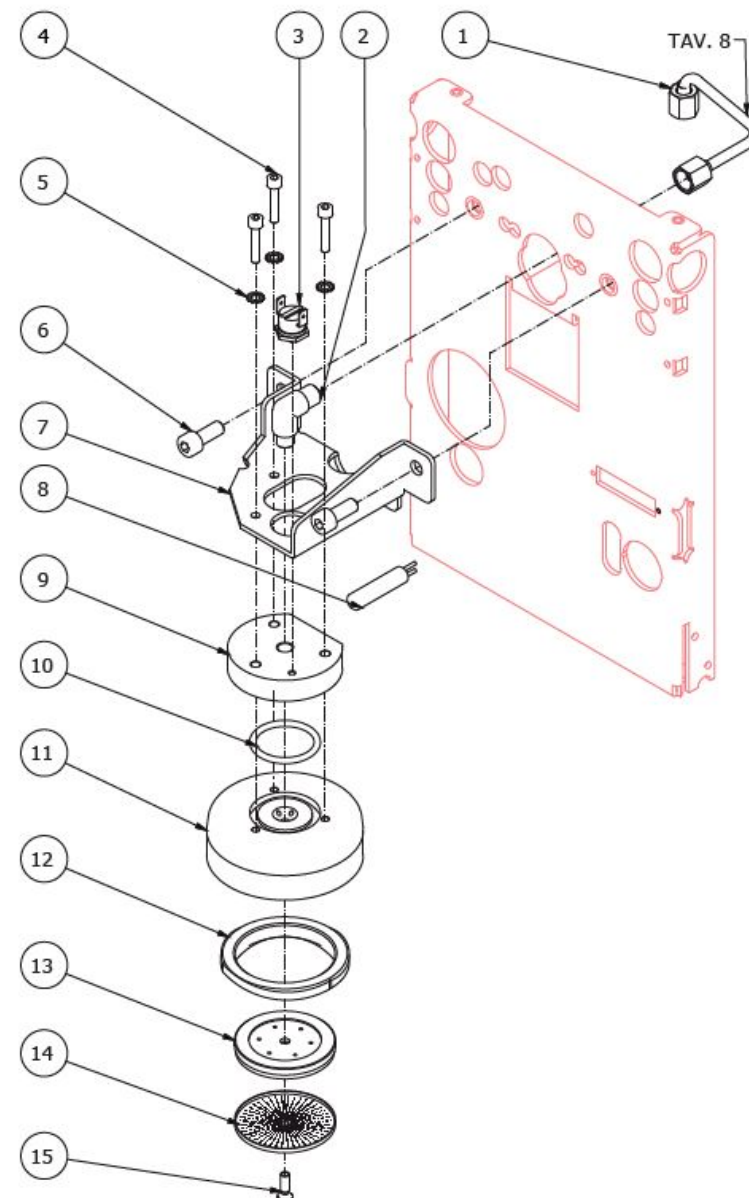

BEZZERA

CREMA

TABLE 3
CREMA

TABLE 3A
CREMA

POS	CODE	DESCRIPTION
1	5162361LL	HOSE FOR SOLENOID VALVE OF GROUP
2	5301504AL	ELBOW FITTING M12X1/8
3	7634808	THERMAL SAFETY DEVICE 250V 95°C
4	7816021	SCREW TCEI M5X25 UNI 5931 A2
5	7814002	NOTCHED WASHER D4
6	7816014	SCREW M8X20 UNI5931 A2
7	5018462CT	SUPPORT COUPLING RING BZ13S
8	5963223	ASSY HEATING ELEMENT CARTRIDGE 110V 100W
8	5963099.01	ASSY HEATING ELEMENT 110V
8	5963221.01	ASSY CARTRIDGE HEATING ELEMENT 220/240V 100W
9	5283520.02AL	CARTRIDGE FLANGE D60X14,5 OT60LF
10	7496004.01	GASKET OR 139 VITON FDA
11	5280502TW-AL	COUPLING RING DENICROMAL
12	7496097	GASKET OR 55X8.1 NBR90SH PEROX ALI.
13	5285501AL	SHOWER-HOLDER D57 H7.5 OT60LF
14	5470501	SHOWER D57 AISI 304
15	7809903	SCREWS POLIERS M5X16 A4 AISI316

TABLE 3A
CREMA

BEZZERA

CREMA

TABLE 4
CREMA DE Pid

POS	CODE	DESCRIPTION
1	5162304LL	EXCHANGER CHARGE PIPE OF BZ07
2	5302006AL	FITTING M12X1/8
3	5192301	SUCTION D6X1 L=130MM PTFE
4	7666008	PROBE X THERMOPID AISI316 D3
5	5265804	LEVEL PROBE D3 X 110 X 6.3
6	5225205	STRAIGHT FITTING M10 OT
8	5162458LL	WATER TAP TUBE CREMA DE
9	5194549	HOSE Ø 8x5 SILICONE L=350
10	7433018	VALVE BODY C111P WITHOUT PRESSOSTAT
11	5226405AL	PLUG 1/4
12	5194616	HOSE 5X3 L=500 SILICONE
13	7303033	FITTING
14	5162457LL	STEAM TAP TUBE CREMA DE
14	5162457TP	STEAM TAP TUBE CREMA DE (NSF)
15	7304514TR	CONNECTOR TEE BRASS LEAD FREE
16	7611504	CLAMP 2.4
17	5162203.02LL	PRESSOSTAT PIPE FOR BZ07
17	5162203.02TP	PRESSOSTAT TUBE (NSF)
18	5301504AL	ELBOW FITTING M12X1/8
19	5162303.01LL	BOILER LOAD HOSE BZ07
20	5320520.01BL-AL	BOILER BZ07 WITHOUT LEAD AND NICKEL
20	5320529TP-AL	BOILER BZ13/LIVIA (NSF)
21	5226411TP	PLUG 1/8
22	5225209AL	FITTING M10X1/4
23	5192001	PROBE SHEATH D8 X 45 HOLE D3 PTFE
24	5225412AL	FITTING FOR TEMPERATURE PROBE
25	5329019DC-AL	EXCHANGER 2 HOLES L=140 BZ-STREGA
25	5329019TP-AL	EXCHANGER 2 HOLES L=140 BZ/STREGA (NSF)
26	5492025	GASKET D42X32X2 PTFE
27	5265811	LEVEL PROBE D3X160X4.8