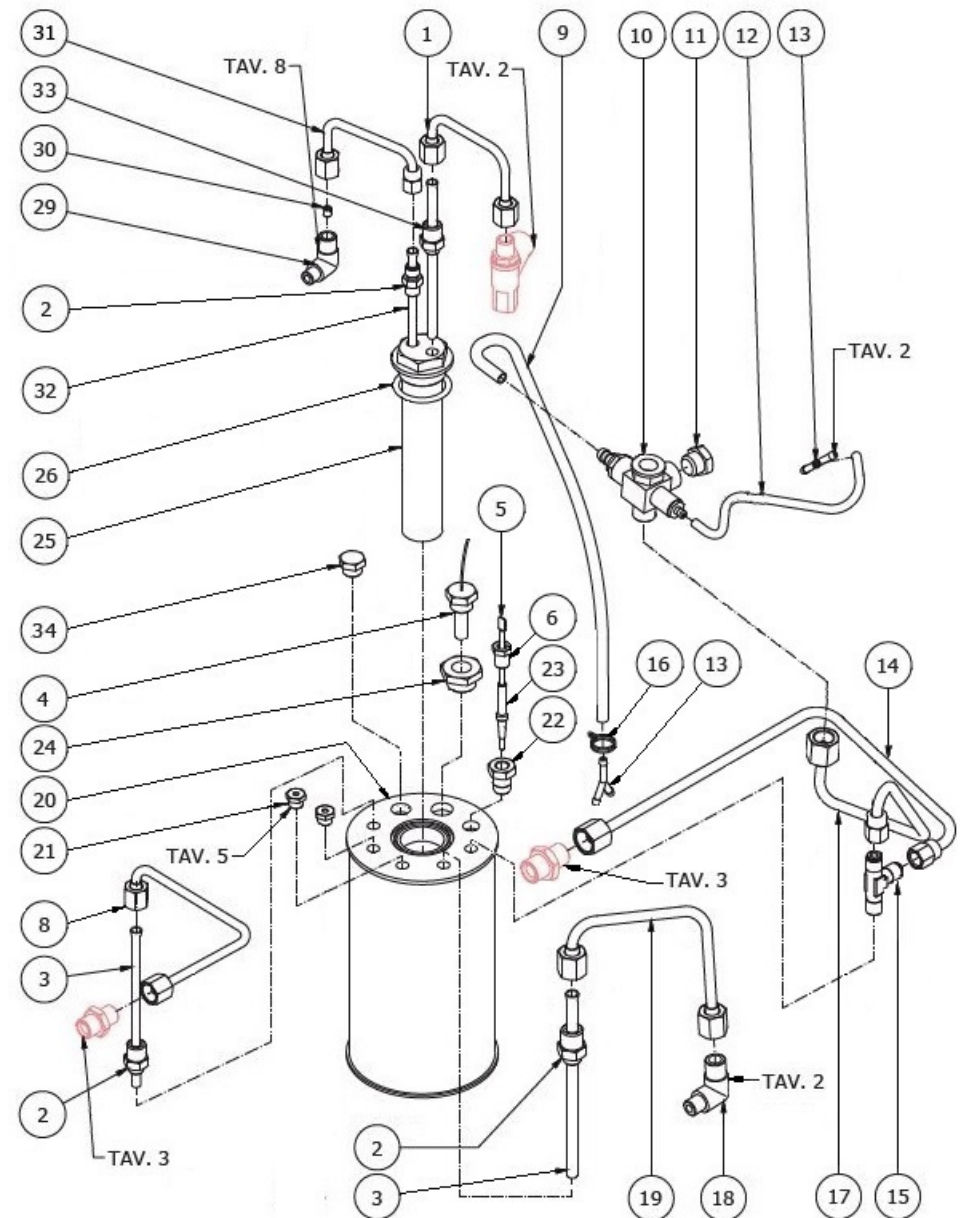

BEZZERA

CREMA

TABLE 4B
CREMA PM Pid

BEZZERA

CREMA

TABLE 4B
CREMA PM Pid

POS	CODE	DESCRIPTION
1	5162304LL	EXCHANGER CHARGE PIPE OF BZ07
2	5302006AL	FITTING M12X1/8
3	5192301	SUCTION D6X1 L=130MM PTFE
4	7666008	PROBE X THERMOPID AISI316 D3
5	5265804	LEVEL PROBE D3 X 110 X 6.3
6	5225205	STRAIGHT FITTING M10 OT
8	5162458LL	WATER TAP TUBE CREMA DE
9	5194549	HOSE Ø 8x5 SILICONE L=350
10	7433018	VALVE BODY C111P WITHOUT PRESSOSTAT
11	5226405AL	PLUG 1/4
12	5194616	HOSE 5X3 L=500 SILICONE
13	7303033	FITTING
14	5162457LL	STEAM TAP TUBE CREMA DE
14	5162457TP	STEAM TAP TUBE CREMA DE (NSF)
15	7304514TR	CONNECTOR TEE BRASS LEAD FREE
16	7611504	CLAMP 2.4
17	5162203.02LL	PRESSOSTAT PIPE FOR BZ07
17	5162203.02TP	PRESSOSTAT TUBE (NSF)
18	5301504AL	ELBOW FITTING M12X1/8
19	5162303.01LL	BOILER LOAD HOSE BZ07
20	5320520.01BL-AL	BOILER BZ07 WITHOUT LEAD AND NICKEL
20	5320529TP-AL	BOILER BZ13/LIVIA (NSF)
21	5226411TP	PLUG 1/8
22	5225209AL	FITTING M10X1/4
23	5192001	PROBE SHEATH D8 X 45 HOLE D3 PTFE
24	5225412AL	FITTING FOR TEMPERATURE PROBE
25	5329019DC-AL	EXCHANGER 2 HOLES L=140 BZ-STREGA
25	5329019TP-AL	EXCHANGER 2 HOLES L=140 BZ/STREGA (NSF)
26	5492025	GASKET D42X32X2 PTFE
29	5301504AL	ELBOW FITTING M12X1/8