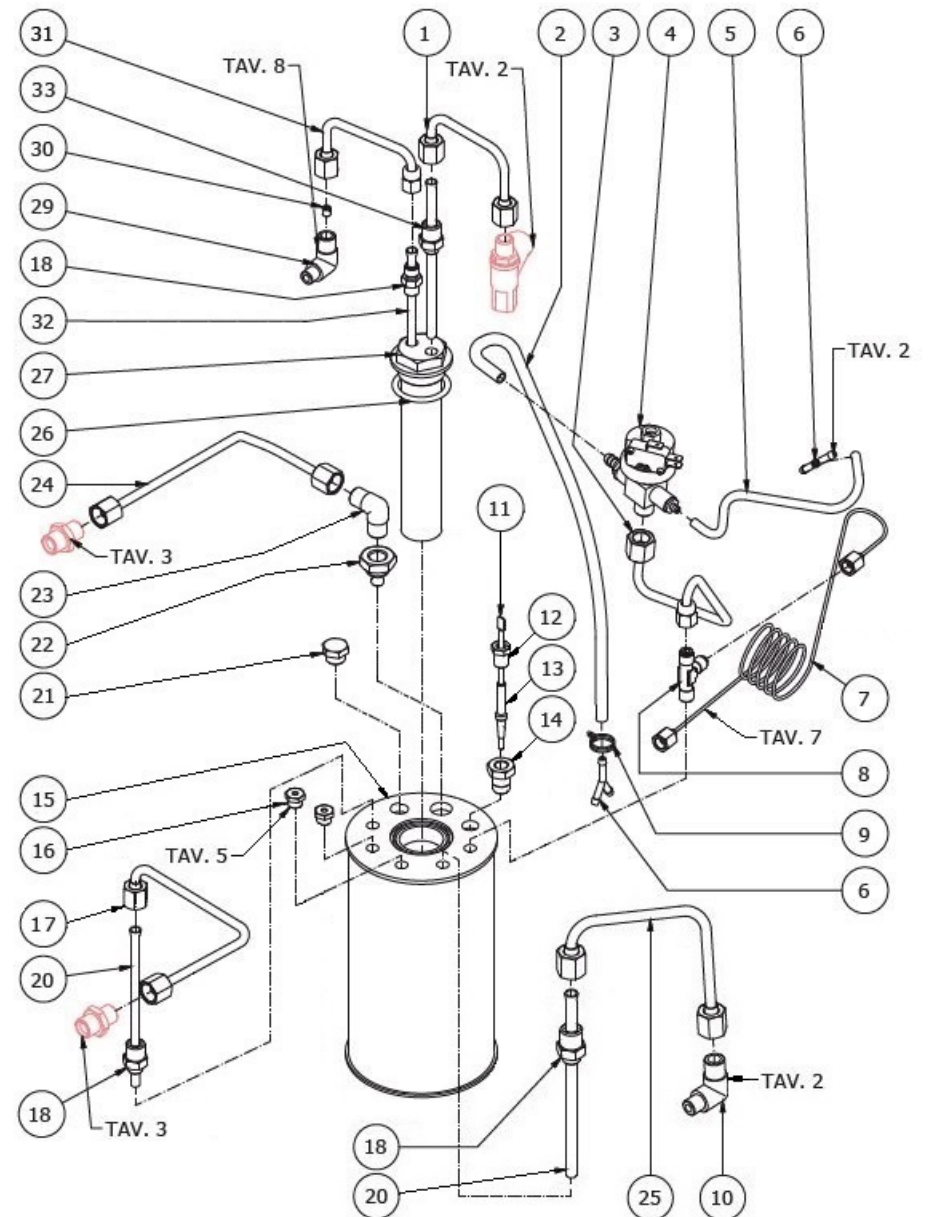

TABLE 4A
CREMA PM

BEZZERA

CREMA

TABLE 4A
CREMA PM

POS	CODE	DESCRIPTION
29	5301504AL	ELBOW FITTING M12X1/8
30	5223005TP	JET M6 X 6 HOLE D1.2 OT
31	5162185.02LL	EXCHANGER TUBE/EV.GROUP
32	5192324	DRAW OUT D6X1 L=100 PTFE
33	5963186	ASSY INJECTOR 150MM 8HOLES W/ FITTING

BEZZERA

CREMA

TABLE 4A
CREMA PM

BEZZERA

CREMA

TABLE 4B
CREMA PM Pid

POS	CODE	DESCRIPTION
1	5162304LL	EXCHANGER CHARGE PIPE OF BZ07
2	5302006AL	FITTING M12X1/8
3	5192301	SUCTION D6X1 L=130MM PTFE
4	7666008	PROBE X THERMOPID AISI316 D3
5	5265804	LEVEL PROBE D3 X 110 X 6.3
6	5225205	STRAIGHT FITTING M10 OT
8	5162458LL	WATER TAP TUBE CREMA DE
9	5194549	HOSE Ø 8x5 SILICONE L=350
10	7433018	VALVE BODY C111P WITHOUT PRESSOSTAT
11	5226405AL	PLUG 1/4
12	5194616	HOSE 5X3 L=500 SILICONE
13	7303033	FITTING
14	5162457LL	STEAM TAP TUBE CREMA DE
14	5162457TP	STEAM TAP TUBE CREMA DE (NSF)
15	7304514TR	CONNECTOR TEE BRASS LEAD FREE
16	7611504	CLAMP 2.4
17	5162203.02LL	PRESSOSTAT PIPE FOR BZ07
17	5162203.02TP	PRESSOSTAT TUBE (NSF)
18	5301504AL	ELBOW FITTING M12X1/8
19	5162303.01LL	BOILER LOAD HOSE BZ07
20	5320520.01BL-AL	BOILER BZ07 WITHOUT LEAD AND NICKEL
20	5320529TP-AL	BOILER BZ13/LIVIA (NSF)
21	5226411TP	PLUG 1/8
22	5225209AL	FITTING M10X1/4
23	5192001	PROBE SHEATH D8 X 45 HOLE D3 PTFE
24	5225412AL	FITTING FOR TEMPERATURE PROBE
25	5329019DC-AL	EXCHANGER 2 HOLES L=140 BZ-STREGA
25	5329019TP-AL	EXCHANGER 2 HOLES L=140 BZ/STREGA (NSF)
26	5492025	GASKET D42X32X2 PTFE
29	5301504AL	ELBOW FITTING M12X1/8