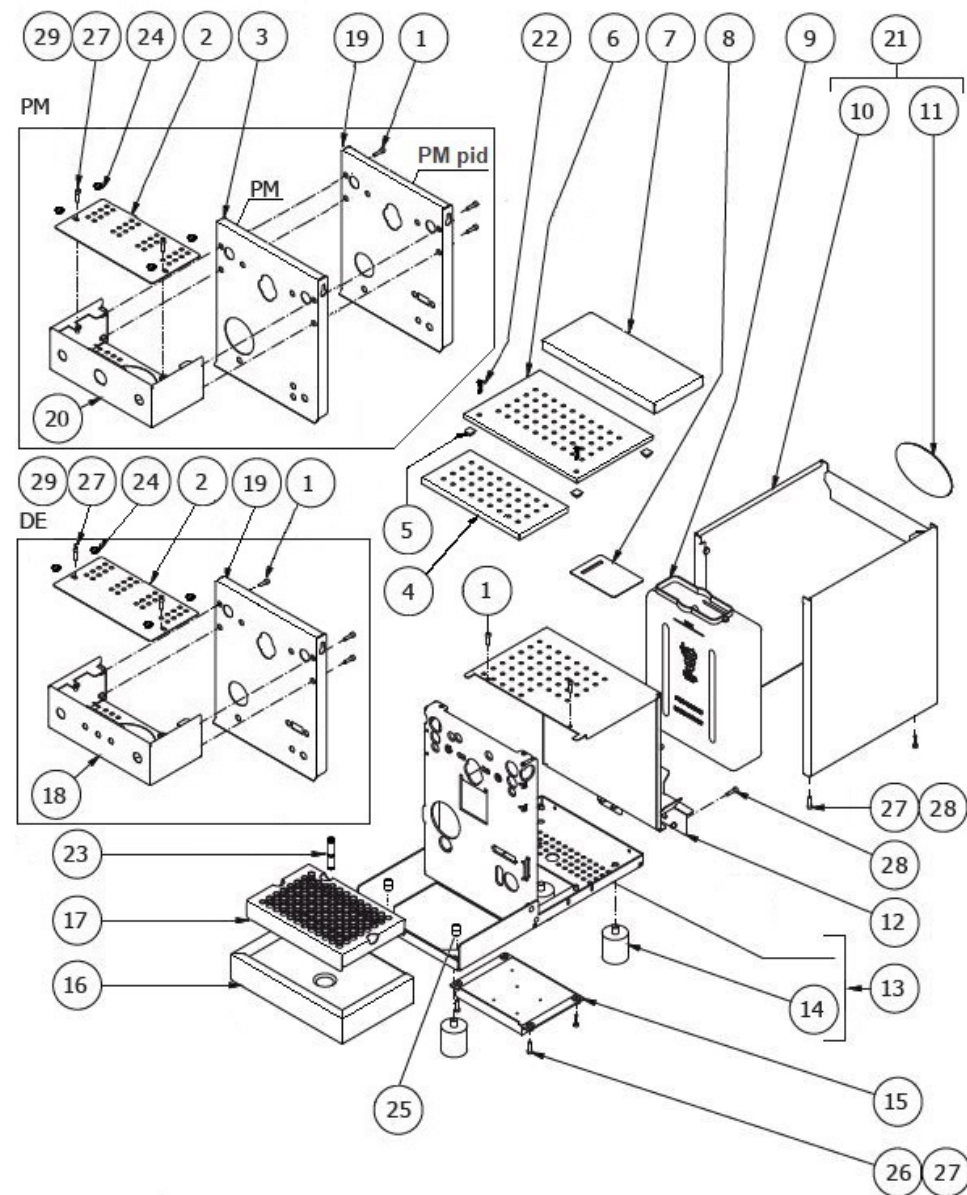

BEZZERA

CREMA

TABLE 1
CREMA

TABLE 2
CREMA

POS	CODE	DESCRIPTION
1	5162304LL	EXCHANGER CHARGE PIPE OF BZ07
2	5162303.01LL	BOILER LOAD HOSE BZ07
3	7303033	FITTING
4	5194610	HOSE 6X4 L=250 SILICONE
5	5194571	HOSE D6X4 L=200 SILICONE (R)
6	5301504AL	ELBOW FITTING M12X1/8
7	5194635	PUMP-SOLENOID VALVE HOSE(FROM 14.12.15)
8	7702322.01	EV.2WAY OLAB 220/230V 25BAR SMALL COIL
8	7701123.01	EV.2 WAY 110V 25BAR SMALL COIL
8	7702415.01	EV.2 WAY 240V 25BAR SMALL COIL
10	7304543TR	FITTING TEE CONICAL 1/8
11	5225411AL	REDUCTION 1/8
12	7496085.01	GASKET OR D7.2X1.9 NBR 70SH
13	7303006	RUBBER-HOLDER FITTING
14	7452516	SELF-PRIMING VALVE
15	7496018	OR GASKET 105
16	7303034TR	UNION ELBOW 1/8
19	5965212.01AL	ASSY OPV ADJUST. 9/12 BAR
20	5302077AL	FITTING PORT.M14X1 OTXTUBO6X4 OT57USA
21	7496052	OR GASKET 114 VITON
22	5302017AL	FITTING M12 ES16 H26.5 OT57USA
23	5471539	CALIBRATED SPRING D.1,6
24	5471505	CALIBRATED SPRING D0.45 H22 AISI302
25	5224620AL	GASKET-HOLDER ES.12X6.8 OT57USA
26	5224615AL	GASKET-HOLDER SURP.VALVE OT57USA
27	5493042	GASKET D.11X3
28	7496018	OR GASKET 105
29	5283053TP	SURPRESSION VALVE BODY
30	5471019	FILTER D8,5X5 AISI304