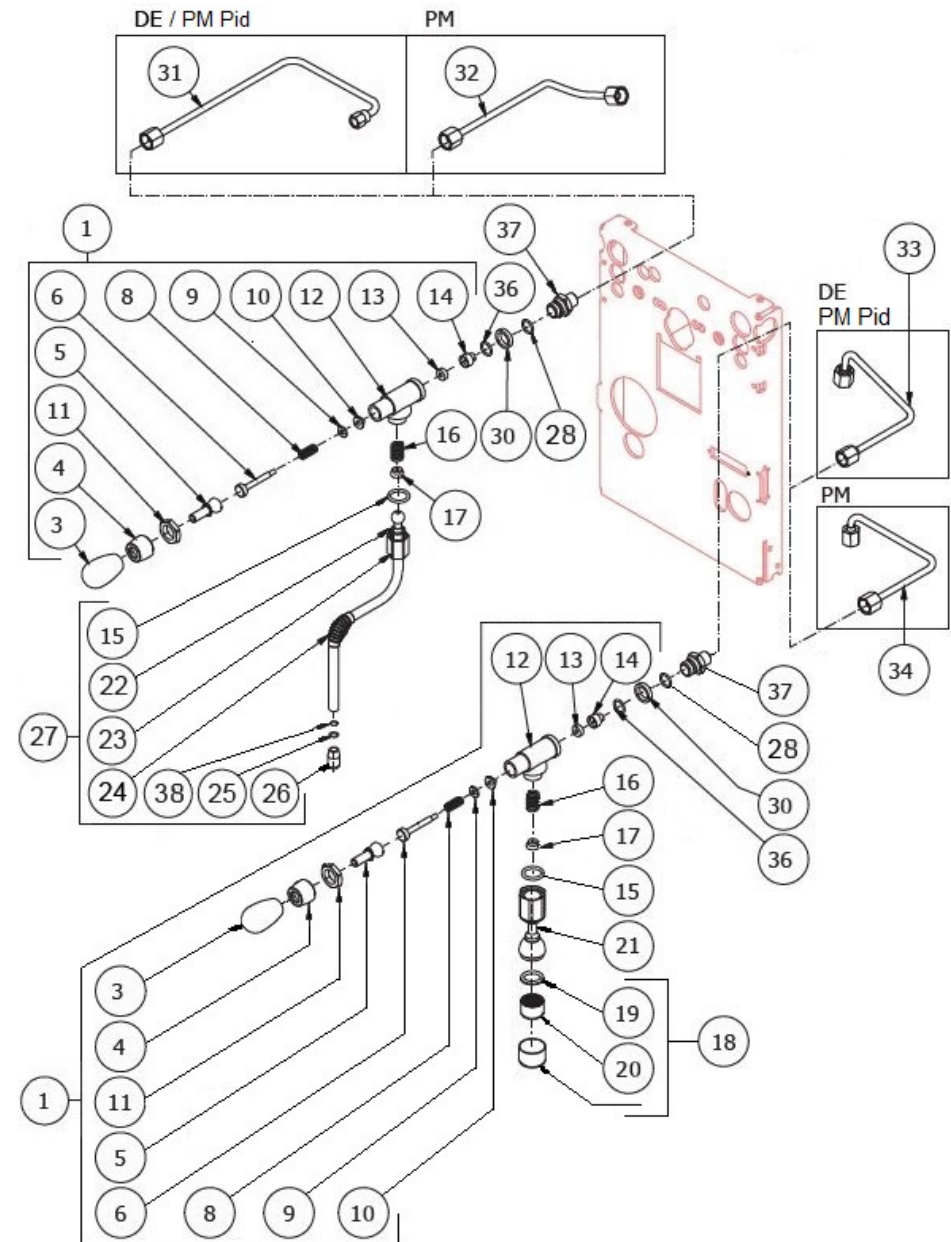

BEZZERA

CREMA

TABLE 3
CREMA

POS	CODE	DESCRIPTION
1	5964101	ASSY TAP DUO/MATRIX (WOOD)
3	7372004	WOODEN KNOB
4	5222823CM	FERRULE 3/8
5	5225610	ARTICULATED JOINT M8
6	5260204DL	SHAFT D12X47 AISI303 POLISH
8	5471513	SPRING D8 H17 AISI302
9	5261801	WASHER D11
10	5494004	GASKET D12 X 6 PTFE GRAPHITIZED
11	5221826CM	NUT 3/8
12	5283055TW	TAP BODY OT FOR OR
13	5496042	GASKET D11X4X4 EPT 70
14	5224603AL	GASKET HOLDER D12X12 OT57USA
15	5494021	NUT GASKET PTFE H=1,5
16	5471532.01	SPRING FOR ARTICULATION
17	5190501	CUP FOR FITTING PTFE/GLASS
18	5226601TW	WATER HOSE TERMINAL
19	5493003	GASKET D20.5X15 H1.5 NBR 70SH
20	5471037	ACETALIC AIR FILTER
21	5966568	WATER TUBE LINEAR SPHERE 14,3 WITHOUT AERATOR
22	5494020	GLOBE GASKET 14.3 PTFE
23	5221872.01	LOOSEN NUT 3/8
24	7371004	STEAM PIPE PROTECTION
25	7496095	OR GASKET 6X1.2 EPDM70
26	5266609	STEAM TERMINAL 2 WAYS AISI303
27	7479990.03	STEAM TUBE TERMINAL 2 WAYS SPHERE 14.3
28	7814201	WASHER 14 DIN6798J A2
30	5222225	SPACER D14X19X4
31	5162457LL	STEAM TAP TUBE CREMA DE
31	5162457TP	STEAM TAP TUBE CREMA DE (NSF)
32	5162459LL	STEAM TAP TUBE CREMA PM

BEZZERA

CREMA

TABLE 3
CREMA