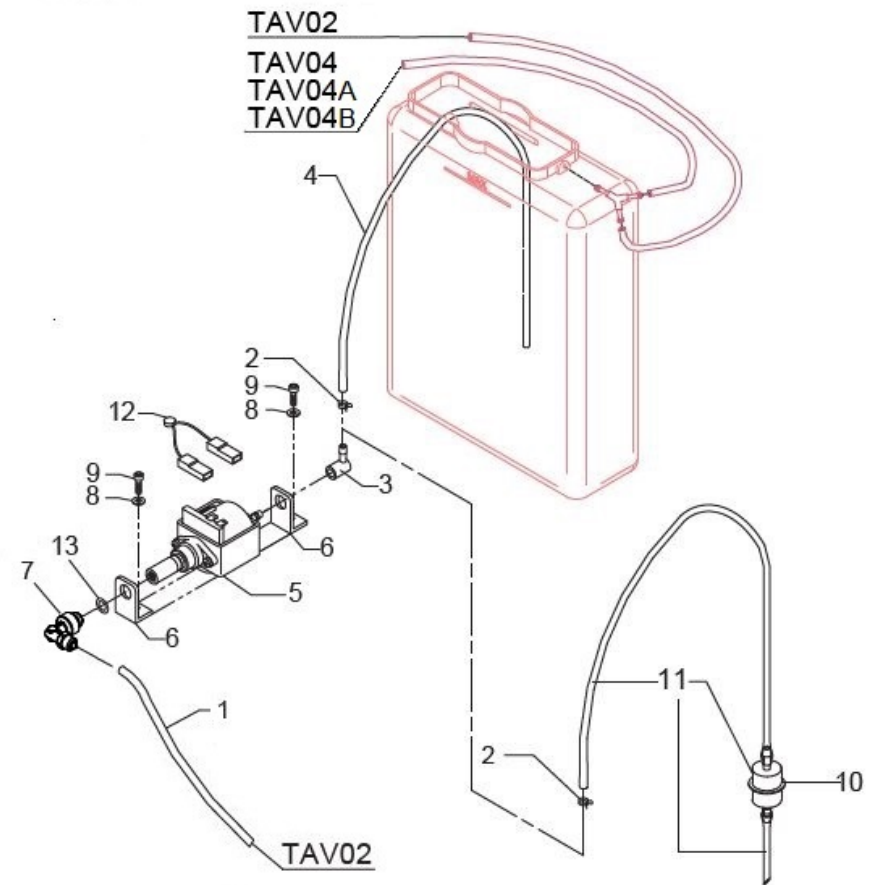

TABLE 6A
CREMA PM/PM Pid

POS	CODE	DESCRIPTION
1	5194635	PUMP-SOLENOID VALVE HOSE(FROM 14.12.15)
2	7611516	CLAMP 10086
3	7303006	RUBBER-HOLDER FITTING
4	5194582	HOSE 8X5 L=750 SILICONE
5	7731023.01	VIBRATION PUMP OL PLUS 230V 50HZ OT57
5	7731024.01	VIBRATION PUMP PLUS 120V 60HZ OT57
5	7731026.01	VIBRATION PUMP OL PLUS 220V 50/60HZ
5	7731027.01	VIBRATION PUMP PLUS 240V 50HZ OT57
6	7470602	VIBRATION-DAMPING
7	7303056R	ELBOW FITTING M1/8
8	7815003	PLAIN WASHER D5 UNI 6592 A2
9	7816004	SCREW TCEI M4X16 A2
10	7374015	WATER FILTER 200 MICRON
11	5194582R	WATER SOFTENER KIT BZ GROUP MODELS
12	7634816	THERMIC SAFETY DEV.AUT.PUMP 100°
13	7496023	GASKET OR 106 VITON

TABLE 6A
CREMA PM/PM Pid