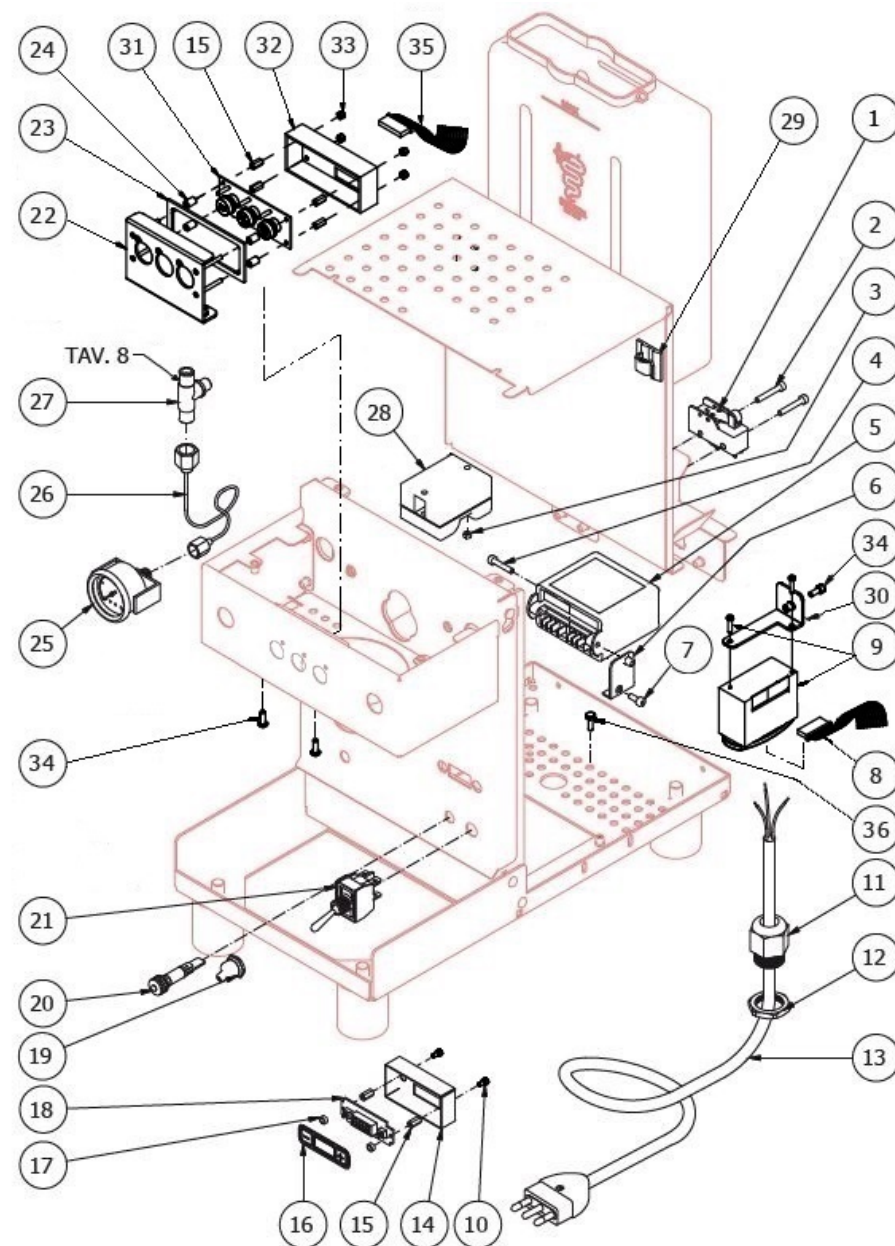

BEZZERA

CREMA

TABLE 7A
CREMA DE Pid

POS	CODE	DESCRIPTION
1	7633907	MICROSWITCH G31 L
2	7819911	SCREW TTEI M4X25 INOX
3	7822602	NUT M3 OT
4	7816005	SCREW TCEI M4X20 UNI 5931 A2
5	7662671.02PR	ELECTRONIC DOSAGE 1GR 3S 220/240V
5	7662650.03PR	ELECTRONIC DOSAGE 1GR 3S 115V
6	5058433LL	LEVEL REGULATOR SUPPORT
7	7816009	SCREW TCEI M4X10 UNI 5931A2
8	7663581	CONNECTING CABLE
9	7434020	THERMOSTAT TERMOPID 110V
9	7434021	THERMOSTAT TERMOPID 230/240V
10	7816016	SCREW TCEI M3X6
11	7614007	FAIRLEAD WITH HOLE RUBBER
12	7614006	NUT PG13.5
13	7555001	ELECTRIC CABLE WITH SHUKO PLUG
13	7551001	ELECTRIC CABLE WITH USA PLUG L=1.5M
13	7554001	ELECTRIC CABLE WITH ENGLISH PLUG
14	5053026LW	COVER
15	5191511	SPACER
16	5522076	TERMOPID PLATE
17	5191510	SPACER
18	7665529	DISPLAY PID
19	7372507	PROTECTION WITH NICKEL NUT IU0598
20	7633626	RED LED
21	7633326	BIPOLAR SWITCH LEVER
22	5058480LL	FRONTALWORK SUPPORT PUSH BUTTON CREMA DE W/COMPASSES
23	7493014	PUSH-BUTTON PANEL GASKET
24	5191506	SPACER D6X8.8
25	7432523	PRESSURE GAUGE D40 16BAR NEUTRAL
26	7400903	BOILER PRESSURE GAUGE CAPILLARY

BEZZERA

CREMA

TABLE 7A
CREMA DE Pid