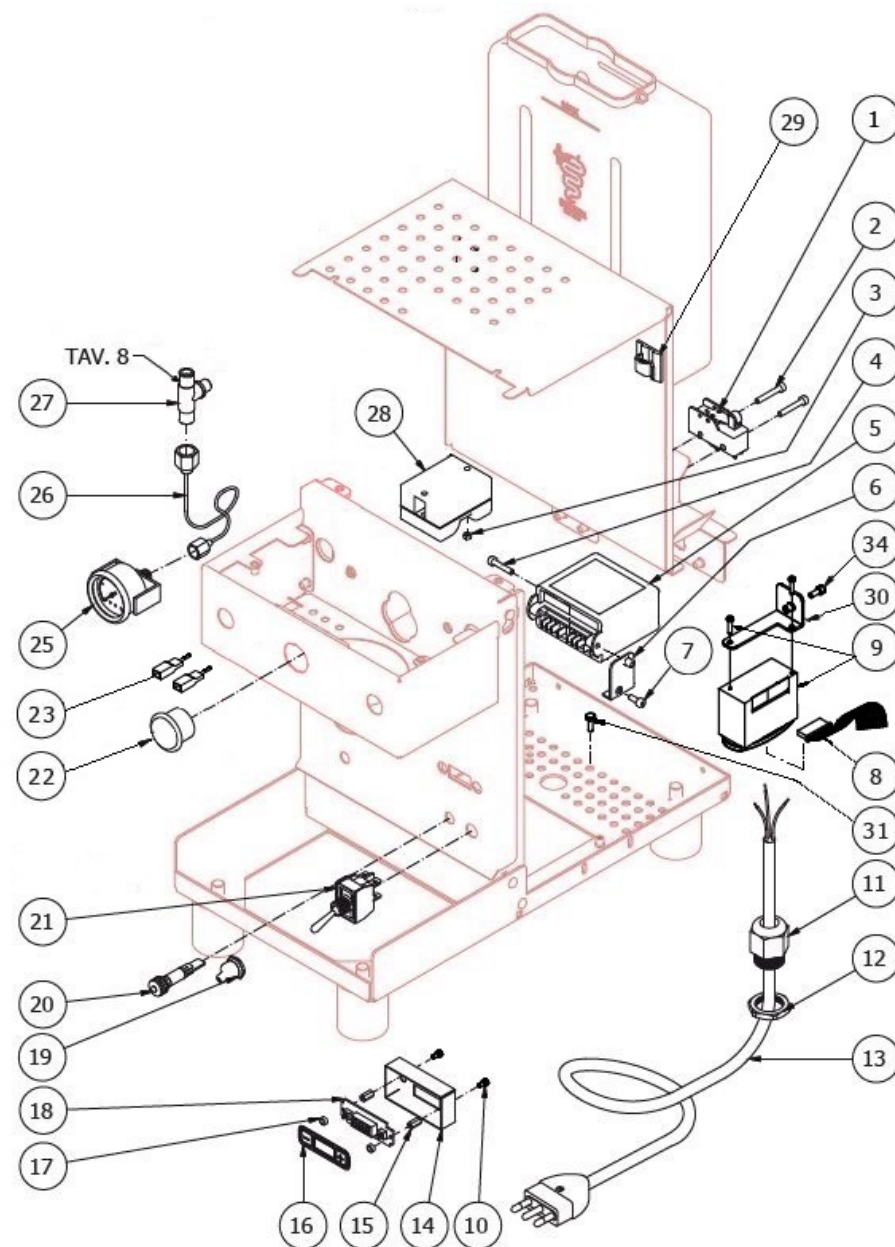

BEZZERA

CREMA

TABLE 7A
CREMA DE Pid

BEZZERA

CREMA

TABLE 7B
CREMA PM Pid

POS	CODE	DESCRIPTION
1	7633907	MICROSWITCH G31 L
2	7819911	SCREW TTEI M4X25 INOX
3	7822602	NUT M3 OT
4	7816005	SCREW TCEI M4X20 UNI 5931 A2
5	7661006R	LEVEL REGULATOR 100/120V 50/60HZ
5	7661007R	LEVEL REGULATOR 220/240V 50/60HZ
6	5058433LL	LEVEL REGULATOR SUPPORT
7	7816009	SCREW TCEI M4X10 UNI 5931A2
8	7663581	CONNECTING CABLE
9	7434020	THERMOSTAT TERMOPID 110V
9	7434021	THERMOSTAT TERMOPID 230/240V
10	7816016	SCREW TCEI M3X6
11	7614007	FAIRLEAD WITH HOLE RUBBER
12	7614006	NUT PG13.5
13	7555001	ELECTRIC CABLE WITH SHUKO PLUG
13	7551001	ELECTRIC CABLE WITH USA PLUG L=1.5M
13	7554001	ELECTRIC CABLE WITH ENGLISH PLUG
14	5053026LW	COVER
15	5191511	SPACER
16	5522076	TERMOPID PLATE
17	5191510	SPACER
18	7665529	DISPLAY PID
19	7372507	PROTECTION WITH NICKEL NUT IU0598
20	7633626	RED LED
21	7633326	BIPOLAR SWITCH LEVER
22	7633351	COFFEE ANTI-VANDAL SWITCH 110V
22	7633348	COFFEE ANTI-VANDAL SWITCH 230V
23	7663599	ANTI-VANDAL SWITCH CONNECTING CABLE W/FASTON
25	7432523	PRESSURE GAUGE D40 16BAR NEUTRAL
26	7400903	BOILER PRESSURE GAUGE CAPILLARY

BEZZERA

CREMA

TABLE 7B
CREMA PM Pid

BEZZERA**CREMA**TABLE 7B
CREMA PM Pid

POS	CODE	DESCRIPTION
27	5300513TR	UNION
28	7635424.01	RELAIS SSR FOR T.PID
29	7611517	CLAMP
30	5018468LL	PID SUPPORT W/COMPASSES
31	7826401	SCREW TE M4X12 UNI5739 OT
34	7819901	SCREW TTEI M4X12 ISO 7380 A2 INOX

BEZZERA**CREMA**TABLE 7B
CREMA PM Pid

TABLE 8
CREMA

POS	CODE	DESCRIPTION
1	5162185.02LL	EXCHANGER TUBE/EV.GROUP
2	5223005TP	JET M6 X 6 HOLE D1.2 OT
3	5162361LL	HOSE FOR SOLENOID VALVE OF GROUP
4	5301504AL	ELBOW FITTING M12X1/8
5	7702416R	SOLENOID VALVE 3 WAY SIRAI 110/120V 50/60HZ
5	7702417R	EV.3 WAYS SIRAI 208/240V 50/60HZ(R)
8	5300513TR	UNION
9	5370313	GROUP E.VALVE DRAIN RUBBER HOLDER
10	5194564	SILICON PIPE 8X5X90
11	5221844	NUT 1/8
12	7815001	WASHER D10 UNI 6592 A2
13	5283061	DRAIN FITTING 1/8
14	7611512	CLAMP