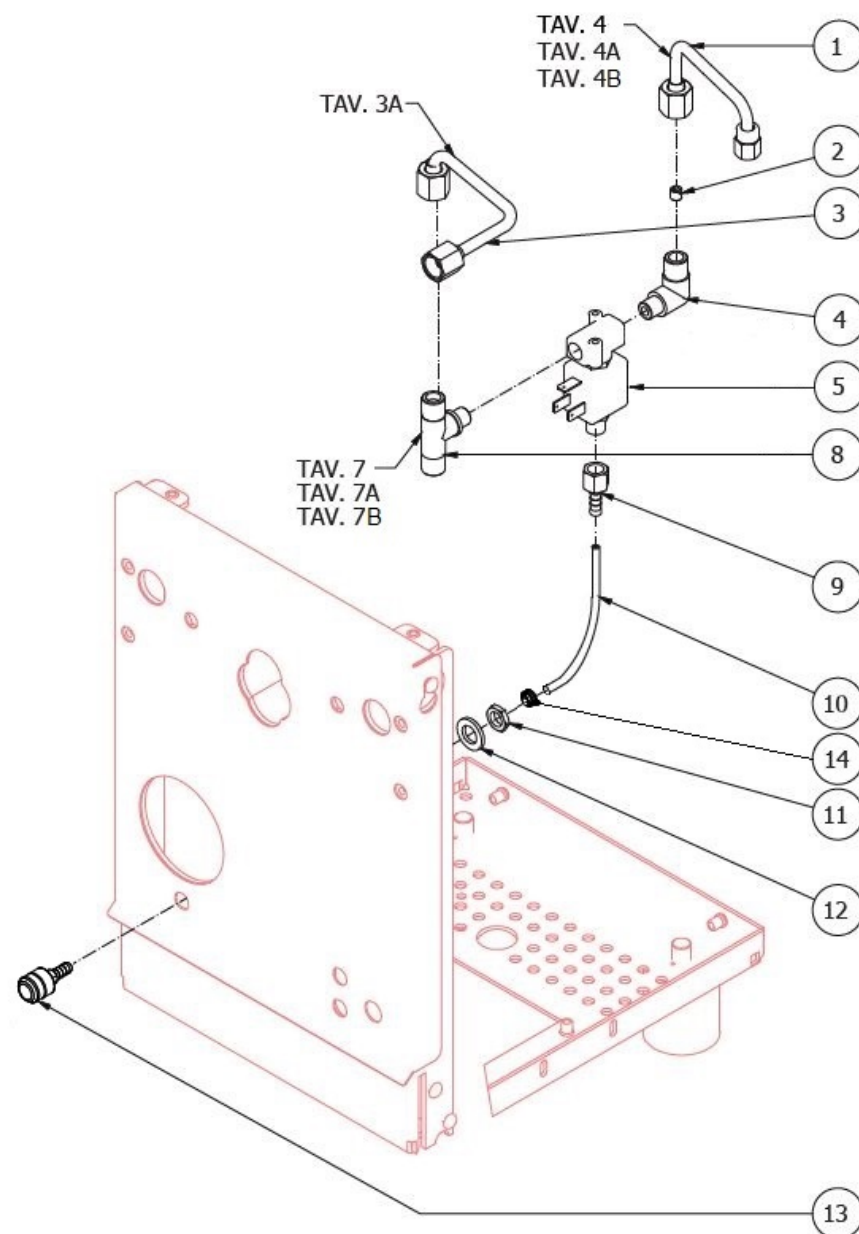

TABLE 8
CREMA

POS	CODE	DESCRIPTION
1	5162185.02LL	EXCHANGER TUBE/EV.GROUP
2	5223005TP	JET M6 X 6 HOLE D1.2 OT
3	5162361LL	HOSE FOR SOLENOID VALVE OF GROUP
4	5301504AL	ELBOW FITTING M12X1/8
5	7702416R	SOLENOID VALVE 3 WAY SIRAI 110/120V 50/60HZ
5	7702417R	EV.3 WAYS SIRAI 208/240V 50/60HZ(R)
8	5300513TR	UNION
9	5370313	GROUP E.VALVE DRAIN RUBBER HOLDER
10	5194564	SILICON PIPE 8X5X90
11	5221844	NUT 1/8
12	7815001	WASHER D10 UNI 6592 A2
13	5283061	DRAIN FITTING 1/8
14	7611512	CLAMP

TABLE 8
CREMA