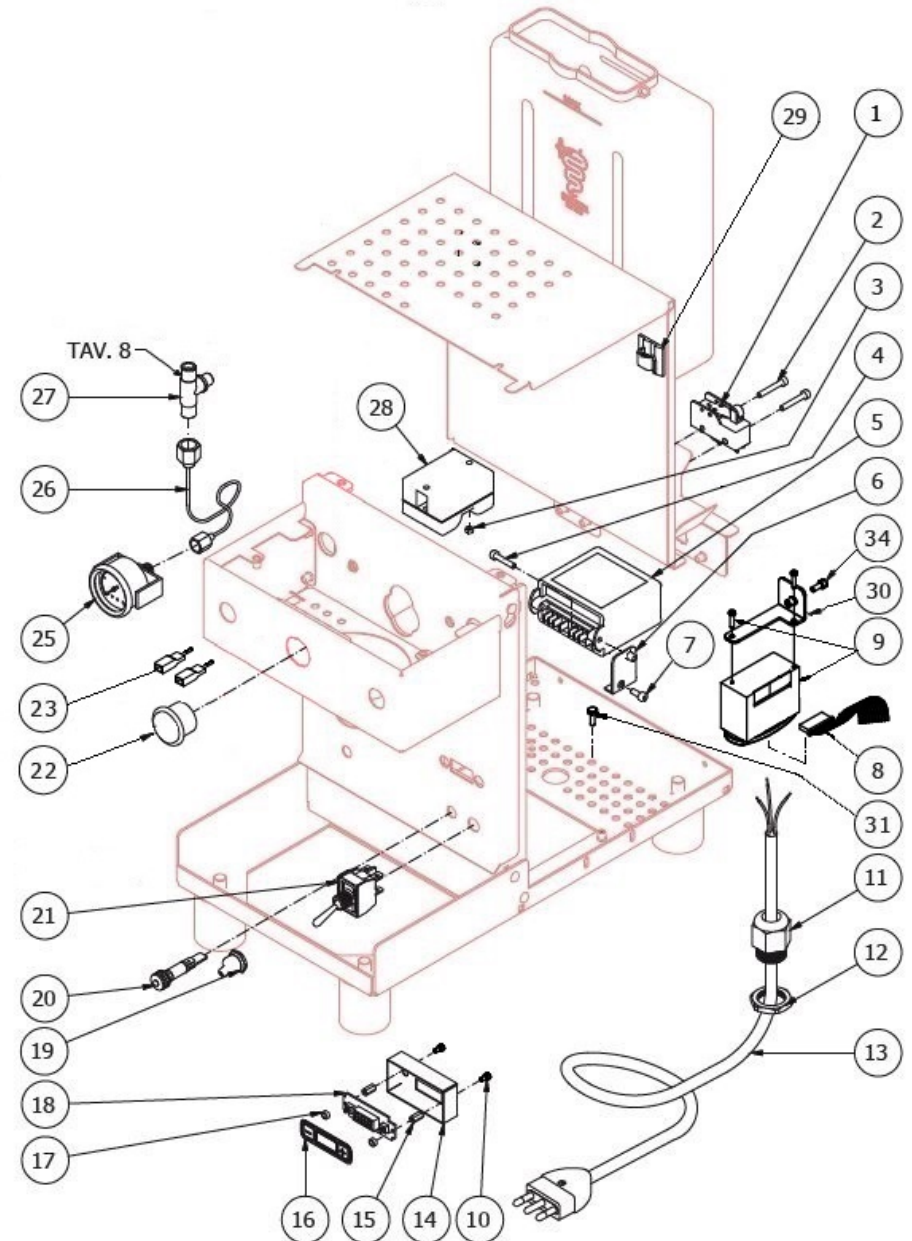

BEZZERA

CREMA

TABLE 7B
CREMA PM Pid

POS	CODE	DESCRIPTION
1	7633907	MICROSWITCH G31 L
2	7819911	SCREW TTEI M4X25 INOX
3	7822602	NUT M3 OT
4	7816005	SCREW TCEI M4X20 UNI 5931 A2
5	7661006R	LEVEL REGULATOR 100/120V 50/60HZ
5	7661007R	LEVEL REGULATOR 220/240V 50/60HZ
6	5058433LL	LEVEL REGULATOR SUPPORT
7	7816009	SCREW TCEI M4X10 UNI 5931A2
8	7663581	CONNECTING CABLE
9	7434020	THERMOSTAT TERMOPID 110V
9	7434021	THERMOSTAT TERMOPID 230/240V
10	7816016	SCREW TCEI M3X6
11	7614007	FAIRLEAD WITH HOLE RUBBER
12	7614006	NUT PG13.5
13	7555001	ELECTRIC CABLE WITH SHUKO PLUG
13	7551001	ELECTRIC CABLE WITH USA PLUG L=1.5M
13	7554001	ELECTRIC CABLE WITH ENGLISH PLUG
14	5053026LW	COVER
15	5191511	SPACER
16	5522076	TERMOPID PLATE
17	5191510	SPACER
18	7665529	DISPLAY PID
19	7372507	PROTECTION WITH NICKEL NUT IU0598
20	7633626	RED LED
21	7633326	BIPOLAR SWITCH LEVER
22	7633351	COFFEE ANTI-VANDAL SWITCH 110V
22	7633348	COFFEE ANTI-VANDAL SWITCH 230V
23	7663599	ANTI-VANDAL SWITCH CONNECTING CABLE W/FASTON
25	7432523	PRESSURE GAUGE D40 16BAR NEUTRAL
26	7400903	BOILER PRESSURE GAUGE CAPILLARY

BEZZERA

CREMA

TABLE 7B
CREMA PM Pid