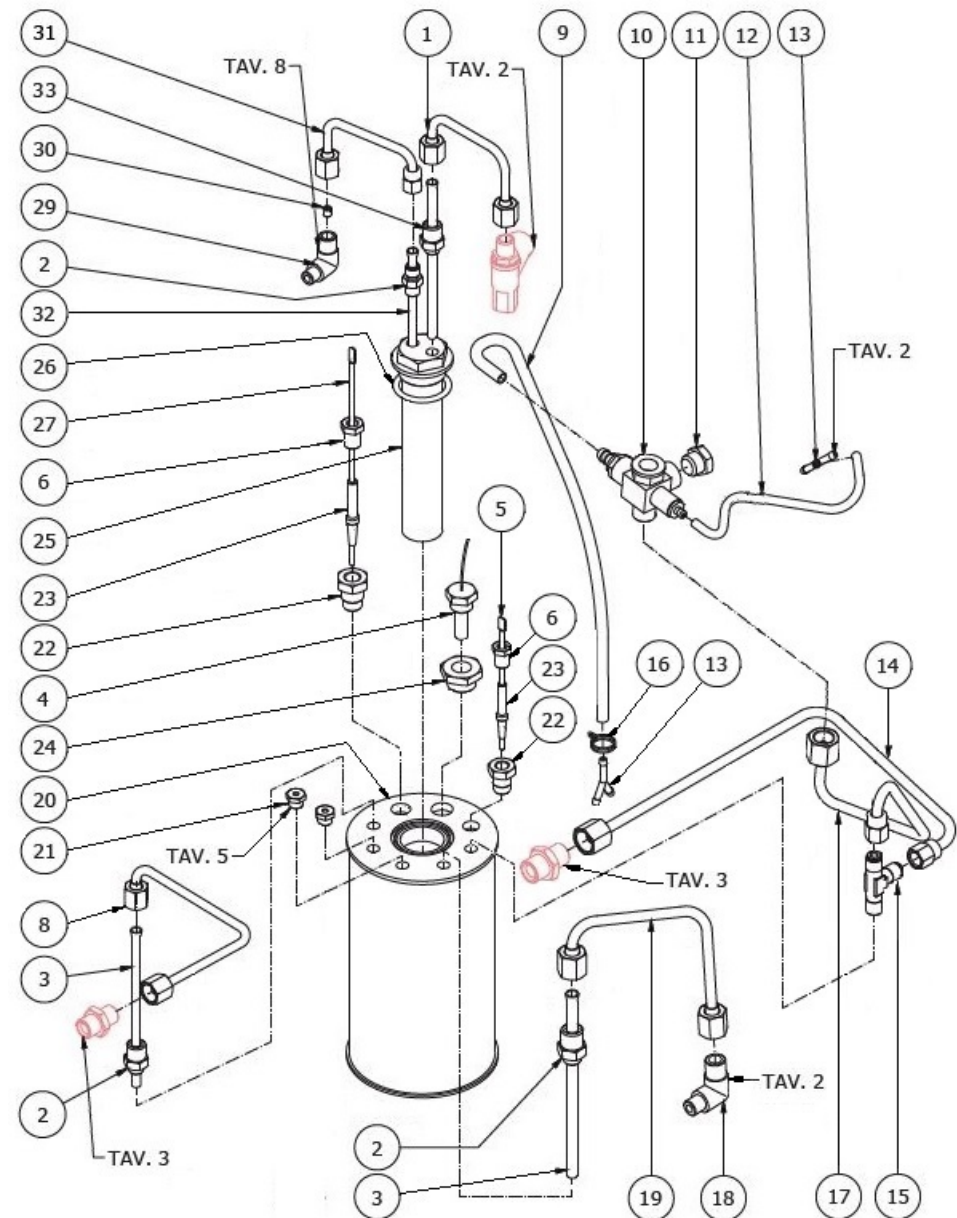

TABLE 3A
CREMA

BEZZERA

CREMA

TABLE 4
CREMA DE Pid

POS	CODE	DESCRIPTION
1	5162304LL	EXCHANGER CHARGE PIPE OF BZ07
2	5302006AL	FITTING M12X1/8
3	5192301	SUCTION D6X1 L=130MM PTFE
4	7666008	PROBE X THERMOPID AISI316 D3
5	5265804	LEVEL PROBE D3 X 110 X 6.3
6	5225205	STRAIGHT FITTING M10 OT
8	5162458LL	WATER TAP TUBE CREMA DE
9	5194549	HOSE Ø 8x5 SILICONE L=350
10	7433018	VALVE BODY C111P WITHOUT PRESSOSTAT
11	5226405AL	PLUG 1/4
12	5194616	HOSE 5X3 L=500 SILICONE
13	7303033	FITTING
14	5162457LL	STEAM TAP TUBE CREMA DE
14	5162457TP	STEAM TAP TUBE CREMA DE (NSF)
15	7304514TR	CONNECTOR TEE BRASS LEAD FREE
16	7611504	CLAMP 2.4
17	5162203.02LL	PRESSOSTAT PIPE FOR BZ07
17	5162203.02TP	PRESSOSTAT TUBE (NSF)
18	5301504AL	ELBOW FITTING M12X1/8
19	5162303.01LL	BOILER LOAD HOSE BZ07
20	5320520.01BL-AL	BOILER BZ07 WITHOUT LEAD AND NICKEL
20	5320529TP-AL	BOILER BZ13/LIVIA (NSF)
21	5226411TP	PLUG 1/8
22	5225209AL	FITTING M10X1/4
23	5192001	PROBE SHEATH D8 X 45 HOLE D3 PTFE
24	5225412AL	FITTING FOR TEMPERATURE PROBE
25	5329019DC-AL	EXCHANGER 2 HOLES L=140 BZ-STREGA
25	5329019TP-AL	EXCHANGER 2 HOLES L=140 BZ/STREGA (NSF)
26	5492025	GASKET D42X32X2 PTFE
27	5265811	LEVEL PROBE D3X160X4.8

BEZZERA

CREMA

TABLE 4
CREMA DE Pid

TABLE 4
CREMA DE Pid

POS	CODE	DESCRIPTION
29	5301504AL	ELBOW FITTING M12X1/8
30	5223005TP	JET M6 X 6 HOLE D1.2 OT
31	5162185.02LL	EXCHANGER TUBE/EV.GROUP
32	5192324	DRAW OUT D6X1 L=100 PTFE
33	5963186	ASSY INJECTOR 150MM 8HOLES W/ FITTING