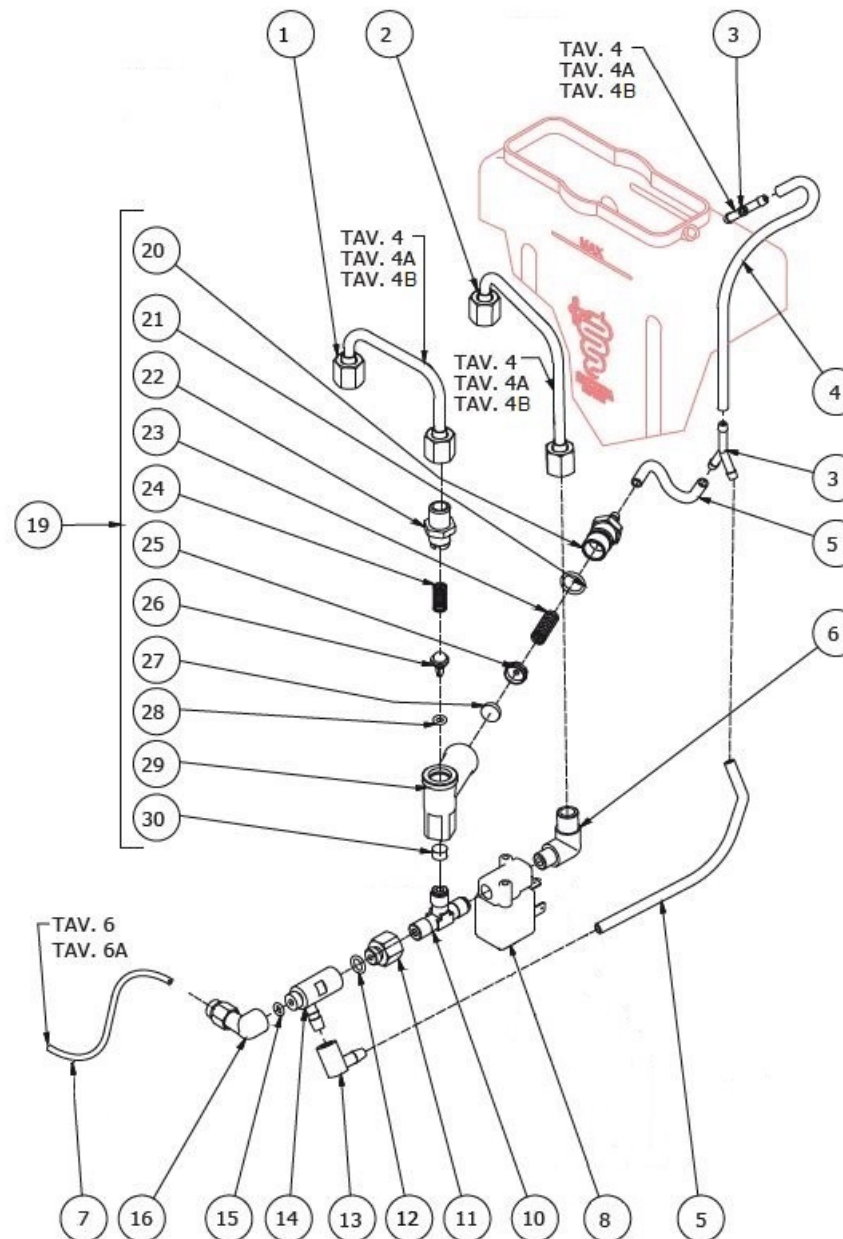

TABLE 2
CREMA

POS	CODE	DESCRIPTION
1	5162304LL	EXCHANGER CHARGE PIPE OF BZ07
2	5162303.01LL	BOILER LOAD HOSE BZ07
3	7303033	FITTING
4	5194610	HOSE 6X4 L=250 SILICONE
5	5194571	HOSE D6X4 L=200 SILICONE (R)
6	5301504AL	ELBOW FITTING M12X1/8
7	5194635	PUMP-SOLENOID VALVE HOSE(FROM 14.12.15)
8	7702322.01	EV.2WAY OLAB 220/230V 25BAR SMALL COIL
8	7701123.01	EV.2 WAY 110V 25BAR SMALL COIL
8	7702415.01	EV.2 WAY 240V 25BAR SMALL COIL
10	7304543TR	FITTING TEE CONICAL 1/8
11	5225411AL	REDUCTION 1/8
12	7496085.01	GASKET OR D7.2X1.9 NBR 70SH
13	7303006	RUBBER-HOLDER FITTING
14	7452516	SELF-PRIMING VALVE
15	7496018	OR GASKET 105
16	7303034TR	UNION ELBOW 1/8
19	5965212.01AL	ASSY OPV ADJUST. 9/12 BAR
20	5302077AL	FITTING PORT.M14X1 OTXTUBO6X4 OT57USA
21	7496052	OR GASKET 114 VITON
22	5302017AL	FITTING M12 ES16 H26.5 OT57USA
23	5471539	CALIBRATED SPRING D.1,6
24	5471505	CALIBRATED SPRING D0.45 H22 AISI302
25	5224620AL	GASKET-HOLDER ES.12X6.8 OT57USA
26	5224615AL	GASKET-HOLDER SURP.VALVE OT57USA
27	5493042	GASKET D.11X3
28	7496018	OR GASKET 105
29	5283053TP	SURPRESSION VALVE BODY
30	5471019	FILTER D8,5X5 AISI304

TABLE 2
CREMA