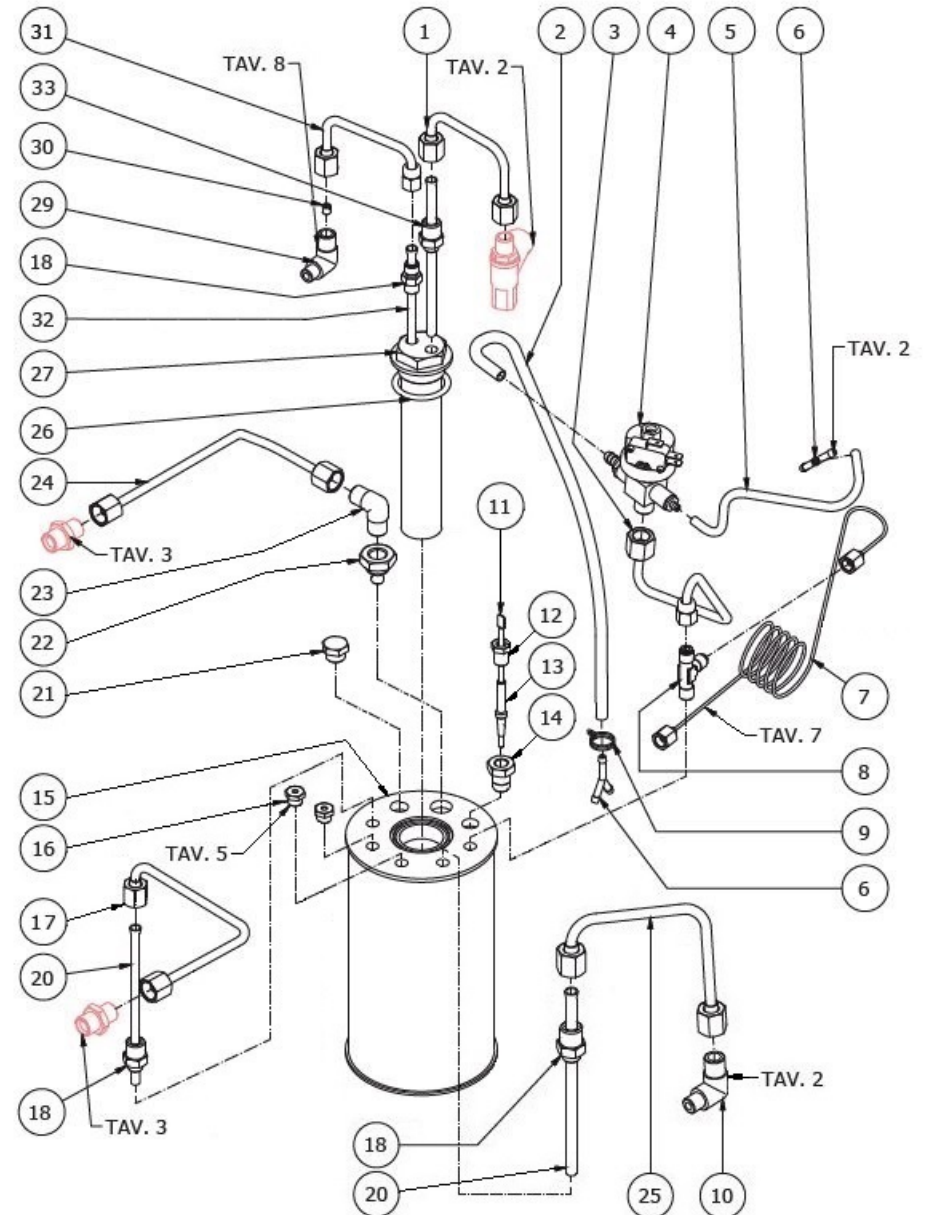

TABLE 4A
CREMA PM

POS	CODE	DESCRIPTION
1	5162304LL	EXCHANGER CHARGE PIPE OF BZ07
2	5194549	HOSE Ø 8x5 SILICONE L=350
3	5162203.02LL	PRESSOSTAT PIPE FOR BZ07
3	5162203.02TP	PRESSOSTAT TUBE (NSF)
4	7433012	PRESSOSTAT XP110+C110P 1,2BAR 15A
5	5194616	HOSE 5X3 L=500 SILICONE
6	7303033	FITTING
7	7400911	BOILER CAPILL.
8	7304514TR	CONNECTOR TEE BRASS LEAD FREE
9	7611504	CLAMP 2.4
10	5301504AL	ELBOW FITTING M12X1/8
11	5265804	LEVEL PROBE D3 X 110 X 6.3
12	5225205	STRAIGHT FITTING M10 OT
13	5192001	PROBE SHEATH D8 X 45 HOLE D3 PTFE
14	5225209AL	FITTING M10X1/4
15	5320520.01BL-AL	BOILER BZ07 WITHOUT LEAD AND NICKEL
15	5320529TP-AL	BOILER BZ13/LIVIA (NSF)
16	5226411TP	PLUG 1/8
17	5162460LL	WATER TAP TUBE CREMA PM
18	5302006AL	FITTING M12X1/8
20	5192301	SUCTION D6X1 L=130MM PTFE
21	5226405AL	PLUG 1/4
22	5302070AL	FITTING 3/8
23	5301506TR	UNION ELBOW M13X1/4
24	5162459LL	STEAM TAP TUBE CREMA PM
24	5162459TP	STEAM TAP TUBE CREMA PM (NSF)
25	5162303.01LL	BOILER LOAD HOSE BZ07
26	5492025	GASKET D42X32X2 PTFE
27	5329019DC-AL	EXCHANGER 2 HOLES L=140 BZ-STREGA
27	5329019TP-AL	EXCHANGER 2 HOLES L=140 BZ/STREGA (NSF)

TABLE 4A
CREMA PM