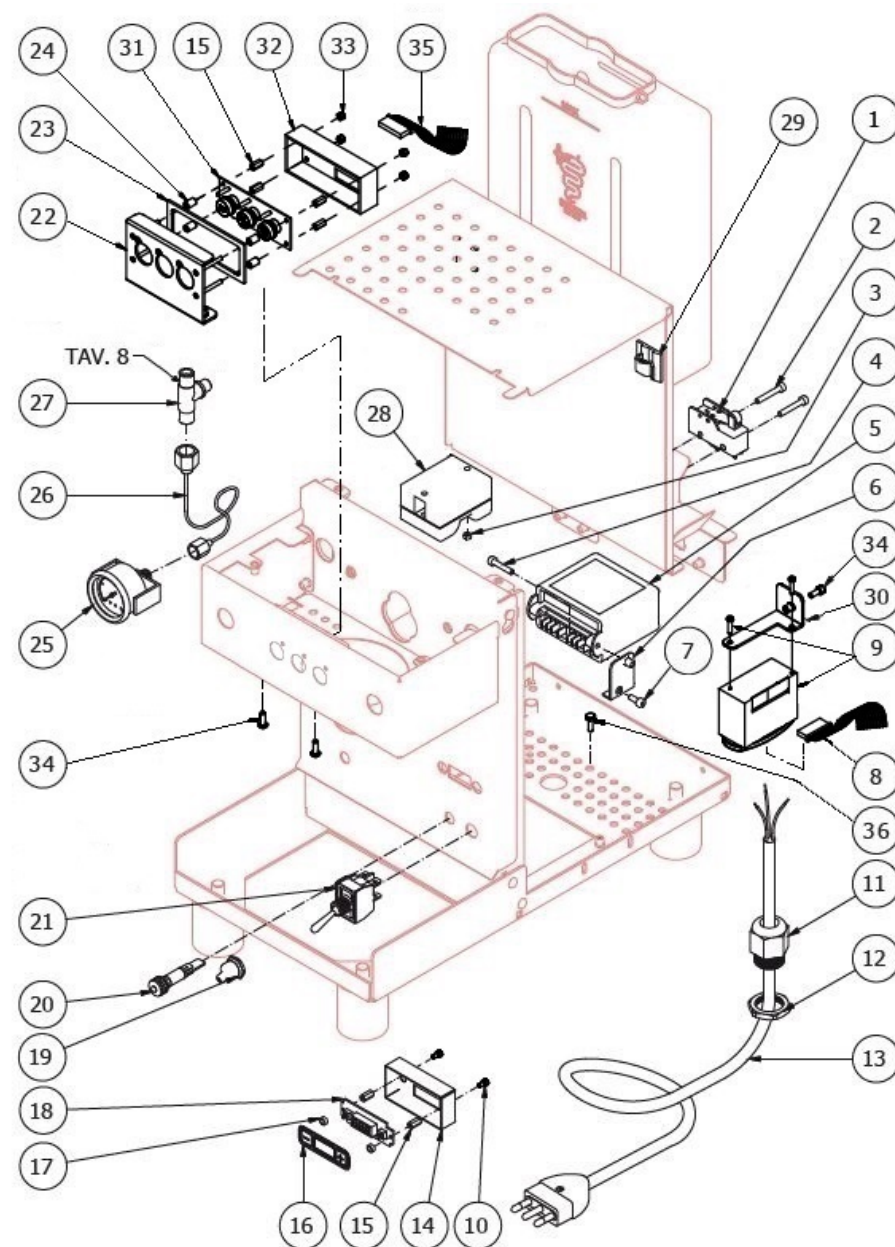

BEZZERA

CREMA

TABLE 7A
CREMA DE Pid

BEZZERA

CREMA

TABLE 7A
CREMA DE Pid

POS	CODE	DESCRIPTION
27	5300513TR	UNION
28	7635424.01	RELAIS SSR FOR T.PID
29	7611517	CLAMP
30	5018468LL	PID SUPPORT W/COMPASSES
31	7665021	PUSHBUTTON 3 KEYS BLACK
32	7370505	COVER
33	7812402	NUT M3 UNI7473 A2 SELF-LOCKING INOX
34	7819901	SCREW TTEI M4X12 ISO 7380 A2 INOX
35	7636604	STRIP-LINE 8 POLES
36	7826401	SCREW TE M4X12 UNI5739 OT

BEZZERA

CREMA

TABLE 7A
CREMA DE Pid

BEZZERA

CREMA

TABLE 7B
CREMA PM Pid

POS	CODE	DESCRIPTION
1	7633907	MICROSWITCH G31 L
2	7819911	SCREW TTEI M4X25 INOX
3	7822602	NUT M3 OT
4	7816005	SCREW TCEI M4X20 UNI 5931 A2
5	7661006R	LEVEL REGULATOR 100/120V 50/60HZ
5	7661007R	LEVEL REGULATOR 220/240V 50/60HZ
6	5058433LL	LEVEL REGULATOR SUPPORT
7	7816009	SCREW TCEI M4X10 UNI 5931A2
8	7663581	CONNECTING CABLE
9	7434020	THERMOSTAT TERMOPID 110V
9	7434021	THERMOSTAT TERMOPID 230/240V
10	7816016	SCREW TCEI M3X6
11	7614007	FAIRLEAD WITH HOLE RUBBER
12	7614006	NUT PG13.5
13	7555001	ELECTRIC CABLE WITH SHUKO PLUG
13	7551001	ELECTRIC CABLE WITH USA PLUG L=1.5M
13	7554001	ELECTRIC CABLE WITH ENGLISH PLUG
14	5053026LW	COVER
15	5191511	SPACER
16	5522076	TERMOPID PLATE
17	5191510	SPACER
18	7665529	DISPLAY PID
19	7372507	PROTECTION WITH NICKEL NUT IU0598
20	7633626	RED LED
21	7633326	BIPOLAR SWITCH LEVER
22	7633351	COFFEE ANTI-VANDAL SWITCH 110V
22	7633348	COFFEE ANTI-VANDAL SWITCH 230V
23	7663599	ANTI-VANDAL SWITCH CONNECTING CABLE W/FASTON
25	7432523	PRESSURE GAUGE D40 16BAR NEUTRAL
26	7400903	BOILER PRESSURE GAUGE CAPILLARY