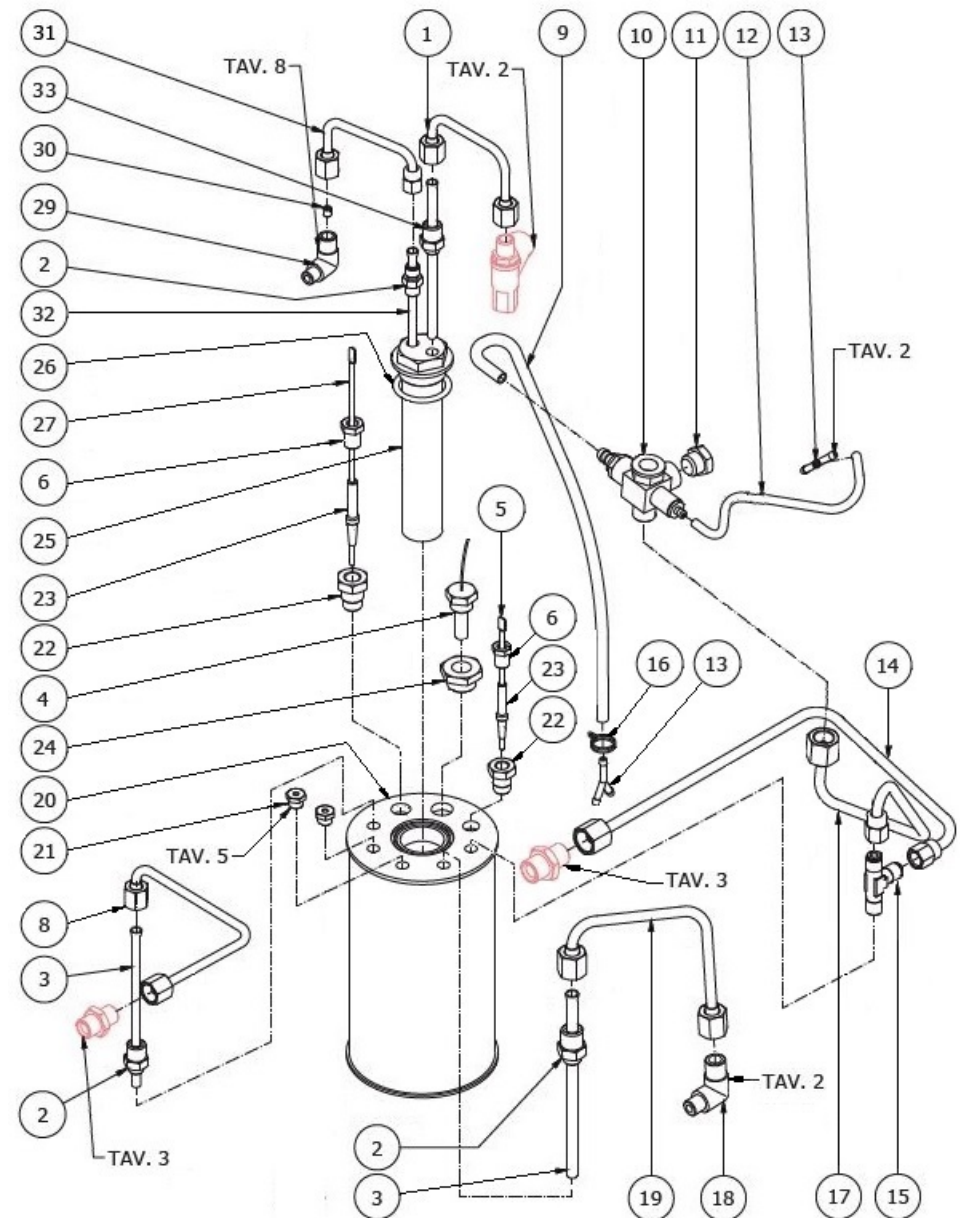

TABLE 4
CREMA DE Pid

TABLE 4A
CREMA PM

POS	CODE	DESCRIPTION
1	5162304LL	EXCHANGER CHARGE PIPE OF BZ07
2	5194549	HOSE Ø 8x5 SILICONE L=350
3	5162203.02LL	PRESSOSTAT PIPE FOR BZ07
3	5162203.02TP	PRESSOSTAT TUBE (NSF)
4	7433012	PRESSOSTAT XP110+C110P 1,2BAR 15A
5	5194616	HOSE 5X3 L=500 SILICONE
6	7303033	FITTING
7	7400911	BOILER CAPILL.
8	7304514TR	CONNECTOR TEE BRASS LEAD FREE
9	7611504	CLAMP 2.4
10	5301504AL	ELBOW FITTING M12X1/8
11	5265804	LEVEL PROBE D3 X 110 X 6.3
12	5225205	STRAIGHT FITTING M10 OT
13	5192001	PROBE SHEATH D8 X 45 HOLE D3 PTFE
14	5225209AL	FITTING M10X1/4
15	5320520.01BL-AL	BOILER BZ07 WITHOUT LEAD AND NICKEL
15	5320529TP-AL	BOILER BZ13/LIVIA (NSF)
16	5226411TP	PLUG 1/8
17	5162460LL	WATER TAP TUBE CREMA PM
18	5302006AL	FITTING M12X1/8
20	5192301	SUCTION D6X1 L=130MM PTFE
21	5226405AL	PLUG 1/4
22	5302070AL	FITTING 3/8
23	5301506TR	UNION ELBOW M13X1/4
24	5162459LL	STEAM TAP TUBE CREMA PM
24	5162459TP	STEAM TAP TUBE CREMA PM (NSF)
25	5162303.01LL	BOILER LOAD HOSE BZ07
26	5492025	GASKET D42X32X2 PTFE
27	5329019DC-AL	EXCHANGER 2 HOLES L=140 BZ-STREGA
27	5329019TP-AL	EXCHANGER 2 HOLES L=140 BZ/STREGA (NSF)