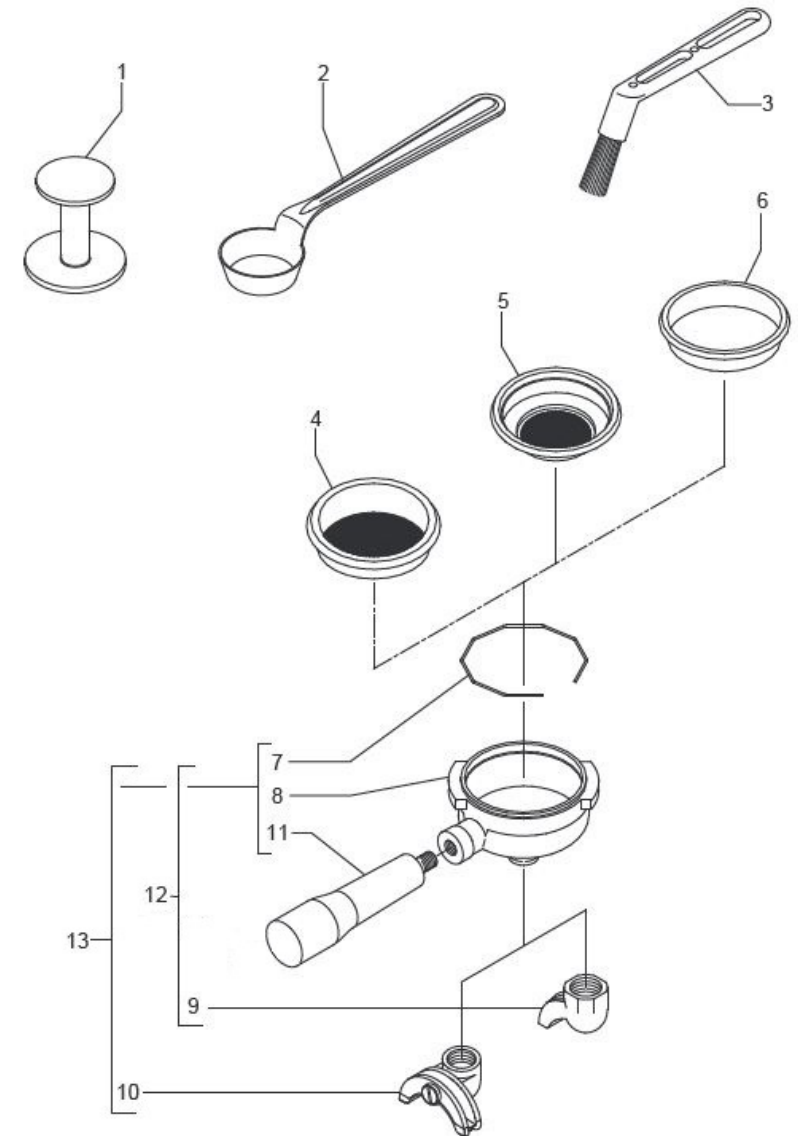

BEZZERA

CREMA

TABLE 9
CREMA

POS	CODE	DESCRIPTION
1	5373001	COFFEE-PRESS ABS
2	5372101	BLACK MEASURE
3	7990603	CLEANING BRUSH FOR COFFEE MACHINE
4	5471035	FILTER 2 CUPS 20 GRAMS
5	5471031.01	FILTER 1 CUP 10 GRAMS
6	5471038	BLIND FILTER AISI304
7	5471527	FILTER-HOLDER SPRING D1.2 AISI 302
8	5286016TW	FILTERHOLDER TILTED HANDLE BZ GROUP
9	7288505TW	SPOUT 1 WAY SHORT
10	7288501TW	SPOUT 2 WAY SHORT
11	7371520	WOODEN FILTER-HOLDER HANDLE
12	5965648R	ASSY FILTER-HOLDER BZ GROUP 1CUP, SHORT SPOUT, WOODEN
13	5965640R	ASSY FILTER-HOLDER BZ GROUP 2CUPS, SHORT SPOUT, WOODEN

BEZZERA

CREMA

TABLE 9
CREMA