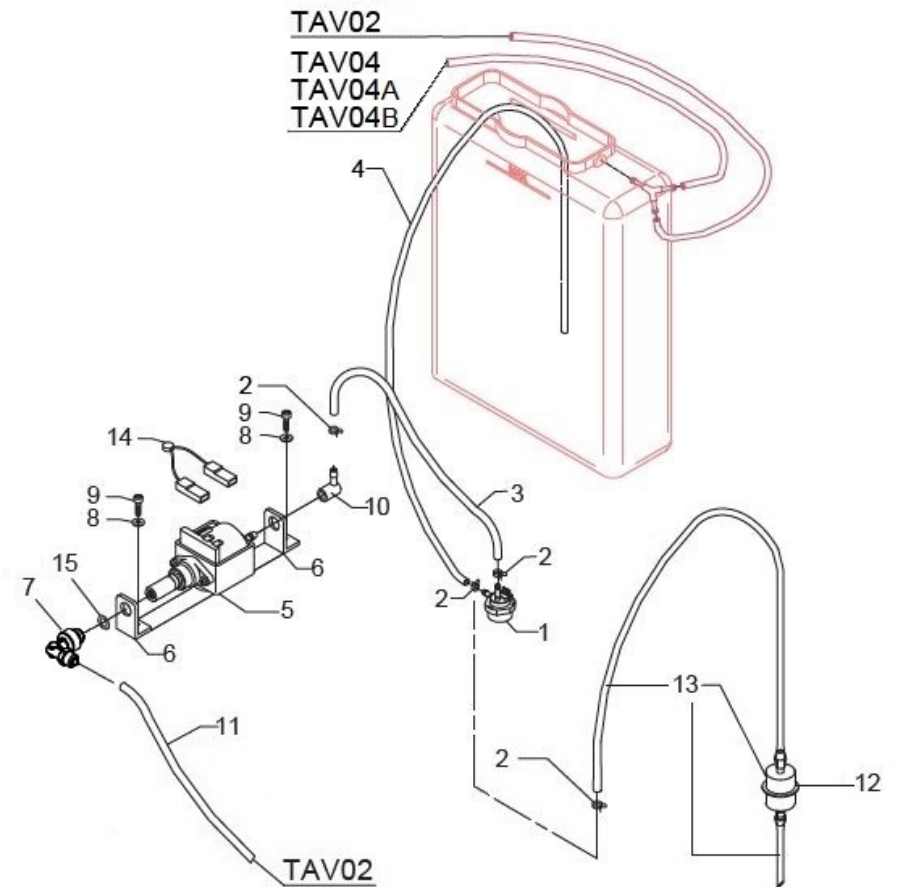

TABLE 5
CREMA

TABLE 6
CREMA DE Pid

POS	CODE	DESCRIPTION
1	7431002	FLOW METER LOW PRESSURE
2	7611516	CLAMP 10086
3	5194570	CRYSTAL TUBE D8X5 L=150MM
4	5194582	HOSE 8X5 L=750 SILICONE
5	7731023.01	VIBRATION PUMP OL PLUS 230V 50HZ OT57
5	7731024.01	VIBRATION PUMP PLUS 120V 60HZ OT57
5	7731026.01	VIBRATION PUMP OL PLUS 220V 50/60HZ
5	7731027.01	VIBRATION PUMP PLUS 240V 50HZ OT57
6	7470602	VIBRATION-DAMPING
7	7303056R	ELBOW FITTING M1/8
8	7815003	PLAIN WASHER D5 UNI 6592 A2
9	7816004	SCREW TCEI M4X16 A2
10	7303006	RUBBER-HOLDER FITTING
11	5194635	PUMP-SOLENOID VALVE HOSE(FROM 14.12.15)
12	7374015	WATER FILTER 200 MICRON
13	5194582R	WATER SOFTENER KIT BZ GROUP MODELS
14	7634816	THERMIC SAFETY DEV.AUT.PUMP 100°
15	7496023	GASKET OR 106 VITON

TABLE 6
CREMA DE Pid

TABLE 6A
CREMA PM/PM Pid

POS	CODE	DESCRIPTION
1	5194635	PUMP-SOLENOID VALVE HOSE(FROM 14.12.15)
2	7611516	CLAMP 10086
3	7303006	RUBBER-HOLDER FITTING
4	5194582	HOSE 8X5 L=750 SILICONE
5	7731023.01	VIBRATION PUMP OL PLUS 230V 50HZ OT57
5	7731024.01	VIBRATION PUMP PLUS 120V 60HZ OT57
5	7731026.01	VIBRATION PUMP OL PLUS 220V 50/60HZ
5	7731027.01	VIBRATION PUMP PLUS 240V 50HZ OT57
6	7470602	VIBRATION-DAMPING
7	7303056R	ELBOW FITTING M1/8
8	7815003	PLAIN WASHER D5 UNI 6592 A2
9	7816004	SCREW TCEI M4X16 A2
10	7374015	WATER FILTER 200 MICRON
11	5194582R	WATER SOFTENER KIT BZ GROUP MODELS
12	7634816	THERMIC SAFETY DEV.AUT.PUMP 100°
13	7496023	GASKET OR 106 VITON