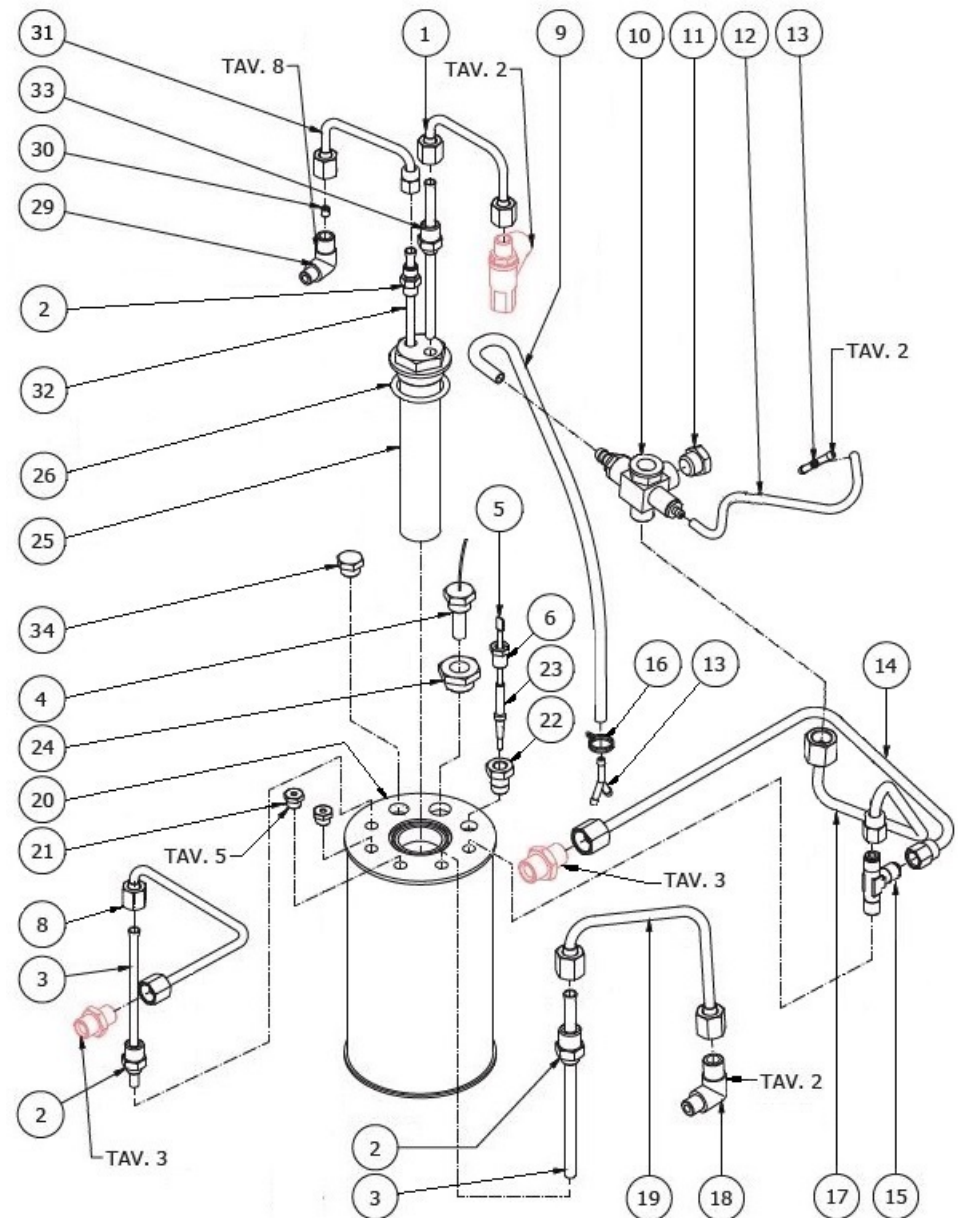

BEZZERA

CREMA

TABLE 4B
CREMA PM Pid

POS	CODE	DESCRIPTION
1	5162304LL	EXCHANGER CHARGE PIPE OF BZ07
2	5302006AL	FITTING M12X1/8
3	5192301	SUCTION D6X1 L=130MM PTFE
4	7666008	PROBE X THERMOPID AISI316 D3
5	5265804	LEVEL PROBE D3 X 110 X 6.3
6	5225205	STRAIGHT FITTING M10 OT
8	5162458LL	WATER TAP TUBE CREMA DE
9	5194549	HOSE Ø 8x5 SILICONE L=350
10	7433018	VALVE BODY C111P WITHOUT PRESSOSTAT
11	5226405AL	PLUG 1/4
12	5194616	HOSE 5X3 L=500 SILICONE
13	7303033	FITTING
14	5162457LL	STEAM TAP TUBE CREMA DE
14	5162457TP	STEAM TAP TUBE CREMA DE (NSF)
15	7304514TR	CONNECTOR TEE BRASS LEAD FREE
16	7611504	CLAMP 2.4
17	5162203.02LL	PRESSOSTAT PIPE FOR BZ07
17	5162203.02TP	PRESSOSTAT TUBE (NSF)
18	5301504AL	ELBOW FITTING M12X1/8
19	5162303.01LL	BOILER LOAD HOSE BZ07
20	5320520.01BL-AL	BOILER BZ07 WITHOUT LEAD AND NICKEL
20	5320529TP-AL	BOILER BZ13/LIVIA (NSF)
21	5226411TP	PLUG 1/8
22	5225209AL	FITTING M10X1/4
23	5192001	PROBE SHEATH D8 X 45 HOLE D3 PTFE
24	5225412AL	FITTING FOR TEMPERATURE PROBE
25	5329019DC-AL	EXCHANGER 2 HOLES L=140 BZ-STREGA
25	5329019TP-AL	EXCHANGER 2 HOLES L=140 BZ/STREGA (NSF)
26	5492025	GASKET D42X32X2 PTFE
29	5301504AL	ELBOW FITTING M12X1/8

BEZZERA

CREMA

TABLE 4B
CREMA PM Pid