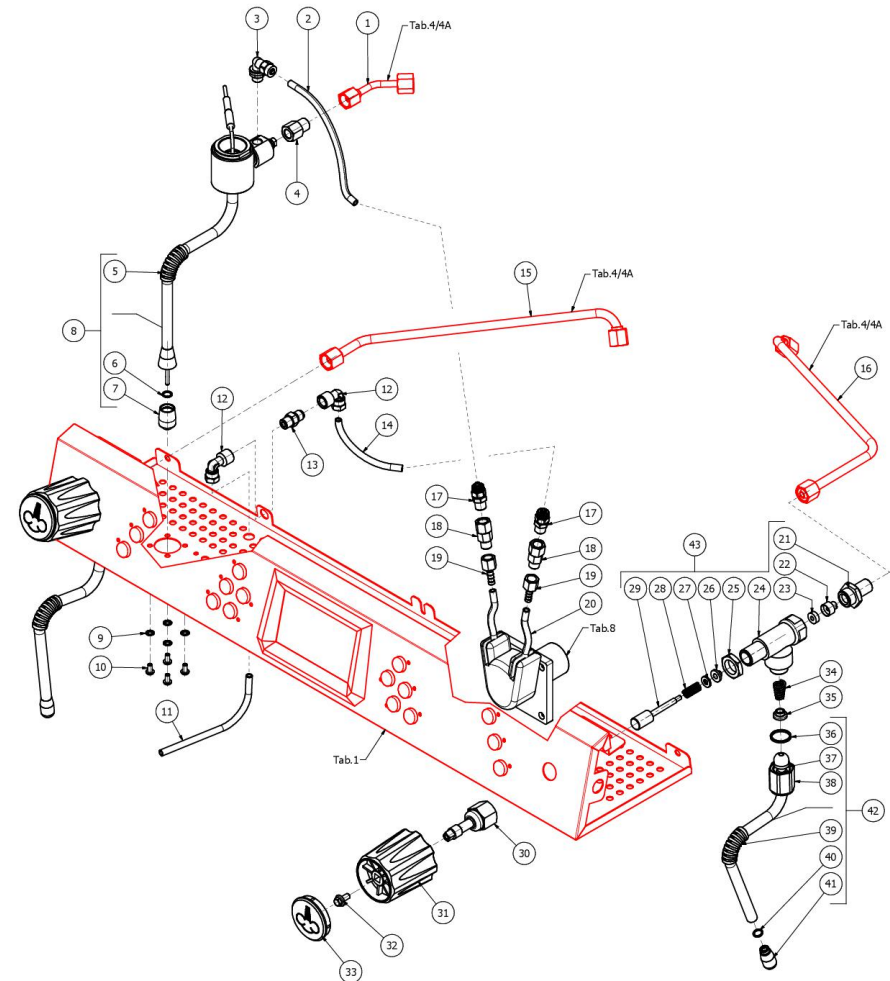

BEZZERA

ARCADIA Brewing profile

TABLE 7
ARCADIA Brewing profile

POS	CODE	DESCRIPTION
31	5371815	BLACK KNOB
32	7819920	SCREWS TE M5X10 C/KNURLED STAINLESS STEEL WASHER INOX A2
33	5373931CM	STEAM DISK
34	5471532.01	SPRING FOR ARTICULATION
35	5190501	CUP FOR FITTING PTFE/GLASS
36	5494021	NUT GASKET PTFE H=1,5
37	5494020	GLOBE GASKET 14.3 PTFE
38	5221872.01	LOOSEN NUT 3/8
39	7371004	STEAM PIPE PROTECTION
40	7496095	OR GASKET 6X1.2 EPDM70
41	5266610	4-HOLE STEAM TERMINAL AISI303
42	7479993.02	STEAM TUBE TERMINAL 4 WAYS ARCADIA
43	5964104	ASSY TAP 3/8

BEZZERA

ARCADIA Brewing profile

TABLE 7
ARCADIA Brewing profile