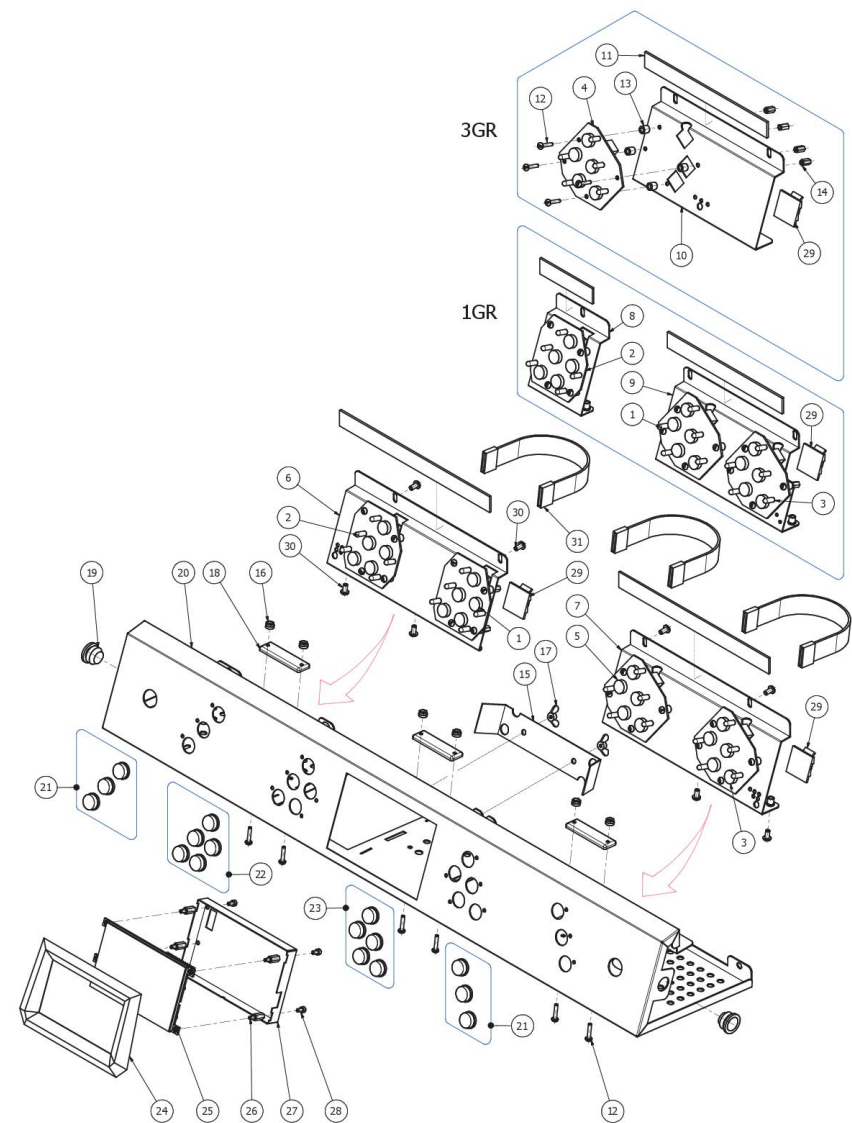

BEZZERA

ARCADIA Brewing profile

TABLE 2
ARCADIA Brewing profile

BEZZERA**ARCADIA Brewing profile**

TABLE 2

ARCADIA Brewing profile

POS	CODE	DESCRIPTION
26	7639918	SPACER M3 H12
27	5033005.01LL	COVERAGE DISP.ARCADIA F1 WITH
28	7816016	SCREW TCEI M3X6
29	7611517	CLAMP
30	7819908	SCREW TTEI M4X8
31	7663591	PUSH BUTTON CABLE-ARCADIA DISPLAY

BEZZERA**ARCADIA Brewing profile**

TABLE 2

ARCADIA Brewing profile

BEZZERA

ARCADIA Brewing profile

TABLE 3 - (up to 11/03/2019)
ARCADIA Brewing profile

POS	CODE	DESCRIPTION
1	7304502TR	STRAIGHT FITTING 1/8
2	5223024	JET M5X5 HOLE D0.8 OT
3	7703016	BIG ELECTROPILOT OLAB 3 WAY
4	7630340	COIL EV.220/230V OLAB 2-3 WAY GR
5	5370313	GROUP E.VALVE DRAIN RUBBER HOLDER
6	7611516	CLAMP 10086
7	5194554	SURPRESSION VALVE DRAIN HOSE
7	5194549	HOSE Ø 8x5 SILICONE L=350
8	7304508LA	FITTING SERTO 1/8 M5 THREADED
9	7702319	EV.3 WAY OLAB 220/230V BIG COIL
10	7304541TR	RIGHT FITTING 1/8 X 1/8
11	5018472LL	ARCADIA GROUP SUPPORT W/COMPASS
12	7816014	SCREW M8X20 UNI5931 A2
13	7816017	SCREW TCEI M4X6
14	7814001	WASHER D4 DIN 6798A A2
15	7666003	PROBE RING FOR PID
16	5963182	ASSY RESIST.DOUBLE CARTRIDGE 220/24
17	5283046AL	BODY GROUP BZ07 OT60
18	7816001	SCREW TCEI M5X12 UNI 5931 A2
19	7496004.01	GASKET OR 139 VITON FDA
20	5280502TW-AL	COUPLING RING DENICROMAL
21	7493008	CONICAL GASKET H9.3 NBR 90SH PEROS.
22	5285512AL	SHOWER-HOLDER FOR DIFFUSION
23	5285513AL	DIFFUSOR
24	5470515.01	SHOWER D57
25	7809903	SCREWS POLIERS M5X16 A4 AISI316