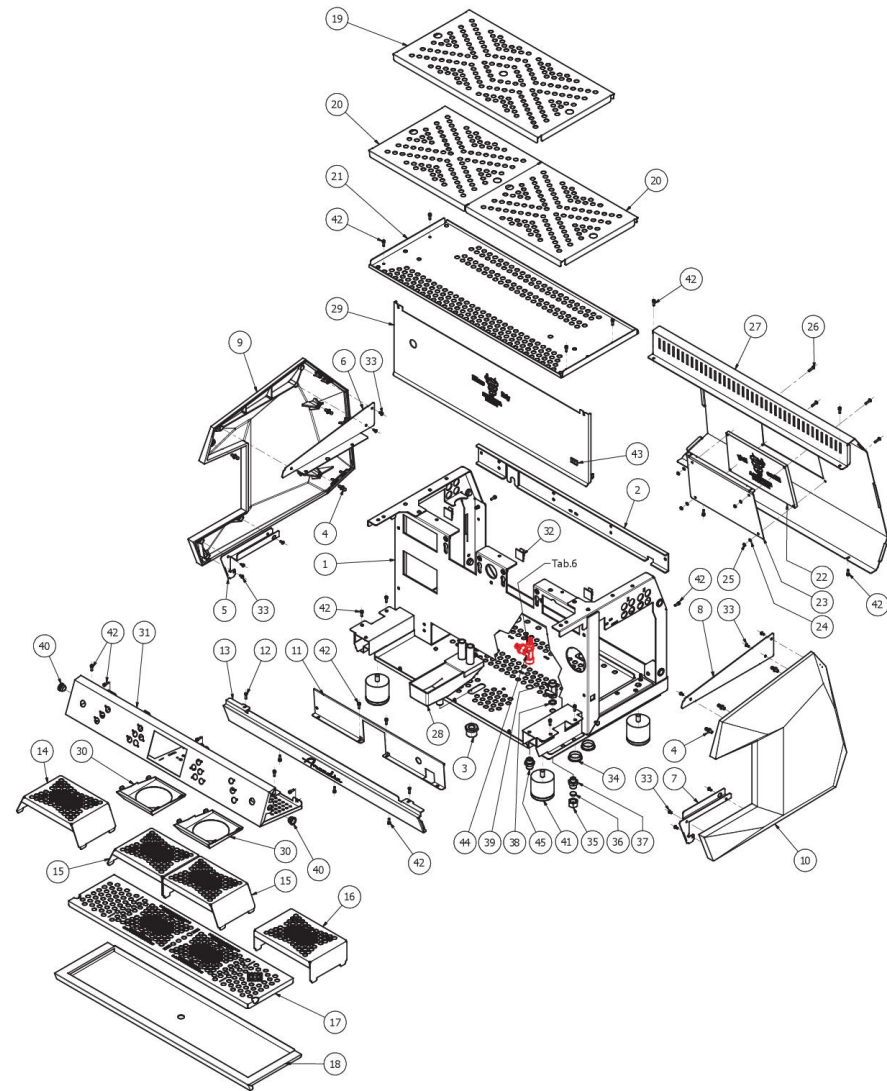

BEZZERA

ARCADIA Brewing profile

POS	CODE	DESCRIPTION
1	5964677	ASSY FRAME 3GR
1	5964678	ASSY FRAME 2GR
1	5964679	ASSY FRAME 1GR
2	5035729LL	ARCADIA CROSSBAR 2GR W/COMPASSES
2	5035730LL	ARCADIA CROSSBAR 3GR W/COMPASSES
2	5035731LL	ARCADIA CROSSBAR 1GR W/COMPASSES
3	5225294	FITTING M/F 3/4X3/8
4	7999915	STUD M6
5	5056014LW	LEFT LATERAL BOTTOM SIDE-ARCADIA
6	5056015LW	LEFT LATERAL TOP SIDE-ARCADIA
7	5056012LW	RIGHT LATERAL BOTTOM SIDE-ARCADIA
8	5056013LW	RIGHT LATERAL TOP SIDE-ARCADIA
9	5370917YE1	ARCADIA LEFT SIDE WHITE AND 8 RACE
9	5370917YE	ARCADIA LEFT SIDE WHITE
9	5370917YD1	ORANGE LEFT ARCADIA PANEL WITH
9	5370917VU	ARCADIA LEFT SIDE RUST
9	5370917VT	ARCADIA LEFT SIDE RED
9	5370917VS	ARCADIA LEFT SIDE GOLD
9	5370917VH	ARCADIA LEFT SIDE BLACK
10	5370916YE1	ARCADIA RIGHT WHITE PANEL WITH 8
10	5370916YE	RIGHT LATERAL SIDE-ARCADIA WHITE
10	5370916YD1	ORANGE RIGHT ARCADIA PANEL WITH
10	5370916VU	RUST RIGHT ARCADIA PANEL
10	5370916VT	ARCADIA RIGHT SIDE RED
10	5370916VS	RIGHT ARCADIA GOLD PANEL
10	5370916VH	RIGHT LATERAL SIDE-ARCADIA BLACK
11	5053041.01LL	PROTECTION BASEMENT ARCADIA
11	5053040.01LL	PROTECTION BASEMENT ARCADIA
11	5053039.01LL	PROTECTION BASEMENT ARCADIA DISPLAY
12	7817801	SCREW TPS M4X16 DIN 7688 A2

BEZZERA

ARCADIA Brewing profile

TABLE 1
ARCADIA Brewing profile