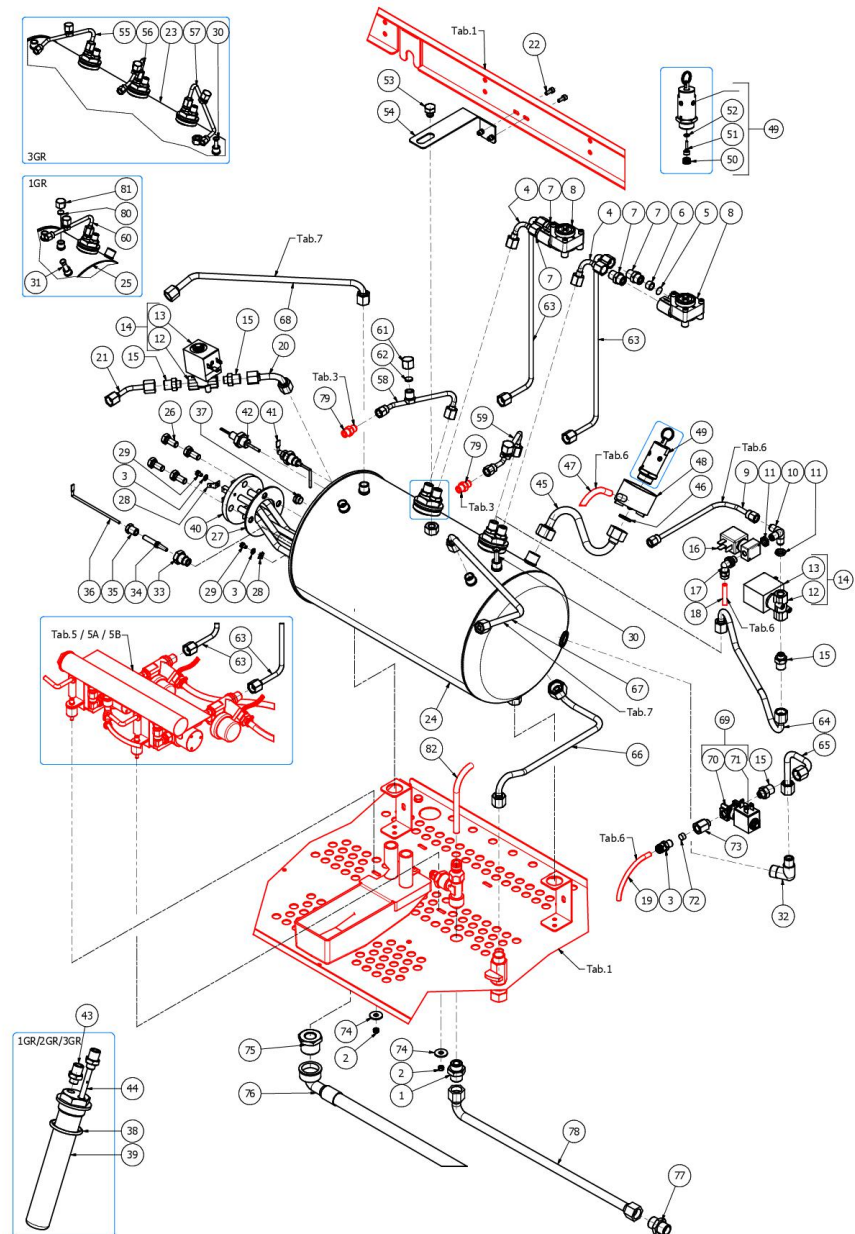

BEZZERA

ARCADIA Brewing profile

TABLE 4 - (up to 11/03/2019)
ARCADIA Brewing profile

POS	CODE	DESCRIPTION
58	5162441LL	EXIT EXCHANGER TUBE (1°)2GR
59	5162442LL	EXIT EXCHANGER TUBE (2°) 2GR
60	5162443LL	EXIT EXCHANGER TUBE (1°) 1GR
61	5221813	PLUG M12X1 OT
62	5492008	GASKET D10 X 2
63	5162440LL	EXCHANGER TUBE 1°-2°-3° 3GR
64	5163356LL	TUBE EV.WATER ARCADIA 2/3GR.
65	5163369LL	LOAD TUBE BOILER
66	5163358LL	DRAIN TUBE BOILER ARCADIA
67	5163360.01LL	STEAM TUBE RIGHT ARCADIA 2/3 GR.
68	5163367LL	STEAM TUBE LEFT ARCADIA 3GR.
69	7702322	EV.2VIE OLAB 220/230V 25BAR SMALL
70	7703018	ELECTROPILOT OLAB 2 WAY SMALL
71	7630341	COIL EV.220/230V OLAB 2 WAY SMALL
72	5471019	FILTER D8,5X5 AISI304
73	5225310AL	FITTING MF 1/8
74	7815002	ROSE D6.4X18X1,6 DIN 9021 A2
75	5225294	FITTING M/F 3/4X3/8
76	7303503	PIPE D12.7X18.8 3/4FC L=200CM
77	5302034AL	FITTING 3/8
78	7200504.01	FLEX INOX 3/8
79	7304502TR	STRAIGHT FITTING 1/8
80	5492020	GASKET D11.5 X 2
81	5221840	CAP NUT M13 OT
82	5194673	TUBE FEP D8 L=410 ENTER/PUMP

BEZZERA

ARCADIA Brewing profile

TABLE 4 - (up to 11/03/2019)
ARCADIA Brewing profile