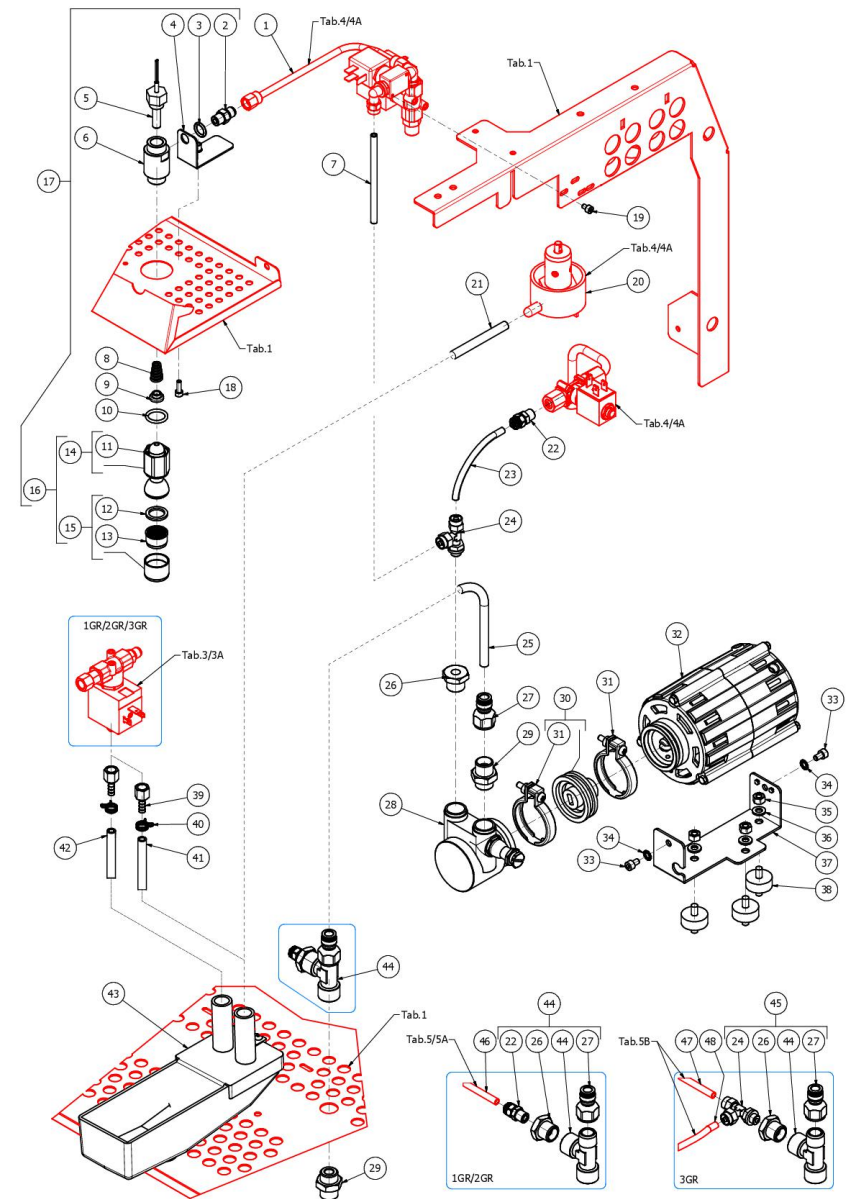

TABLE 6
ARCADIA Brewing profile

TABLE 7
ARCADIA Brewing profile

POS	CODE	DESCRIPTION
1	5162444LL	AUTOMATIC STEAM TUBE
2	5194674	TUBE PTFE 6X100
3	7304536TR	UNION ELBOW D6 1/8"G RUVECO
4	5225414AL	REDUCTION M12X1/8
5	7371003	STEAM PIPE PROTECTION
6	7496091	OR GASKET 108
7	7305017	TERMINAL STEAM 3 HOLES
8	7479987	NOZZLE STEAM WITH TIMER PROBE 011
9	7814001	WASHER D4 DIN 6798A A2
10	7819908	SCREW TTEI M4X8
11	5194542.01	SILICONE DISCHARGED PIPE L=700
12	7303010	UNION ELBOW 1/8
13	7304502TR	STRAIGHT FITTING 1/8
14	5194675	TUBE PTFE 6X30
15	5163367LL	STEAM TUBE LEFT ARCADIA 3GR.
16	5163360.01LL	STEAM TUBE RIGHT ARCADIA 2/3 GR.
17	7304534TR	STRAIGHT FITTING M1/8
18	7304541TR	RIGHT FITTING 1/8 X 1/8
19	5370313	GROUP E. VALVE DRAIN RUBBER HOLDER
20	7730512	PUMP ARCADIA
21	5225309	FITTING M13X3/8
22	5224603TP	GASKET HOLDER D12X12 BRASS PB-NI FR
23	5496042	GASKET D11X4X4 EPT 70
24	5283058	TAP BODY 3/8
25	5221826	NUT 3/8
26	5494004	GASKET D12 X 6 PTFE GRAPHITIZED
27	5261801	WASHER D11
28	5471513	SPRING D8 H17 AISI302
29	5260205DL	SHAFT D12X60,5 AISI303
30	5964097	ASSY TAP ROD ARCADIA

TABLE 7
ARCADIA Brewing profile

BEZZERA

ARCADIA Brewing profile

TABLE 7
ARCADIA Brewing profile

POS	CODE	DESCRIPTION
31	5371815	BLACK KNOB
32	7819920	SCREWS TE M5X10 C/KNURLED STAINLESS STEEL WASHER INOX A2
33	5373931CM	STEAM DISK
34	5471532.01	SPRING FOR ARTICULATION
35	5190501	CUP FOR FITTING PTFE/GLASS
36	5494021	NUT GASKET PTFE H=1,5
37	5494020	GLOBE GASKET 14.3 PTFE
38	5221872.01	LOOSEN NUT 3/8
39	7371004	STEAM PIPE PROTECTION
40	7496095	OR GASKET 6X1.2 EPDM70
41	5266610	4-HOLE STEAM TERMINAL AISI303
42	7479993.02	STEAM TUBE TERMINAL 4 WAYS ARCADIA
43	5964104	ASSY TAP 3/8