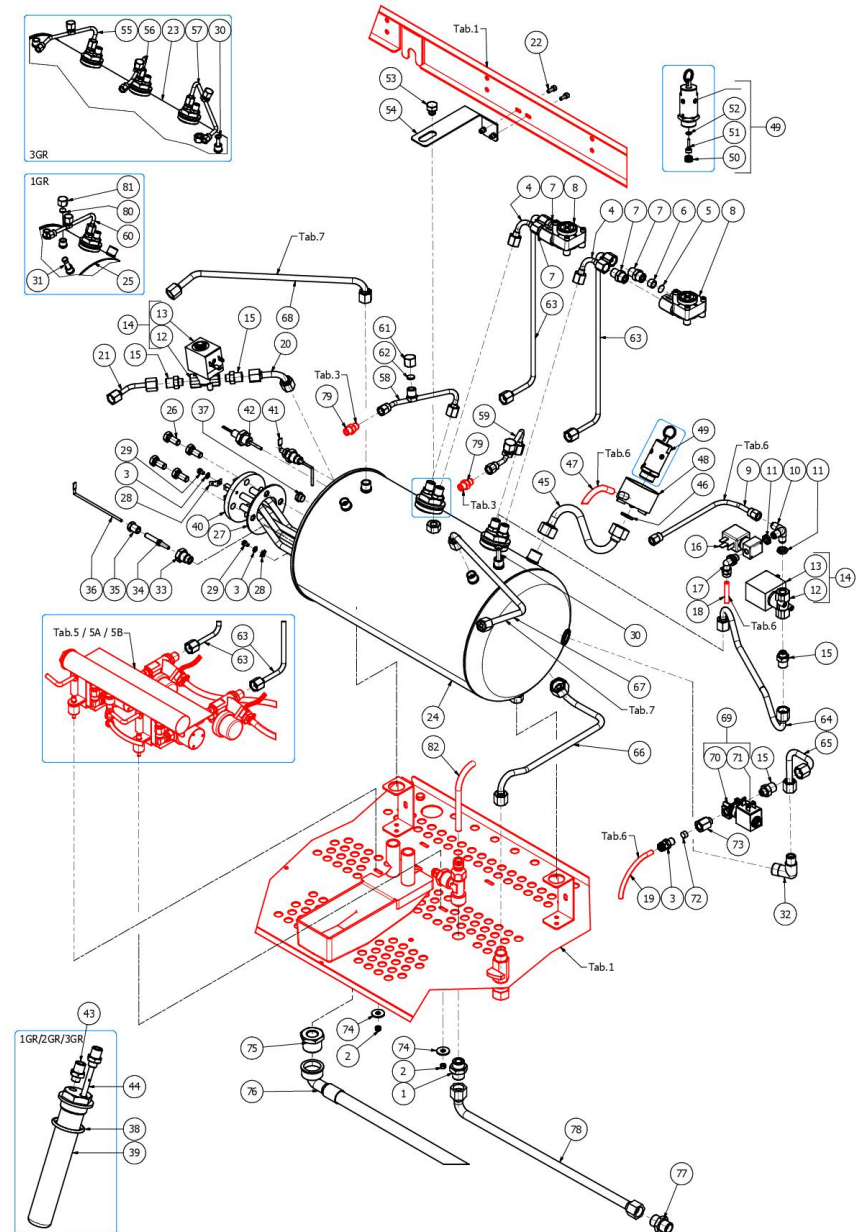

BEZZERA

ARCADIA Brewing profile

TABLE 4 - (up to 11/03/2019)
ARCADIA Brewing profile

POS	CODE	DESCRIPTION
1	5302011AL	FITTING 3/8
2	7822603	NUT M4 OT
3	7304534TR	STRAIGHT FITTING M1/8
4	5162236.01LL	SURPRESSION VALVE - HEAT EXCHANGER
5	5471001	NET FILTER D11 AISI 304
6	5191501	SPACER D11X8X6.5 PTFE
7	5302009AL	FITTING M12X1/4
8	7431001.01	VOLUMETRIC COUNTER+AUTOMATIC LED
9	5162387LL	MIXER TUBE
10	7304505TR	FITTING 3 WAYS 1/8
11	5221844	NUT 1/8
12	7703017	ELECTROPILOT 2 LARGE WAYS
13	7630340	COIL EV.220/230V OLAB 2-3 WAY GR
14	7702320	EV.2 VIE OLAB 220/230V BIG COIL
15	5302014AL	FITTING M13X1/8
16	7702318	SOLENOID VALVE 2 WAYS SIRAI 24V
17	7304536TR	UNION ELBOW D6 1/8"G RUVECO
18	5194630.01	TUBE PTFE 6X200
19	5194638	TUBE PTFE 6X75
20	5163357LL	STEAM TUBE
21	5162444LL	AUTOMATIC STEAM TUBE
22	7816009	SCREW TCEI M4X10 UNI 5931A2
23	5321522.01BL	ARCADIA BOILER 3GR. W/EXCHANGER
24	5321025.01BL	BOILER 2GR WITH EXCHANGER D28 BRILL
25	5320526.01BL	ARCADIA BOILER 1GR. W/EXCHANGER
26	7816423	CREW TE M8X18 UNI5739 A2
27	5492006	GASKET D76 X 39 X 2 ASBESTOS FREE
28	7615003	FASTON 45° HOLE D4.3
29	7826212	SCREW TCI M4X6 UNI 6107 OT
30	5192316	PESCANTE D6X1 L=180 PTFE B2013

BEZZERA

ARCADIA Brewing profile

TABLE 4 - (up to 11/03/2019)
ARCADIA Brewing profile