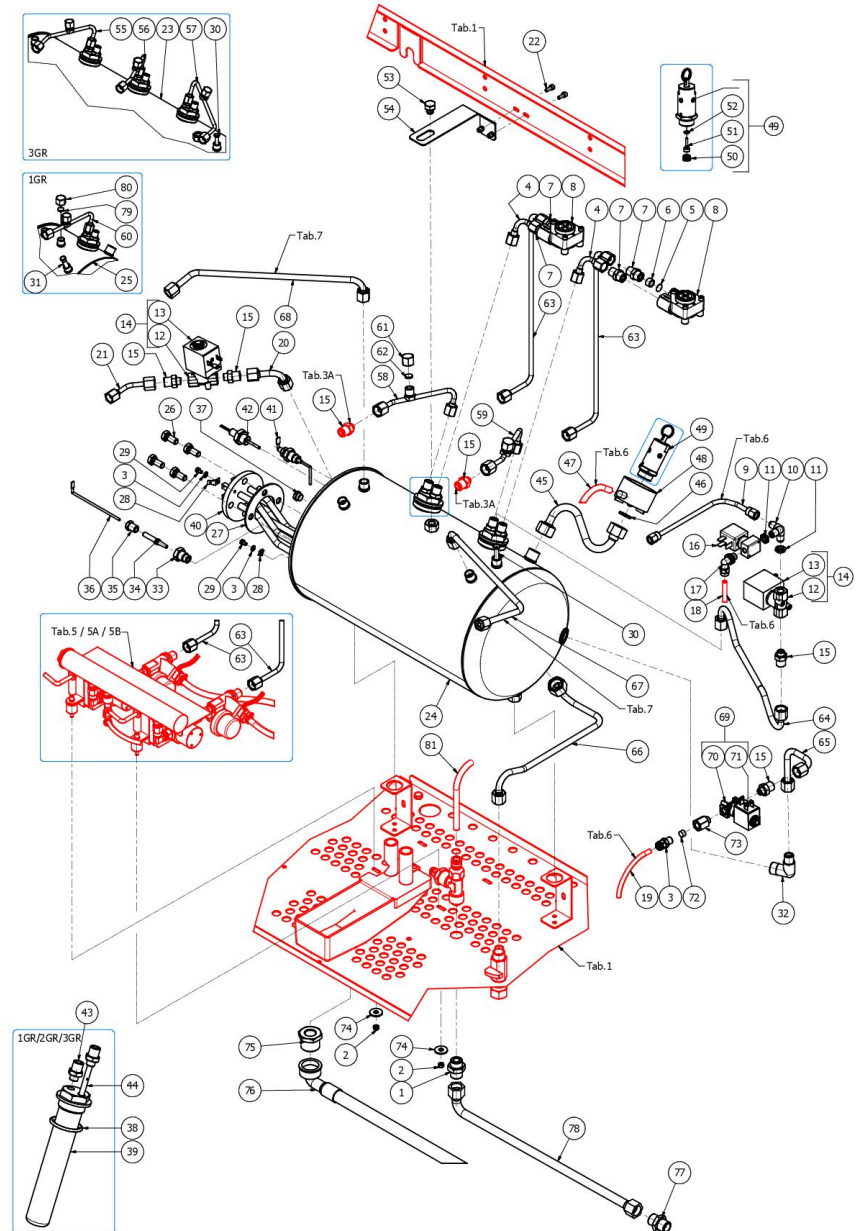

BEZZERA

ARCADIA Brewing profile

TABLE 4A - (from 12/03/2019)
ARCADIA Brewing profile

POS	CODE	DESCRIPTION
58	5162441LL	EXIT EXCHANGER TUBE (1°)2GR
59	5162448LL	EXIT EXCHANGER TUBE (2°) 2GR
60	5162445LL	EXIT EXCHANGER TUBE (1°) 1GR
61	5221813	PLUG M12X1 OT
62	5492008	GASKET D10 X 2
63	5162440LL	EXCHANGER TUBE 1°-2°-3° 3GR
64	5163356LL	TUBE EV.WATER ARCADIA 2/3GR.
65	5163369LL	LOAD TUBE BOILER
66	5163358LL	DRAIN TUBE BOILER ARCADIA
67	5163360.01LL	STEAM TUBE RIGHT ARCADIA 2/3 GR.
68	5163367LL	STEAM TUBE LEFT ARCADIA 3GR.
69	7702322	EV.2VIE OLAB 220/230V 25BAR SMALL
70	7703018	ELECTROPILOT OLAB 2 WAY SMALL
71	7630341	COIL EV.220/230V OLAB 2 WAY SMALL
72	5471019	FILTER D8,5X5 AISI304
73	5225310AL	FITTING MF 1/8
74	7815002	ROSE D6.4X18X1,6 DIN 9021 A2
75	5225294	FITTING M/F 3/4X3/8
76	7303503	PIPE D12.7X18.8 3/4FC L=200CM
77	5302034AL	FITTING 3/8
78	7200504.01	FLEX INOX 3/8
79	5492020	GASKET D11.5 X 2
80	5221840	CAP NUT M13 OT
81	5194673	TUBE FEP D8 L=410 ENTER/PUMP

BEZZERA

ARCADIA Brewing profile

TABLE 4A - (from 12/03/2019)
ARCADIA Brewing profile