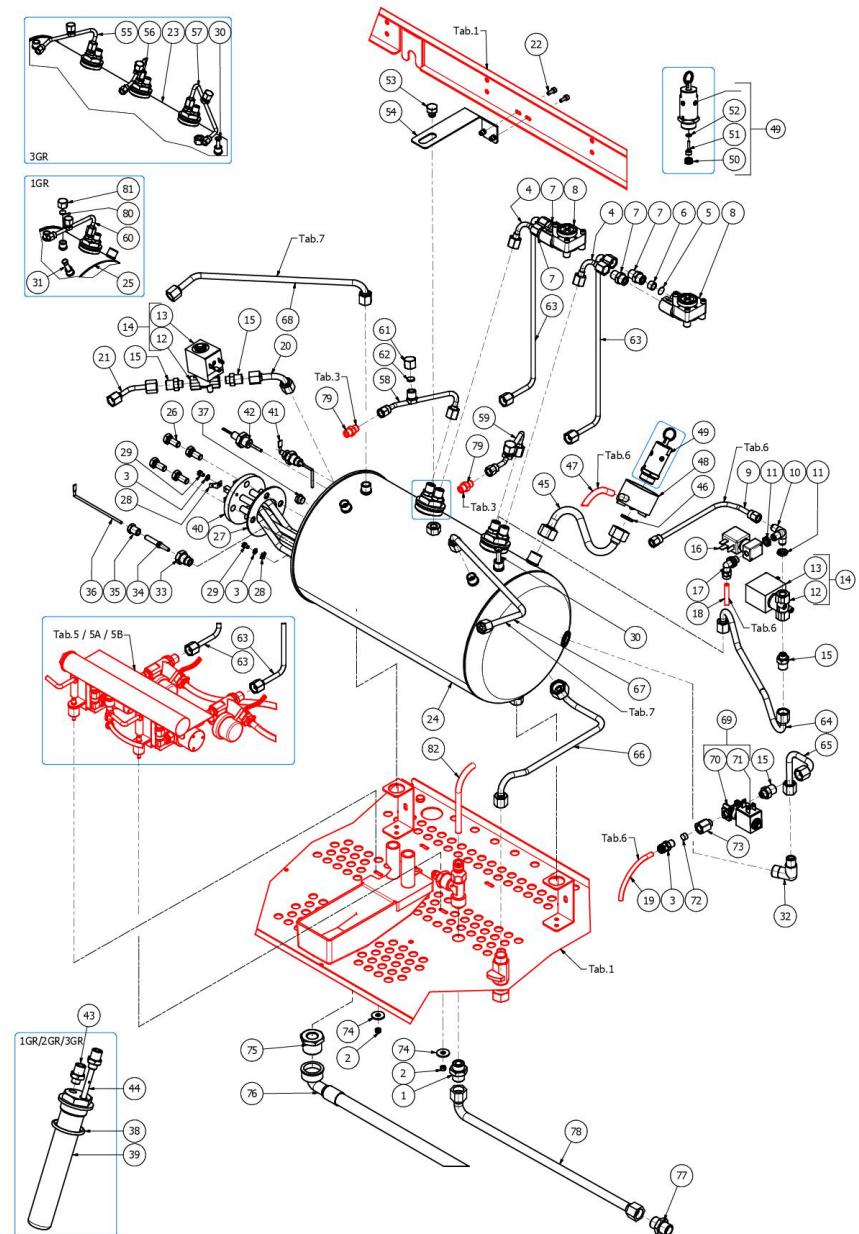

BEZZERA

ARCADIA Brewing profile

TABLE 4 - (up to 11/03/2019)
ARCADIA Brewing profile

POS	CODE	DESCRIPTION
31	5192310	SUCTION HOSE D8X1 150MM PTFE DE VER
32	5301507TR	UNION ELBOW M13X3/8
33	5225209AL	FITTING M10X1/4
34	5192001	PROBE SHEATH D8 X 45 HOLE D3 PTFE
35	5225205	STRAIGHT FITTING M10 OT
36	5265812LW	PROBE MINIMUM LEVEL D3X110-4,8
37	5226402	PLUG 1/8
38	5495007	COPPER GASKET D32X40
39	5329022DC-AL	EXCHANGER 2 HOLES L=155 ARCADIA
40	5722242AL	HEATING ELEMENT 220/240V-2750/3300W
40	5722243AL	HEATING ELEMENT 220/240V-4600/5450W
40	5722241AL	HEATING ELEMENT 220/240V-1850/2200W
41	5973131LL	ASSY PROBE MAX LEVEL ARCADIA
42	7666008	PROBE X THERMOPID AISI316 D3
43	5302006AL	FITTING M12X1/8
44	5963186	ASSY INJECTOR 150MM 8HOLES W/FITTING
45	5164087LL	SAFETY VALVE PIPE
46	5492021	GASKET D18x10x2
47	5194646	SILICON TUBE 8X5X600
47	5194551	HOSE Ø 8x5 SILICONE L=450 1GR
48	5963047	CUP+O-RING+PLUG
49	5965015.07	ASSY SECURITY VALVE 1,65 BAR VITON
50	5226417.01	SECURITY VALVE 1/8"G PLUG
51	5264017.02	SECURITY VALVE PIN
52	7496094	O-RING GASKET 102 VITON 70SH
53	7816401	SCREW TE M10X10 UNI 5739 A2
54	5058460.01LL	BOILER SUPPORT ARCADIA W/COMPASSES
55	5162437LL	EXIT EXCHANGER TUBE (1°) 3GR
56	5162438LL	EXIT ECHANGER TUBE (2°) 3GR
57	5162439LL	EXIT ECHANGER TUBE (3°) 3GR

BEZZERA

ARCADIA Brewing profile

TABLE 4 - (up to 11/03/2019)
ARCADIA Brewing profile