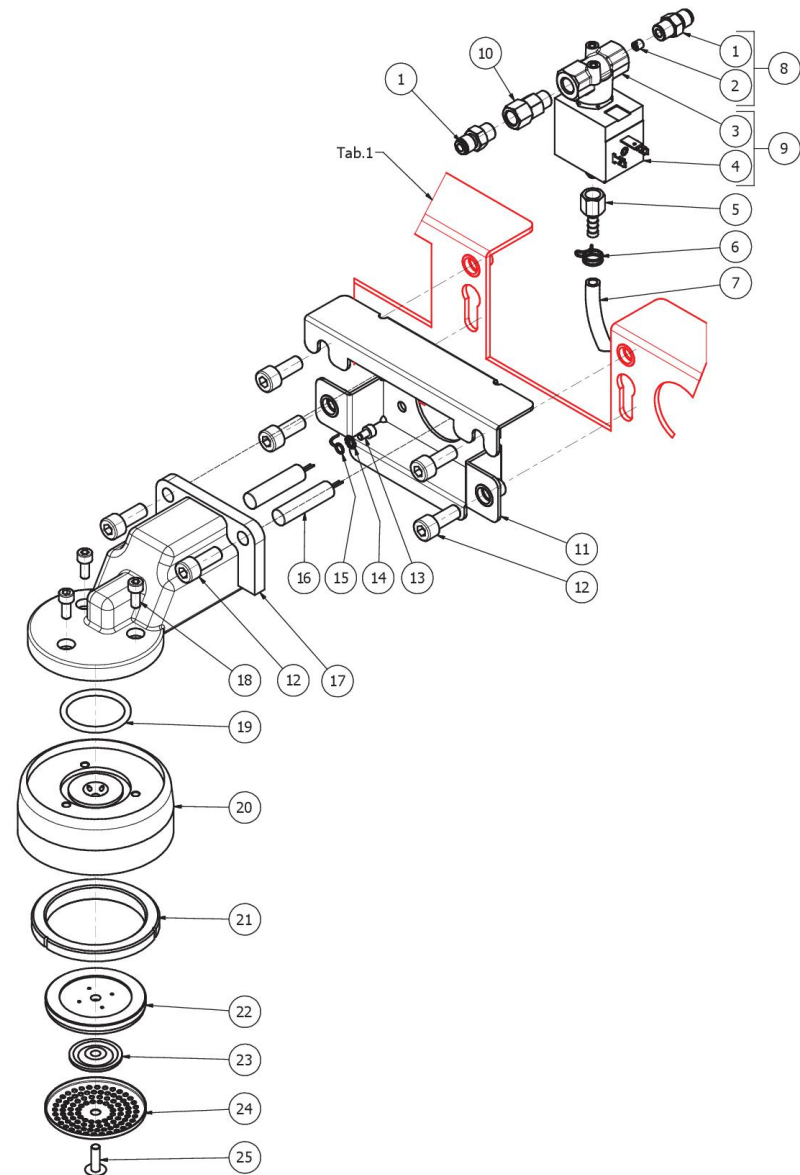

BEZZERA

ARCADIA Brewing profile

TABLE 3 - (up to 11/03/2019)
ARCADIA Brewing profile

POS	CODE	DESCRIPTION
1	7304502TR	STRAIGHT FITTING 1/8
2	5223024	JET M5X5 HOLE D0.8 OT
3	7703016	BIG ELECTROPILOT OLAB 3 WAY
4	7630340	COIL EV.220/230V OLAB 2-3 WAY GR
5	5370313	GROUP E.VALVE DRAIN RUBBER HOLDER
6	7611516	CLAMP 10086
7	5194554	SURPRESSION VALVE DRAIN HOSE
7	5194549	HOSE Ø 8x5 SILICONE L=350
8	7304508LA	FITTING SERTO 1/8 M5 THREADED
9	7702319	EV.3 WAY OLAB 220/230V BIG COIL
10	7304541TR	RIGHT FITTING 1/8 X 1/8
11	5018472LL	ARCADIA GROUP SUPPORT W/COMPASS
12	7816014	SCREW M8X20 UNI5931 A2
13	7816017	SCREW TCEI M4X6
14	7814001	WASHER D4 DIN 6798A A2
15	7666003	PROBE RING FOR PID
16	5963182	ASSY RESIST.DOUBLE CARTRIDGE 220/24
17	5283046AL	BODY GROUP BZ07 OT60
18	7816001	SCREW TCEI M5X12 UNI 5931 A2
19	7496004.01	GASKET OR 139 VITON FDA
20	5280502TW-AL	COUPLING RING DENICROMAL
21	7493008	CONICAL GASKET H9.3 NBR 90SH PEROS.
22	5285512AL	SHOWER-HOLDER FOR DIFFUSION
23	5285513AL	DIFFUSOR
24	5470515.01	SHOWER D57
25	7809903	SCREWS POLIERS M5X16 A4 AISI316

BEZZERA

ARCADIA Brewing profile

TABLE 3 - (up to 11/03/2019)
ARCADIA Brewing profile