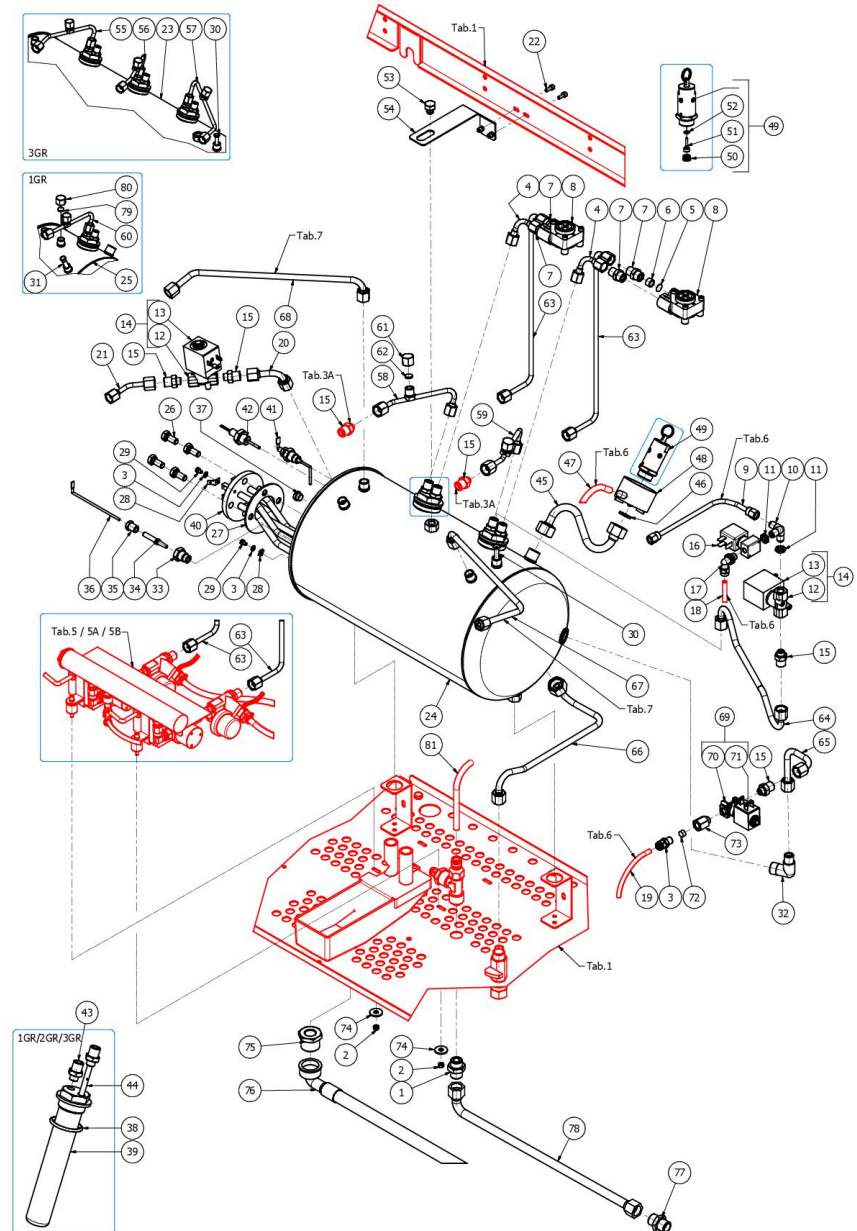

BEZZERA

ARCADIA Brewing profile

TABLE 4A - (from 12/03/2019)
ARCADIA Brewing profile

POS	CODE	DESCRIPTION
31	5192310	SUCTION HOSE D8X1 150MM PTFE DE VER
32	5301507TR	UNION ELBOW M13X3/8
33	5225209AL	FITTING M10X1/4
34	5192001	PROBE SHEATH D8 X 45 HOLE D3 PTFE
35	5225205	STRAIGHT FITTING M10 OT
36	5265812LW	PROBE MINIMUM LEVEL D3X110-4,8
37	5226402	PLUG 1/8
38	5495007	COPPER GASKET D32X40
39	5329022DC-AL	EXCHANGER 2 HOLES L=155 ARCADIA
40	5722242AL	HEATING ELEMENT 220/240V-2750/3300W
40	5722243AL	HEATING ELEMENT 220/240V-4600/5450W
40	5722241AL	HEATING ELEMENT 220/240V-1850/2200W
41	5973131LL	ASSY PROBE MAX LEVEL ARCADIA
42	7666008	PROBE X THERMOPID AISI316 D3
43	5302006AL	FITTING M12X1/8
44	5963186	ASSY INJECTOR 150MM 8HOLES W/FITTING
45	5164087LL	SAFETY VALVE PIPE
46	5492021	GASKET D18x10x2
47	5194646	SILICON TUBE 8X5X600
47	5194551	HOSE Ø 8x5 SILICONE L=450 1GR
48	5963047	CUP+O-RING+PLUG
49	5965015.07	ASSY SECURITY VALVE 1,65 BAR VITON
50	5226417.01	SECURITY VALVE 1/8"G PLUG
51	5264017.02	SECURITY VALVE PIN
52	7496094	O-RING GASKET 102 VITON 70SH
53	7816401	SCREW TE M10X10 UNI 5739 A2
54	5058460.01LL	BOILER SUPPORT ARCADIA W/COMPASSES
55	5162449LL	EXIT EXCHANGER TUBE (1°) 3GR
56	5162446LL	EXIT EXCHANGER TUBE (2°) 3GR
57	5162447LL	EXIT EXCHAGER TUBE (3°)3GR

BEZZERA

ARCADIA Brewing profile

TABLE 4A - (from 12/03/2019)
ARCADIA Brewing profile