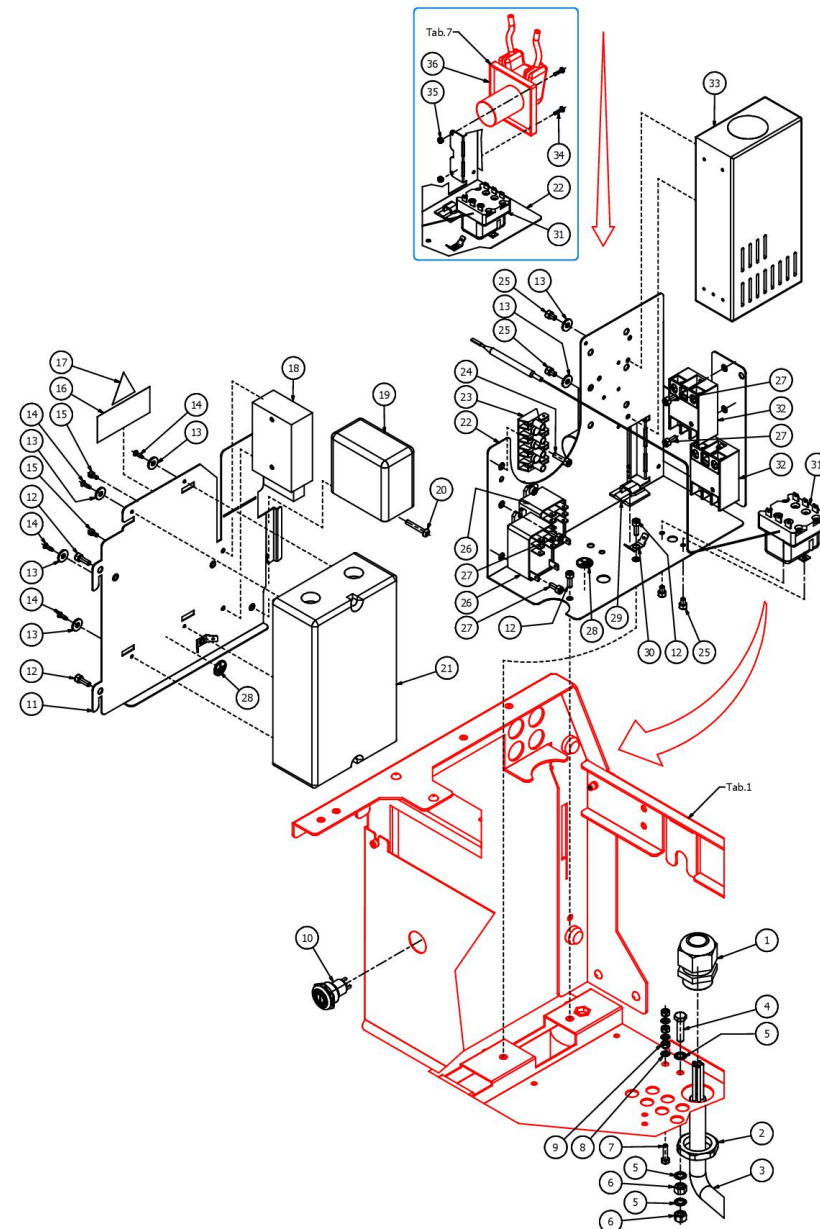

BEZZERA

ARCADIA Brewing profile

TABLE 8
ARCADIA Brewing profile

POS	CODE	DESCRIPTION
1	7614002	CABLE-PRESS PG21 POLYAMIDE
2	7614004	NUT PG21 ES.30 H6 POLYAMIDE
3	3553904.02	CABLE H07RNF 5X2.5-2,2MT S/KIT
3	3552404.02	CABLE H07RNF 3X2.5-2,2MT S/KIT
4	7816418	SCREW
5	7804002	FAN WASHER D6 BURNISHED
6	7821403	NUT M6 UNI 5587 OT
7	7826402	SCREW TE M4X16 UNI 5739 OT
8	7814001	WASHER D4 DIN 6798A A2
9	7822603	NUT M4 OT
10	7633345	ARCADIA SWITCH<!--</td-->
11	5055749LL	MOBILE ELECTRONIC BOX ARCADIA
12	7816002	SCREW TCEI M4X12 UNI 5931 A2
13	7809804	PLAIN WASHER D4 FEZN
14	7819402	TAPPING SCREW TPS D2.9X9.5 UNI 6952
15	7816016	SCREW TCEI M3X6
16	5520512	MULTITENSION ADHESIVE LABEL
17	5520502	TENSION TRIANGULAR LABEL
18	7637209	FEEDER 25V 12V ARCADIA
19	7635425	TRIAC BOARD
20	7819911	SCREW TTEI M4X25 INOX
21	7662752	ARCADIA ELECTRONIC DOSAGE 220/240V
22	5055750.01LL	ELECTRIC BOX FIXED
23	7612513	4 CONTACTS CLIP
24	7816004	SCREW TCEI M4X16 A2
25	7816017	SCREW TCEI M4X6
26	7635422	RELAY 30A 220/240V
27	7816009	SCREW TCEI M4X10 UNI 5931A2
28	5520515	ROUND EDHESIVE LABEL
29	7611517	CLAMP

BEZZERA

ARCADIA Brewing profile

TABLE 8
ARCADIA Brewing profile