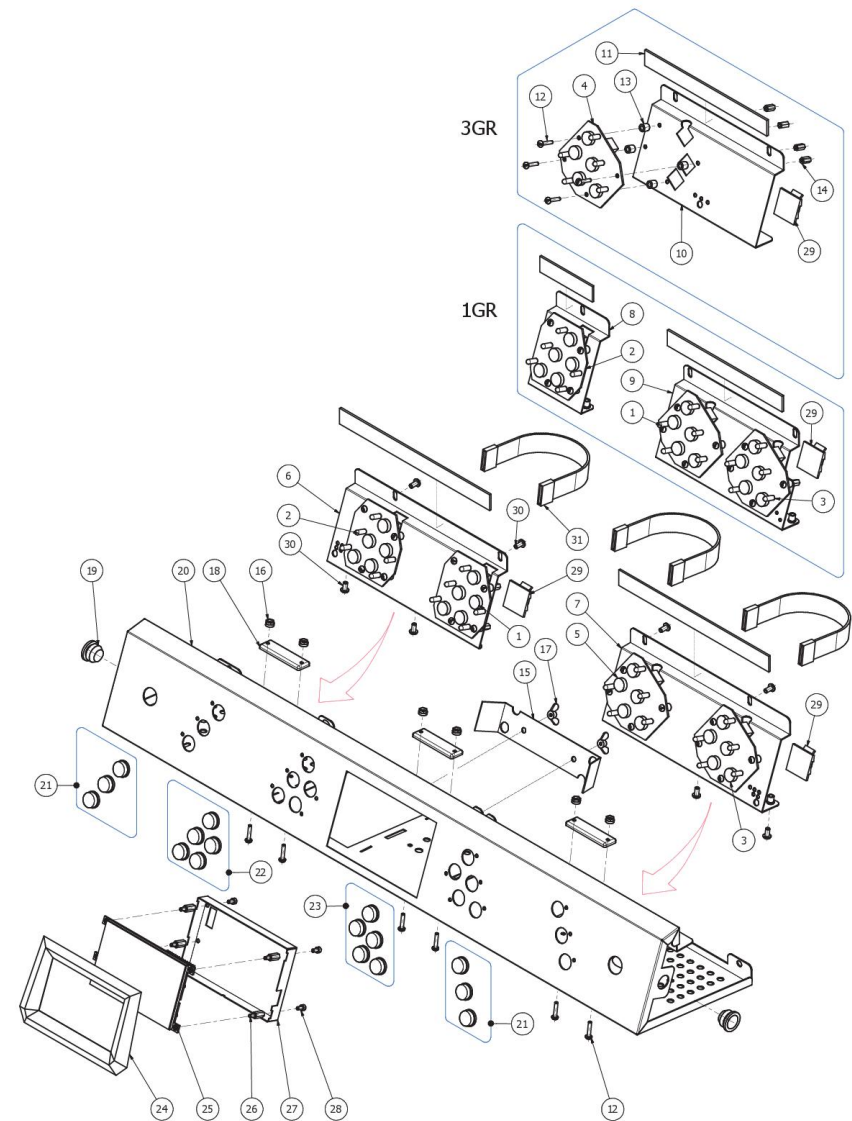

BEZZERA

ARCADIA Brewing profile

TABLE 2
ARCADIA Brewing profile

POS	CODE	DESCRIPTION
1	7666504.01	KEYBOARD 5 BUTTONS FOR ARCADIA
2	7666507	PUSHBUTTON 3 KEYS
3	7666508	KEYBOARD 3 BUTTONS-ARCADIA THE
4	7666506	KEYBOARD 5 BUTTONS-ARCADIA CAF3
5	7666505	KEYBOARD 5 BUTTONS-ARCADIA CAF2
6	5058458LL	PUSHBUTTON SUPPORT SX 2/3GR
7	5058452LL	PUSHBUTTON SUPPORT DX 2/3GR
8	5058459LL	PUSHBUTTON SUPPORT SX 1GR
9	5058457LL	PUSHBUTTON SUPPORT DX 1GR
10	5058456LL	PUSHBUTTON SUPPORT 3GR
11	7499902	ADHESIVE SPONGE MAPPYSTICK SP6 10MM
12	7809811	PLASTIC SCREW TCI M3X16 DIN85
13	5191513	SPACER NYLON 66 L=7 MM
14	5191511	SPACER
15	5018124LW	LOAD BRACKET
16	5195003	M3 SLIDE NUT
17	7999919	NUT M3
18	7663623	WHITE LED 12V
19	7999916	BUSHING PIN M6
20	5094898.01LL	FRONTAL WORK 3GR W/COMPASS
20	5094897.01LL	FRONTAL WORK 2GR W/COMPASS
20	5094896.01LL	FRONTAL WORK 1GR W/COMPASS
21	5661504	6 BLACK KEYS WATER/STEAM
22	5661501	6 BLACK KEYBOARD KEYS
23	5661503	6 BLACK KEYS
24	5370918	BLACK ARCADIA DISPLAY FRAME
24	5370918YE	DISPLAY FRAME ARCADIA WHITE 9003
24	5370918VS	ARCADIA DISPLAY GOLD FRAME
24	5370918VU	ARCADIA DISPLAY RUST FRAME
25	7431502.01	ARCADIA DISPLAY TFT SCRIPT

BEZZERA

ARCADIA Brewing profile

TABLE 2
ARCADIA Brewing profile