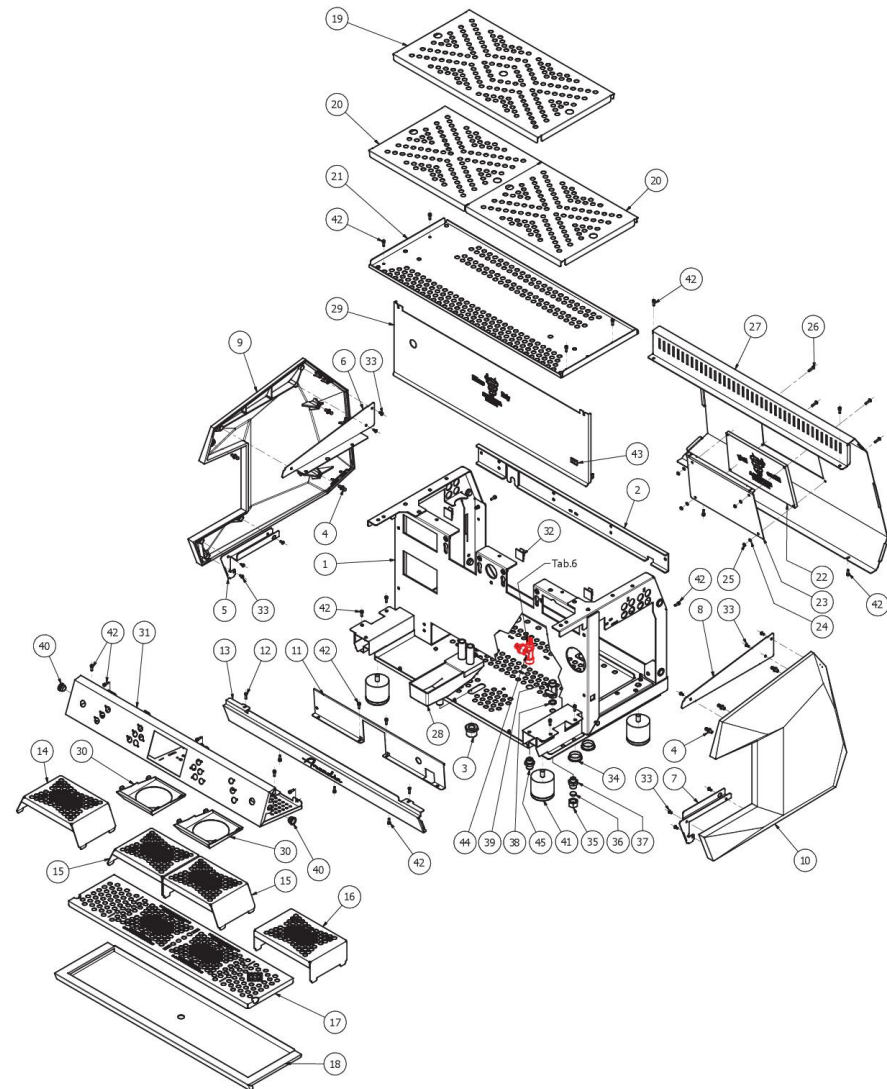

BEZZERA

ARCADIA Brewing profile

TABLE 1
ARCADIA Brewing profile

BEZZERA

ARCADIA Brewing profile

TABLE 1
ARCADIA Brewing profile

POS	CODE	DESCRIPTION
29	5094890LW	FRONTAL GROUP 1GR
30	5013007VT	COVERING ARCADIA GROUP RED 3000
30	5013007VS	COVERING ARCADIA GOLD GROUP
30	5013007VH	ARCADIA GROUP COVER BLACK
30	5013007YE	COVER GROUP ARCADIA WHITE
30	5013007VU	COVERING ARCADIA RUST GROUP
31	5094898.01LL	FRONTAL WORK 3GR W/COMPASS
31	5094897.01LL	FRONTAL WORK 2GR W/COMPASS
31	5094896.01LL	FRONTAL WORK 1GR W/COMPASS
32	7611517	CLAMP
33	7819908	SCREW TTEI M4X8
34	7305508	BLACK PLASTIC PLUG D.30
35	5221819	CAP NUT 3/8
36	5492011	GASKET D15X3 ASBESTOS FREE
37	5302078AL	FITTING 3/8
38	5221869	WASHER D14 X 20 X 1.5 COPPER
39	7451504	ASSEMBLY TAP
40	7999916	BUSHING PIN M6
41	7474215	FEET
42	7816002	SCREW TCEI M4X12 UNI 5931 A2
43	5521524	ITALIAN FLAG LABEL
44	5344048	ASSY LOAD FITTING 3GR
44	5344049	ASSY LOAD FITTING 1-2GR
45	5302011AL	FITTING 3/8