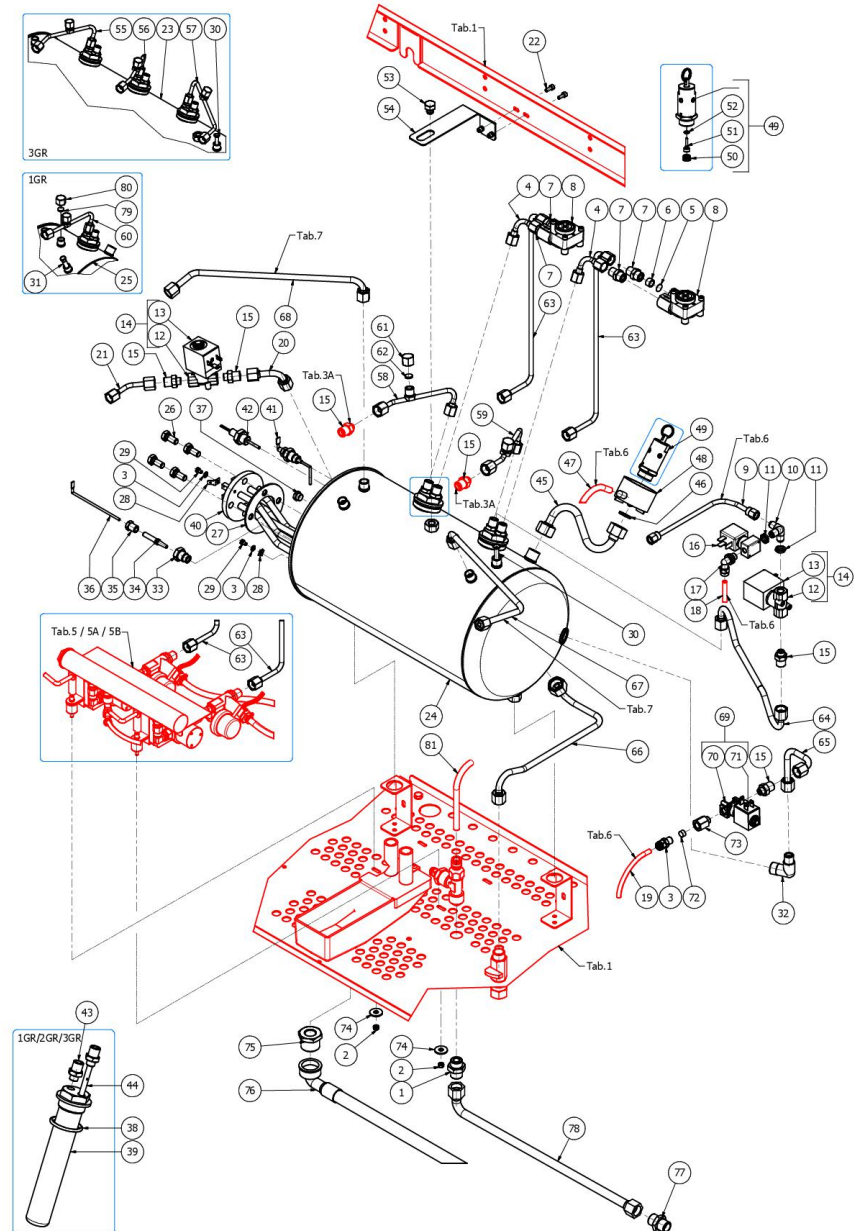

BEZZERA

ARCADIA Brewing profile

TABLE 4A - (from 12/03/2019)
ARCADIA Brewing profile

POS	CODE	DESCRIPTION
1	5302011AL	FITTING 3/8
2	7822603	NUT M4 OT
3	7304534TR	STRAIGHT FITTING M1/8
4	5162236.01LL	SURPRESSION VALVE - HEAT EXCHANGER
5	5471001	NET FILTER D11 AISI 304
6	5191501	SPACER D11X8X6.5 PTFE
7	5302009AL	FITTING M12X1/4
8	7431001.01	VOLUMETRIC COUNTER+AUTOMATIC LED
9	5162387LL	MIXER TUBE
10	7304505TR	FITTING 3 WAYS 1/8
11	5221844	NUT 1/8
12	7703017	ELECTROPILOT 2 LARGE WAYS
13	7630340	COIL EV.220/230V OLAB 2-3 WAY GR
14	7702320	EV.2 VIE OLAB 220/230V BIG COIL
15	5302014AL	FITTING M13X1/8
16	7702318	SOLENOID VALVE 2 WAYS SIRAI 24V
17	7304536TR	UNION ELBOW D6 1/8"G RUVECO
18	5194630.01	TUBE PTFE 6X200
19	5194638	TUBE PTFE 6X75
20	5163357LL	STEAM TUBE
21	5162444LL	AUTOMATIC STEAM TUBE
22	7816009	SCREW TCEI M4X10 UNI 5931A2
23	5321522.01BL	ARCADIA BOILER 3GR. W/EXCHANGER
24	5321025.01BL	BOILER 2GR WITH EXCHANGER D28 BRILL
25	5320526.01BL	ARCADIA BOILER 1GR. W/EXCHANGER
26	7816423	CREW TE M8X18 UNI5739 A2
27	5492006	GASKET D76 X 39 X 2 ASBESTOS FREE
28	7615003	FASTON 45° HOLE D4.3
29	7826212	SCREW TCI M4X6 UNI 6107 OT
30	5192316	PESCANTE D6X1 L=180 PTFE B2013

BEZZERA

ARCADIA Brewing profile

TABLE 4A - (from 12/03/2019)
ARCADIA Brewing profile