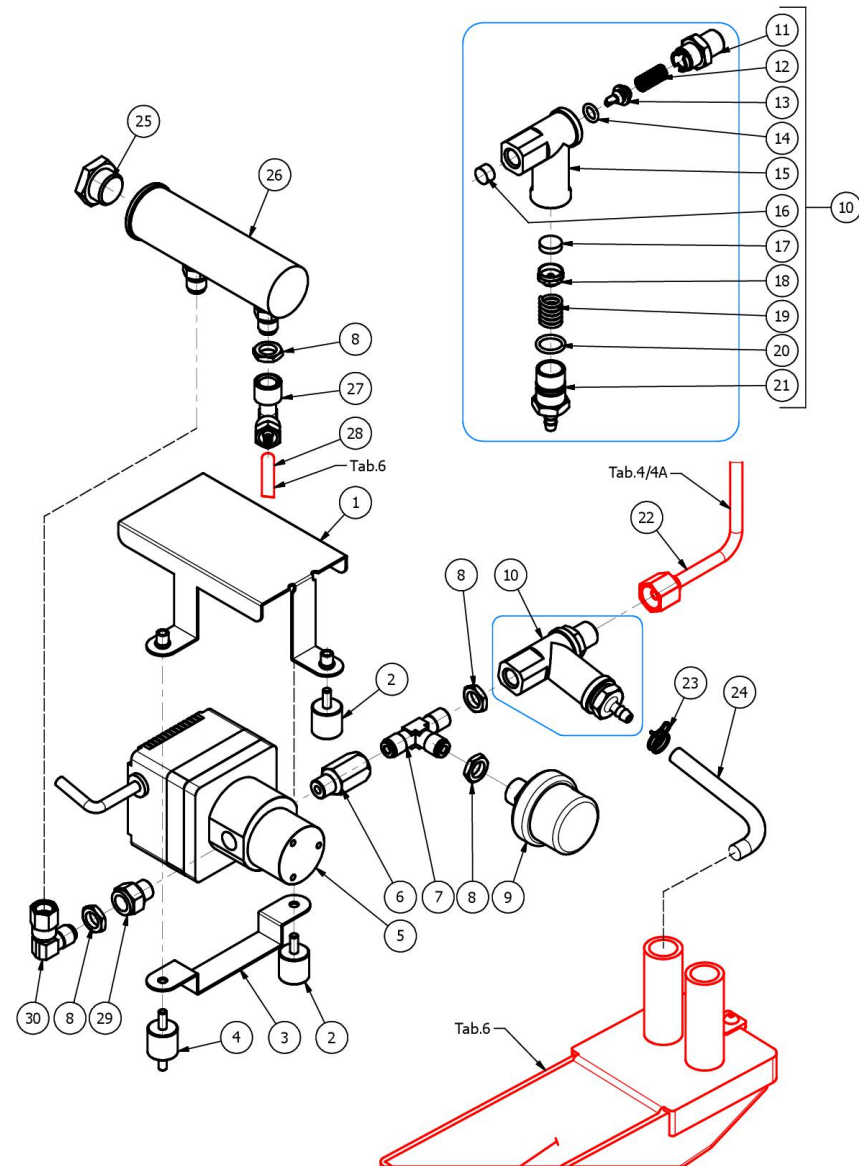

BEZZERA

ARCADIA Brewing profile

TABLE 5
ARCADIA Brewing profile 1GR

POS	CODE	DESCRIPTION
1	5058472LL	PUMP SUPERIOR SUPPORT 1GR.W/COMPASS
2	7474219	FEET
3	5058468LW	PUMP LOWER SUPPORT
4	7470604	VIBRATION-DAMPING
5	7730513.01	GEAR PUMP FG304X NEW MAGN
6	5302085	FITTING 1/8"GFX1/8"GC
7	7304514TR	CONNECTOR TEE BRASS LEAD FREE
8	5221844	NUT 1/8
9	7666005	PRESSURE SENSOR ETX165
10	5965212.01AL	ASSY OPV ADJUST. 9/12 BAR
11	5302017AL	FITTING M12 ES16 H26.5 OT57USA
12	5471505	CALIBRATED SPRING D0.45 H22 AISI302
13	5224615AL	GASKET-HOLDER SURP.VALVE OT57USA
14	7496018	OR GASKET 105
15	5283053TP	SURPRESSION VALVE BODY
16	5471019	FILTER D8,5X5 AISI304
17	5493042	GASKET D.11X3
18	5224620AL	GASKET-HOLDER ES.12X6.8 OT57USA
19	5471539	CALIBRATED SPRING D.1,6
20	7496052	OR GASKET 114 VITON
21	5302077AL	FITTING PORT.M14X1 OTXTUBO6X4 OT57U
22	5162440LL	EXCHANGER TUBE 1°-2°-3° 3GR
23	7611516	CLAMP 10086
24	5194533	D8 X 1.5 SILICONE HOSE
25	5226403AL	PLUG 3/8
26	5329024.01BL	SILENCER 1/3GR ARCADIA DISPLAY
27	7303010	UNION ELBOW 1/8
28	5194625.01	TUBE PTFE 6X240
29	7304517	FITTING SERTO 1/8
30	5973053	ASSEMBLY BANJO UNION

BEZZERA

ARCADIA Brewing profile

TABLE 5
ARCADIA Brewing profile 1GR