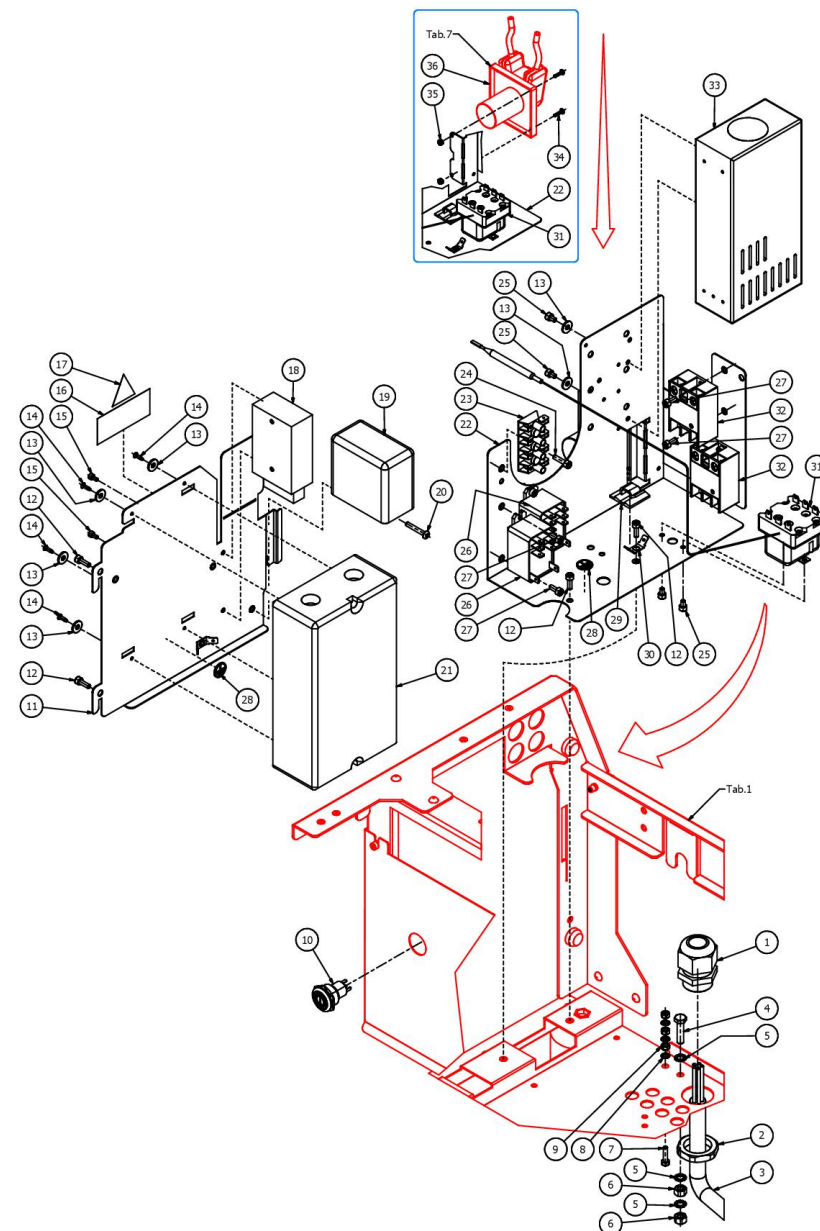

BEZZERA

ARCADIA Brewing profile

TABLE 7
ARCADIA Brewing profile

BEZZERA

ARCADIA Brewing profile

TABLE 8
ARCADIA Brewing profile

POS	CODE	DESCRIPTION
1	7614002	CABLE-PRESS PG21 POLYAMIDE
2	7614004	NUT PG21 ES.30 H6 POLYAMIDE
3	3553904.02	CABLE H07RNF 5X2.5-2,2MT S/KIT
3	3552404.02	CABLE H07RNF 3X2.5-2,2MT S/KIT
4	7816418	SCREW
5	7804002	FAN WASHER D6 BURNISHED
6	7821403	NUT M6 UNI 5587 OT
7	7826402	SCREW TE M4X16 UNI 5739 OT
8	7814001	WASHER D4 DIN 6798A A2
9	7822603	NUT M4 OT
10	7633345	ARCADIA SWITCH </td
11	5055749LL	MOBILE ELECTRONIC BOX ARCADIA
12	7816002	SCREW TCEI M4X12 UNI 5931 A2
13	7809804	PLAIN WASHER D4 FEZN
14	7819402	TAPPING SCREW TPS D2.9X9.5 UNI 6952
15	7816016	SCREW TCEI M3X6
16	5520512	MULTITENSION ADHESIVE LABEL
17	5520502	TENSION TRIANGULAR LABEL
18	7637209	FEEDER 25V 12V ARCADIA
19	7635425	TRIAC BOARD
20	7819911	SCREW TTEI M4X25 INOX
21	7662752	ARCADIA ELECTRONIC DOSAGE 220/240V
22	5055750.01LL	ELECTRIC BOX FIXED
23	7612513	4 CONTACTS CLIP
24	7816004	SCREW TCEI M4X16 A2
25	7816017	SCREW TCEI M4X6
26	7635422	RELAY 30A 220/240V
27	7816009	SCREW TCEI M4X10 UNI 5931A2
28	5520515	ROUND EDHESIVE LABEL
29	7611517	CLAMP

BEZZERA**ARCADIA Brewing profile**

TABLE 8

ARCADIA Brewing profile

BEZZERA**ARCADIA Brewing profile**

TABLE 9

ARCADIA Brewing profile

POS	CODE	DESCRIPTION
1	7990603	CLEANING BRUSH FOR COFFEE MACHINE
2	5372101	BLACK MEASURE
3	5373001	COFFEE-PRESS ABS
4	5471031.01	FILTER 1 CUP 8 GRAMS
5	5471035	FILTER 2 CUPS 16 GR RIBBED
6	5471003	BLIND FILTER AISI 304
7	5965587.02	ASSY FILTER-HOLDER 2CUPS BZ W/LOGO
7	5965586.02	ASSY FILTER-HOLDER 1CUP BZ BEC.50°
8	5978508.02	ASSY HANDLE WITH LOGO
9	5286016TW	FILTERHOLDER TILTED HANDLE BZ GROUP
10	5471527	FILTER-HOLDER SPRING D1.2 AISI 302
11	5371205	PLATE WITH LOGO
12	5371204.01	CHROMED PLUG
13	7493021	GASKET FOR LOGO HANDLE
14	7809810	SCREW PLAS FIX 45 TC POZI D.3,5X10
15	7816026	SCREW TCEI M12X60
16	5371203	HANDLE
17	7305007TW	SPOUT 2 WAYS WITHOUT PB+PWP
18	7305006TW	SPOUT 1 WAY S/PB+PWP