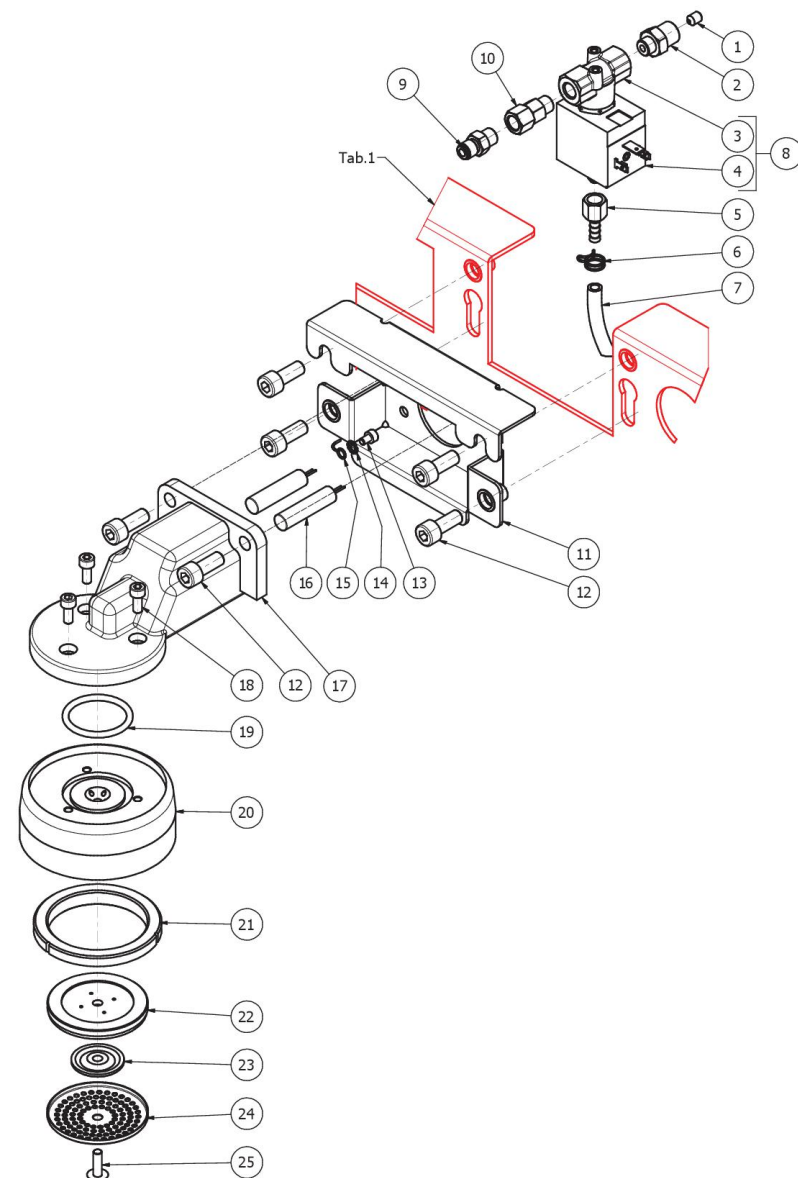

BEZZERA

ARCADIA Brewing profile

TABLE 3A - (from 12/03/2019)
ARCADIA Brewing profile

POS	CODE	DESCRIPTION
1	5223003	JET M6 X 6 HOLE D0.8 OT
2	5302014AL	FITTING M13X1/8
3	7703016	BIG ELECTROPILOT OLAB 3 WAY
4	7630340	COIL EV.220/230V OLAB 2-3 WAY GR
5	5370313	GROUP E.VALVE DRAIN RUBBER HOLDER
6	7611516	CLAMP 10086
7	5194549	HOSE Ø 8x5 SILICONE L=350
7	5194554	SURPRESSION VALVE DRAIN HOSE
8	7702319	EV.3 WAY OLAB 220/230V BIG COIL
9	7304502TR	STRAIGHT FITTING 1/8
10	7304541TR	RIGHT FITTING 1/8 X 1/8
11	5018472LL	ARCADIA GROUP SUPPORT W/COMPASS
12	7816014	SCREW M8X20 UNI5931 A2
13	7816017	SCREW TCEI M4X6
14	7814001	WASHER D4 DIN 6798A A2
15	7666003	PROBE RING FOR PID
16	5963182	ASSY RESIST.DOUBLE CARTRIDGE 220/24
17	5283046AL	BODY GROUP BZ07 OT60
18	7816001	SCREW TCEI M5X12 UNI 5931 A2
19	7496004.01	GASKET OR 139 VITON FDA
20	5280502TW-AL	COUPLING RING DENICROMAL
21	7493008	CONICAL GASKET H9.3 NBR 90SH PEROS.
22	5285512AL	SHOWER-HOLDER FOR DIFFUSION
23	5285513AL	DIFFUSOR
24	5470515.01	SHOWER D57
25	7809903	SCREWS POLIERS M5X16 A4 AISI316

BEZZERA

ARCADIA Brewing profile

TABLE 3A - (from 12/03/2019)
ARCADIA Brewing profile