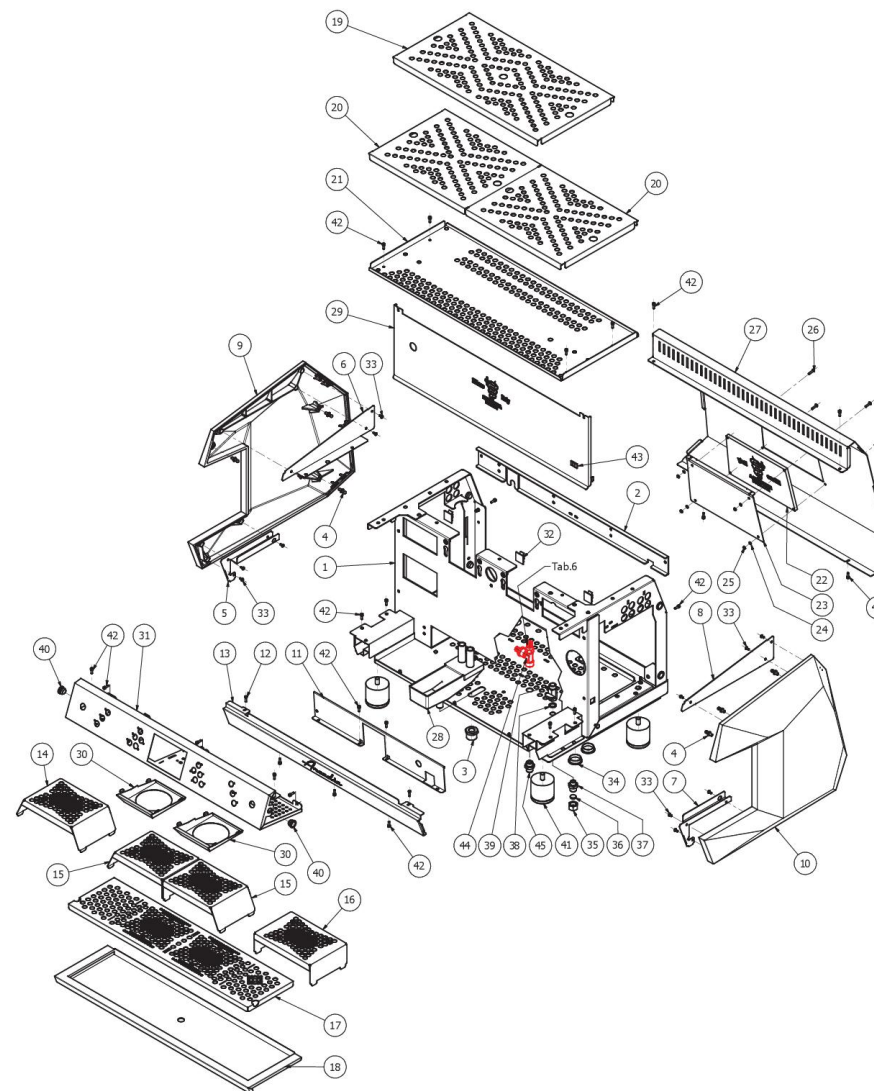

BEZZERA

ARCADIA Brewing profile

TABLE 1
ARCADIA Brewing profile

POS	CODE	DESCRIPTION
29	5094890LW	FRONTAL GROUP 1GR
30	5013007VT	COVERING ARCADIA GROUP RED 3000
30	5013007VS	COVERING ARCADIA GOLD GROUP
30	5013007VH	ARCADIA GROUP COVER BLACK
30	5013007YE	COVER GROUP ARCADIA WHITE
30	5013007VU	COVERING ARCADIA RUST GROUP
31	5094898.01LL	FRONTAL WORK 3GR W/COMPASS
31	5094897.01LL	FRONTAL WORK 2GR W/COMPASS
31	5094896.01LL	FRONTAL WORK 1GR W/COMPASS
32	7611517	CLAMP
33	7819908	SCREW TTEI M4X8
34	7305508	BLACK PLASTIC PLUG D.30
35	5221819	CAP NUT 3/8
36	5492011	GASKET D15X3 ASBESTOS FREE
37	5302078AL	FITTING 3/8
38	5221869	WASHER D14 X 20 X 1.5 COPPER
39	7451504	ASSEMBLY TAP
40	7999916	BUSHING PIN M6
41	7474215	FEET
42	7816002	SCREW TCEI M4X12 UNI 5931 A2
43	5521524	ITALIAN FLAG LABEL
44	5344048	ASSY LOAD FITTING 3GR
44	5344049	ASSY LOAD FITTING 1-2GR
45	5302011AL	FITTING 3/8

BEZZERA

ARCADIA Brewing profile

TABLE 1
ARCADIA Brewing profile