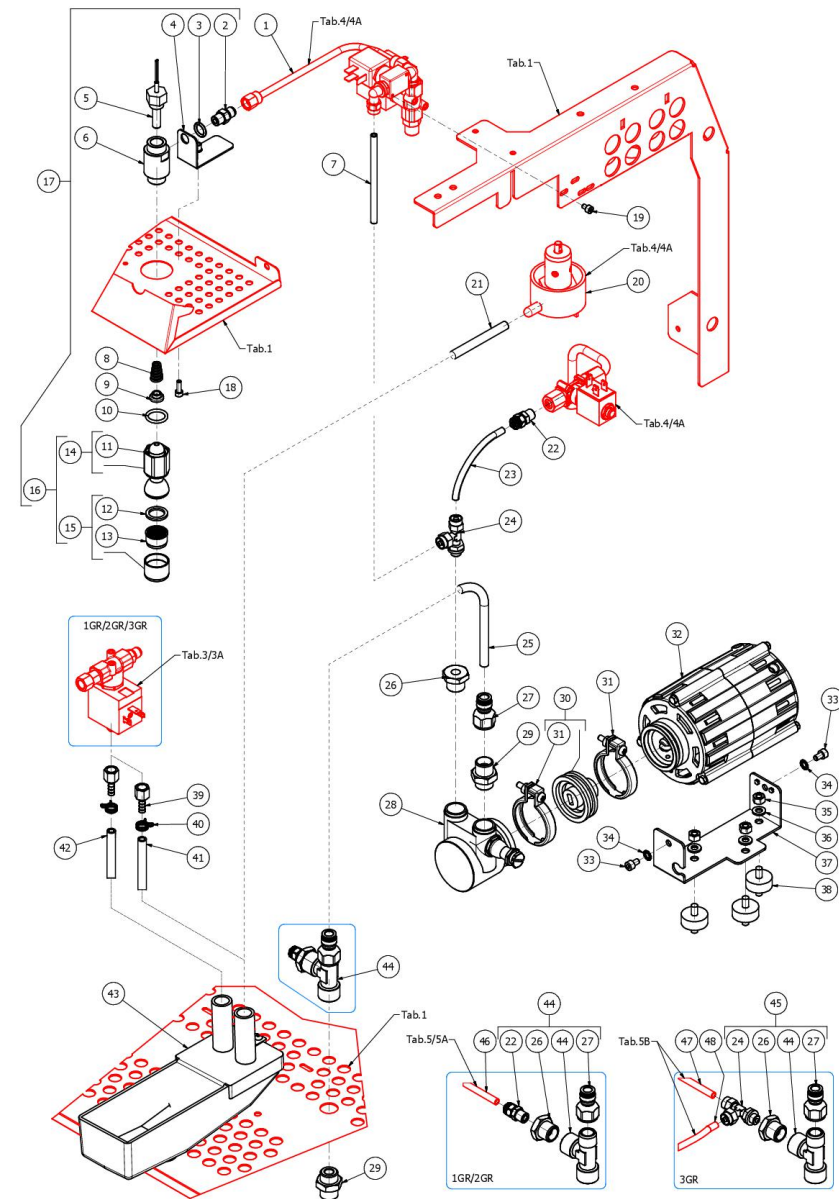

BEZZERA

ARCADIA Brewing profile

TABLE 6
ARCADIA Brewing profile

TABLE 6
ARCADIA Brewing profile

POS	CODE	DESCRIPTION
31	7611508	PUMP CLAMP
32	7742404.01	ELECTRIC MOTOR 220/240V 6MF 50/60HZ
33	7816027	SCREW TCEI M5X8 UNI5931 A2
34	7814002	NOTCHED WASHER D4
35	7821403	NUT M6 UNI 5587 OT
36	7805004	PLAIN WASHER D6 UNI 6592 FEZN
37	5018470LW	PUMP SUPPORT
38	7470601	VIBRATION-DAMPING D25X10
39	5370313	GROUP E. VALVE DRAIN RUBBER HOLDER
40	7611516	CLAMP 10086
41	5194549	HOSE Ø 8x5 SILICONE L=350
42	5194554	SURPRESSION VALVE DRAIN HOSE
43	5963038.01	ASSY DISCHARGE TANK
44	5344049	ASSY LOAD FITTING 1-2GR
45	5344048	ASSY LOAD FITTING 3GR
46	5194625.01	TUBE PTFE 6X240
47	5194672	TUBE PTFE 6X120
48	5194649	TUBE PTFE 6X300

TABLE 6
ARCADIA Brewing profile

TABLE 7
ARCADIA Brewing profile

POS	CODE	DESCRIPTION
1	5162444LL	AUTOMATIC STEAM TUBE
2	5194674	TUBE PTFE 6X100
3	7304536TR	UNION ELBOW D6 1/8"G RUVECO
4	5225414AL	REDUCTION M12X1/8
5	7371003	STEAM PIPE PROTECTION
6	7496091	OR GASKET 108
7	7305017	TERMINAL STEAM 3 HOLES
8	7479987	NOZZLE STEAM WITH TIMER PROBE 011
9	7814001	WASHER D4 DIN 6798A A2
10	7819908	SCREW TTEI M4X8
11	5194542.01	SILICONE DISCHARGED PIPE L=700
12	7303010	UNION ELBOW 1/8
13	7304502TR	STRAIGHT FITTING 1/8
14	5194675	TUBE PTFE 6X30
15	5163367LL	STEAM TUBE LEFT ARCADIA 3GR.
16	5163360.01LL	STEAM TUBE RIGHT ARCADIA 2/3 GR.
17	7304534TR	STRAIGHT FITTING M1/8
18	7304541TR	RIGHT FITTING 1/8 X 1/8
19	5370313	GROUP E. VALVE DRAIN RUBBER HOLDER
20	7730512	PUMP ARCADIA
21	5225309	FITTING M13X3/8
22	5224603TP	GASKET HOLDER D12X12 BRASS PB-NI FR
23	5496042	GASKET D11X4X4 EPT 70
24	5283058	TAP BODY 3/8
25	5221826	NUT 3/8
26	5494004	GASKET D12 X 6 PTFE GRAPHITIZED
27	5261801	WASHER D11
28	5471513	SPRING D8 H17 AISI302
29	5260205DL	SHAFT D12X60,5 AISI303
30	5964097	ASSY TAP ROD ARCADIA