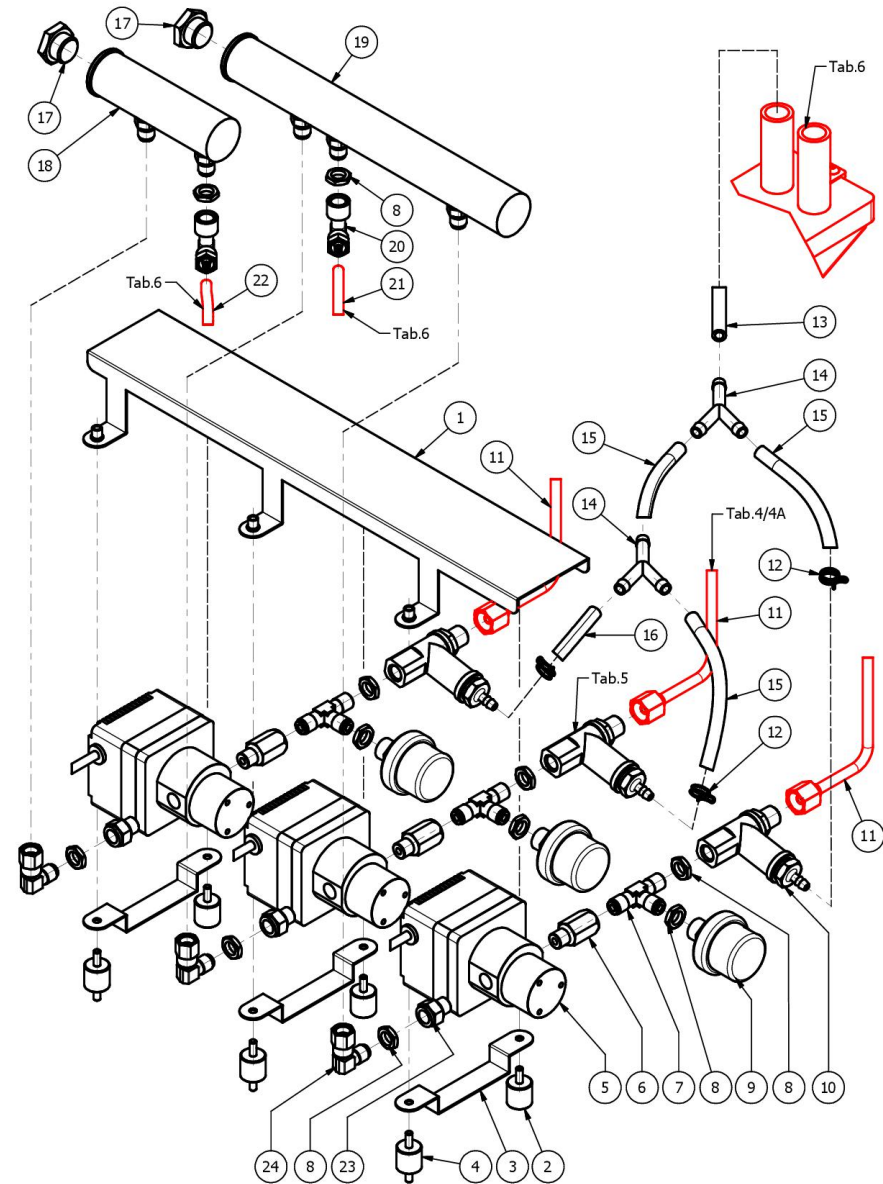

BEZZERA

ARCADIA Brewing profile

TABLE 5B
ARCADIA Brewing profile 3GR

POS	CODE	DESCRIPTION
1	5058471LL	PUMP SUPERIOR SUPPORT 3GR W/COMPASS
2	7474219	FEET
3	5058468LW	PUMP LOWER SUPPORT
4	7470604	VIBRATION-DAMPING
5	7730513.01	GEAR PUMP FG304X NEW MAGN
6	5302085	FITTING 1/8"GFX1/8"GC
7	7304514TR	CONNECTOR TEE BRASS LEAD FREE
8	5221844	NUT 1/8
9	7666005	PRESSURE SENSOR ETX165
10	5965212.01AL	ASSY OPV ADJUST. 9/12 BAR
11	5162440LL	EXCHANGER TUBE 1°-2°-3° 3GR
12	7611516	CLAMP 10086
13	5194533	D8 X 1.5 SILICONE HOSE
14	7303039	FITTING
15	5194611	SILICON TUBE 8X5X140
16	5194554	SURPRESSION VALVE DRAIN HOSE
17	5226403AL	PLUG 3/8
18	5329024.01BL	SILENCER 1/3GR ARCADIA DISPLAY
19	5329025.01BL	SILENCER 2/3GR ARCADIA DISPLAY
20	7303010	UNION ELBOW 1/8
21	5194672	TUBE PTFE 6X120
22	5194649	TUBE PTFE 6X300
23	7304517	FITTING SERTO 1/8
24	5973053	ASSEMBLY BANJO UNION

BEZZERA

ARCADIA Brewing profile

TABLE 5B
ARCADIA Brewing profile 3GR