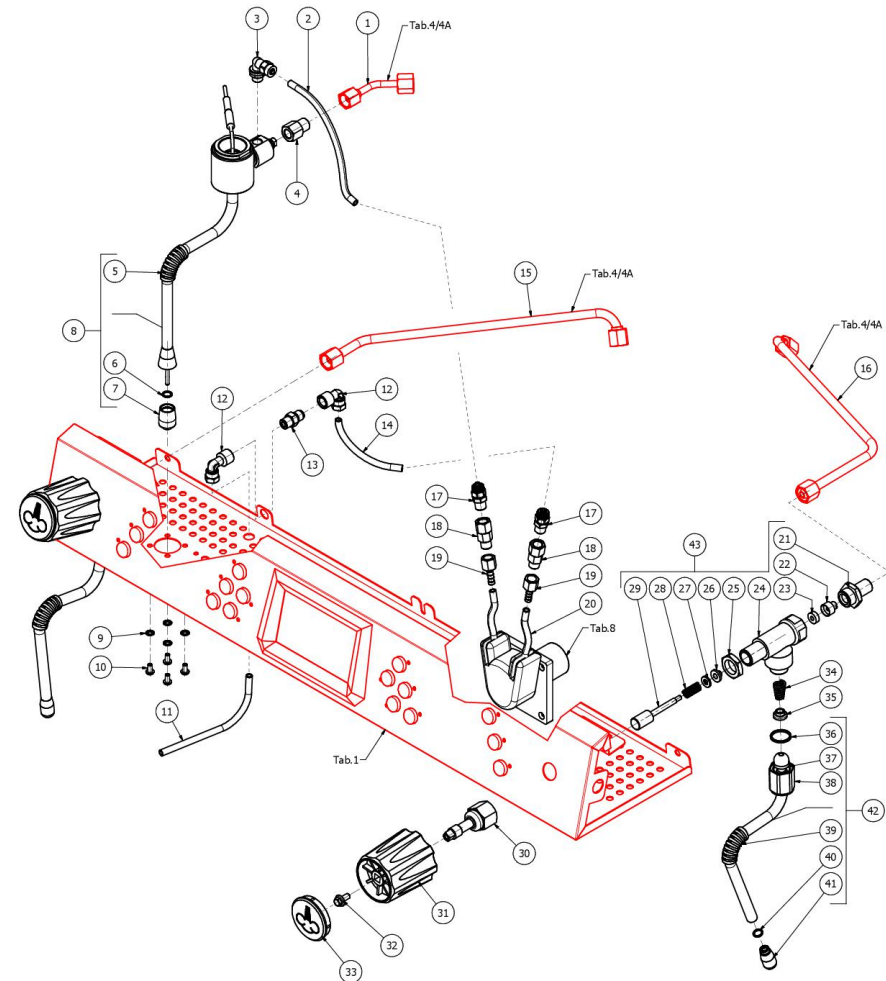

TABLE 6
ARCADIA Brewing profile

TABLE 7
ARCADIA Brewing profile

POS	CODE	DESCRIPTION
1	5162444LL	AUTOMATIC STEAM TUBE
2	5194674	TUBE PTFE 6X100
3	7304536TR	UNION ELBOW D6 1/8"G RUVECO
4	5225414AL	REDUCTION M12X1/8
5	7371003	STEAM PIPE PROTECTION
6	7496091	OR GASKET 108
7	7305017	TERMINAL STEAM 3 HOLES
8	7479987	NOZZLE STEAM WITH TIMER PROBE 011
9	7814001	WASHER D4 DIN 6798A A2
10	7819908	SCREW TTEI M4X8
11	5194542.01	SILICONE DISCHARGED PIPE L=700
12	7303010	UNION ELBOW 1/8
13	7304502TR	STRAIGHT FITTING 1/8
14	5194675	TUBE PTFE 6X30
15	5163367LL	STEAM TUBE LEFT ARCADIA 3GR.
16	5163360.01LL	STEAM TUBE RIGHT ARCADIA 2/3 GR.
17	7304534TR	STRAIGHT FITTING M1/8
18	7304541TR	RIGHT FITTING 1/8 X 1/8
19	5370313	GROUP E. VALVE DRAIN RUBBER HOLDER
20	7730512	PUMP ARCADIA
21	5225309	FITTING M13X3/8
22	5224603TP	GASKET HOLDER D12X12 BRASS PB-NI FR
23	5496042	GASKET D11X4X4 EPT 70
24	5283058	TAP BODY 3/8
25	5221826	NUT 3/8
26	5494004	GASKET D12 X 6 PTFE GRAPHITIZED
27	5261801	WASHER D11
28	5471513	SPRING D8 H17 AISI302
29	5260205DL	SHAFT D12X60,5 AISI303
30	5964097	ASSY TAP ROD ARCADIA

TABLE 7
ARCADIA Brewing profile

BEZZERA

ARCADIA Brewing profile

TABLE 7
ARCADIA Brewing profile

POS	CODE	DESCRIPTION
31	5371815	BLACK KNOB
32	7819920	SCREWS TE M5X10 C/KNURLED STAINLESS STEEL WASHER INOX A2
33	5373931CM	STEAM DISK
34	5471532.01	SPRING FOR ARTICULATION
35	5190501	CUP FOR FITTING PTFE/GLASS
36	5494021	NUT GASKET PTFE H=1,5
37	5494020	GLOBE GASKET 14.3 PTFE
38	5221872.01	LOOSEN NUT 3/8
39	7371004	STEAM PIPE PROTECTION
40	7496095	OR GASKET 6X1.2 EPDM70
41	5266610	4-HOLE STEAM TERMINAL AISI303
42	7479993.02	STEAM TUBE TERMINAL 4 WAYS ARCADIA
43	5964104	ASSY TAP 3/8