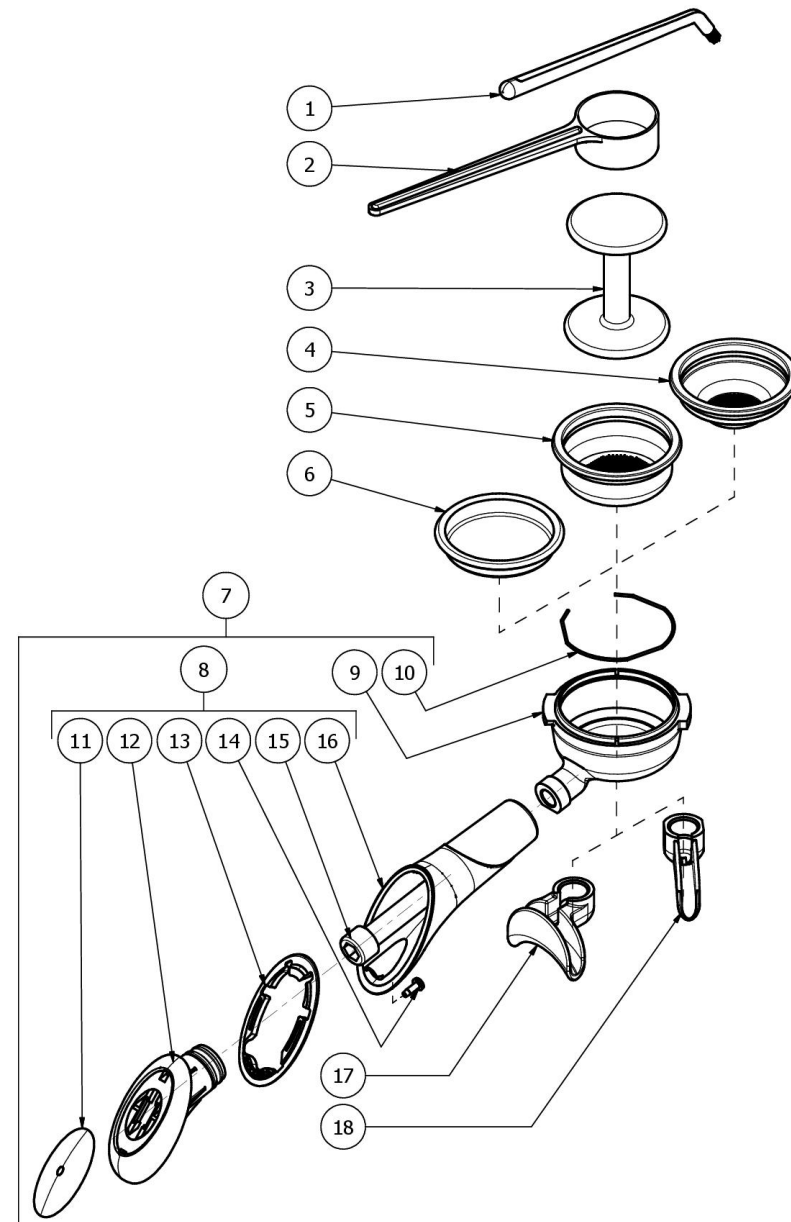

BEZZERA

ARCADIA Brewing profile

TABLE 9

ARCADIA Brewing profile

POS	CODE	DESCRIPTION
1	7990603	CLEANING BRUSH FOR COFFEE MACHINE
2	5372101	BLACK MEASURE
3	5373001	COFFEE-PRESS ABS
4	5471031.01	FILTER 1 CUP 8 GRAMS
5	5471035	FILTER 2 CUPS 16 GR RIBBED
6	5471003	BLIND FILTER AISI 304
7	5965587.02	ASSY FILTER-HOLDER 2CUPS BZ W/LOGO
7	5965586.02	ASSY FILTER-HOLDER 1CUP BZ BEC.50°
8	5978508.02	ASSY HANDLE WITH LOGO
9	5286016TW	FILTERHOLDER TILTED HANDLE BZ GROUP
10	5471527	FILTER-HOLDER SPRING D1.2 AISI 302
11	5371205	PLATE WITH LOGO
12	5371204.01	CHROMED PLUG
13	7493021	GASKET FOR LOGO HANDLE
14	7809810	SCREW PLAS FIX 45 TC POZI D.3,5X10
15	7816026	SCREW TCEI M12X60
16	5371203	HANDLE
17	7305007TW	SPOUT 2 WAYS WITHOUT PB+PWP
18	7305006TW	SPOUT 1 WAY S/PB+PWP

BEZZERA

ARCADIA Brewing profile

TABLE 9

ARCADIA Brewing profile