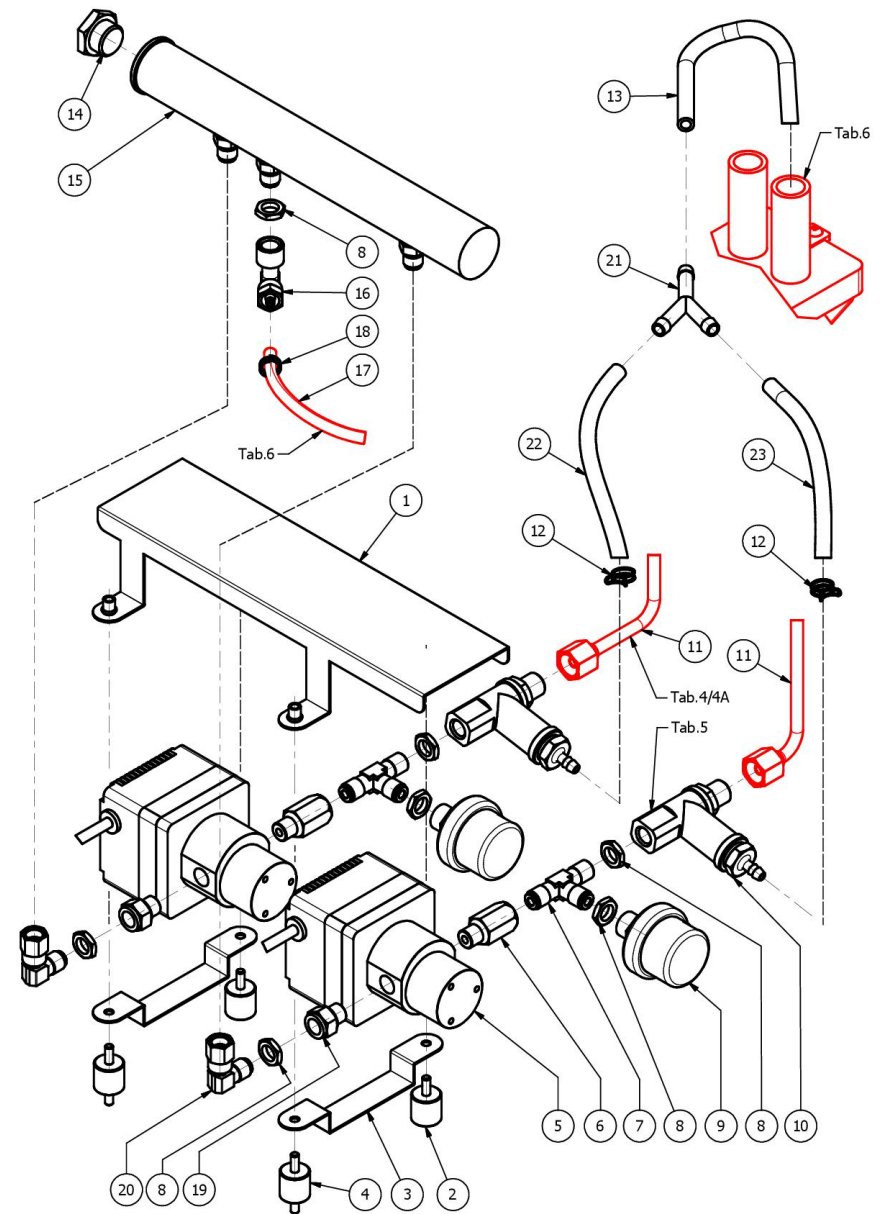

BEZZERA

ARCADIA Brewing profile

TABLE 5A
ARCADIA Brewing profile 2GR

POS	CODE	DESCRIPTION
1	5058467LL	PUMP SUPERIOR SUPPORT 2GR.W/COMPASS
2	7474219	FEET
3	5058468LW	PUMP LOWER SUPPORT
4	7470604	VIBRATION-DAMPING
5	7730513.01	GEAR PUMP FG304X NEW MAGN
6	5302085	FITTING 1/8"GFX1/8"GC
7	7304514TR	CONNECTOR TEE BRASS LEAD FREE
8	5221844	NUT 1/8
9	7666005	PRESSURE SENSOR ETX165
10	5965212.01AL	ASSY OPV ADJUST. 9/12 BAR
11	5162440LL	EXCHANGER TUBE 1°-2°-3° 3GR
12	7611516	CLAMP 10086
13	5194533	D8 X 1.5 SILICONE HOSE
14	5226403AL	PLUG 3/8
15	5329025.01BL	SILENCER 2/3GR ARCADIA DISPLAY
16	7303010	UNION ELBOW 1/8
17	5194638	TUBE PTFE 6X75
18	5471545	SPRING COVER TUBE PTFE
19	7304517	FITTING SERTO 1/8
20	5973053	ASSEMBLY BANJO UNION
21	7303039	FITTING
22	5194554	SURPRESSION VALVE DRAIN HOSE
23	5194611	SILICON TUBE 8X5X140

BEZZERA

ARCADIA Brewing profile

TABLE 5A
ARCADIA Brewing profile 2GR